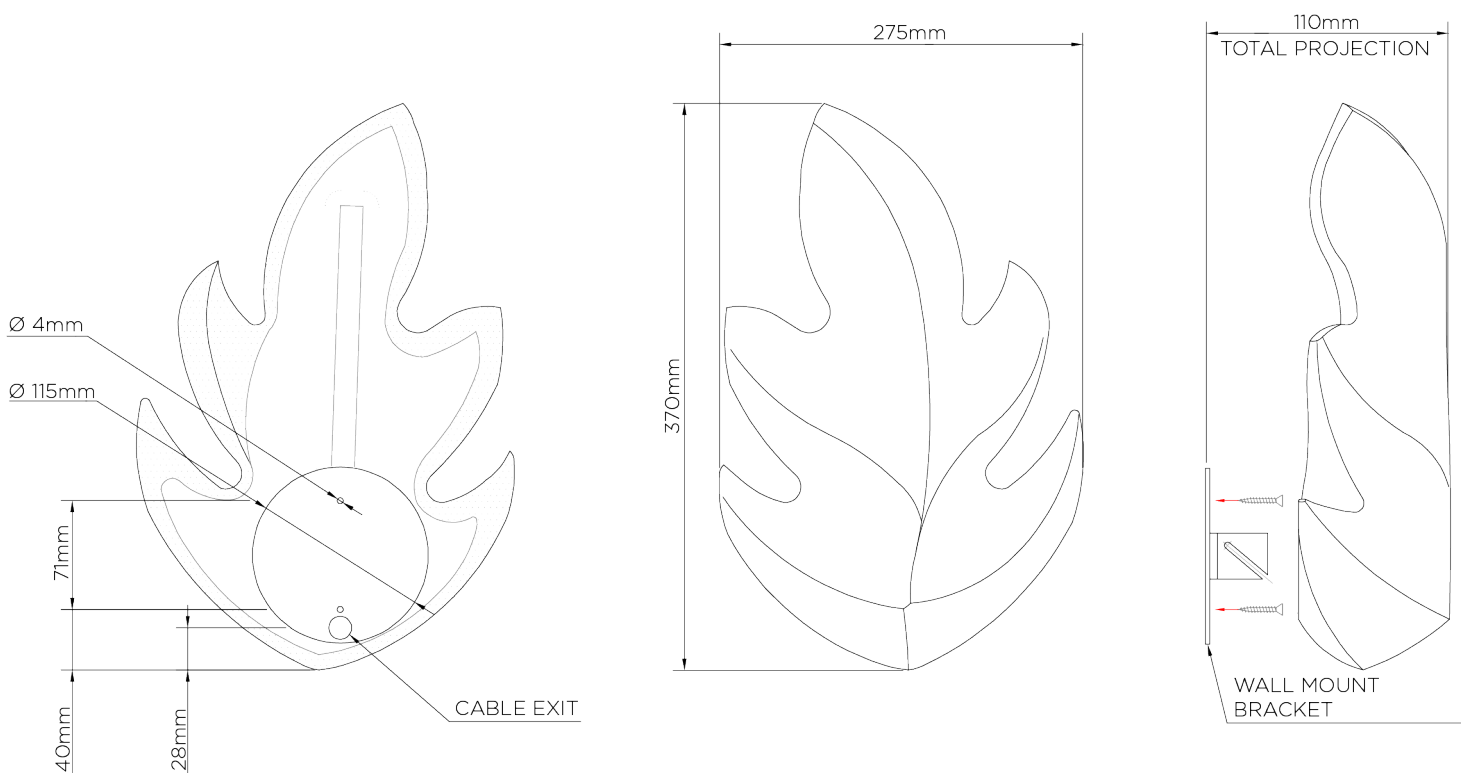

PORTA ROMANA

Medici Piccolo Wall Light

TWL77S | Fresco

Shown in Fresco

HEIGHT
370mm | 14 3/4"

WIDTH
275mm | 11"

CONSTRUCTED FROM
Cast composite with decorative finish and steel

WEIGHT
2.3 kg | 5.06 lbs

PROJECTION
110mm | 4 1/2"

MAX WATTAGE
6W (Eqv 20-25W output)

LAMP
LED Supplied Fitted

VOLTAGE
220-240V

FINISHES
1 Fresco

© Porta Romana 2022

Medici Piccolo Wall Light

TWL77S

HEIGHT
370mm | 14 3/4"

WIDTH
275mm | 11"

© Porta Romana 2022

Dimensions and weights are provided as a guide. All Porta Romana Products are made by hand and variations can occur in some products. The products you are buying or marketing are exclusive designs belonging to Porta Romana. Please do not submit design sheets featuring our products to other manufacturing companies nor to other parties who might. Any manufacturer found to be reproducing Porta Romana products will be breaching copyright law and will be actively pursued