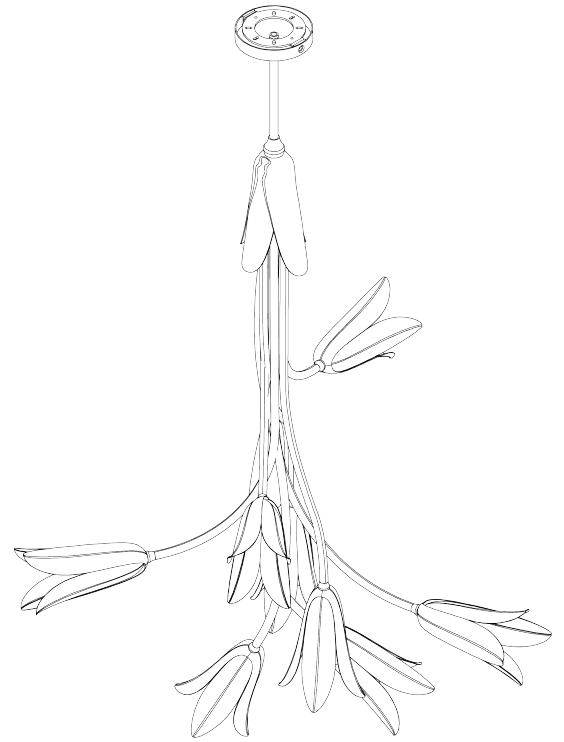

PORTA ROMANA

Morales Chandelier

MCL98 | Patinated Brass

Patinated Brass

HEIGHT
1140mm | 45"

CONSTRUCTED FROM
Patinated Brass

WATTAGE
25W

WIDTH
890mm | 35 1/4"

WEIGHT
6.5kg | 14.5lbs

LAMPING
400lm (4w) LED E12 Gold Cap

MINIMUM DROP
1200mm | 47 1/4"

MATERIAL
Metal

VOLTAGE
120 V

TOTAL DROP
1470mm | 58"

FINISHES

Polished Brass
Patinated Brass

THIS PIECE REQUIRES A DEDICATED CARRIER AND
CHARGEABLE CRATE

Morales Chandelier MCL98

HEIGHT
1140mm | 45"

WIDTH
890mm | 35 1/4"

MINIMUM DROP
1200mm | 47 1/4"

TOTAL DROP
1470mm | 58"

CEILING ROSE DETAIL

© Porta Romana 2024