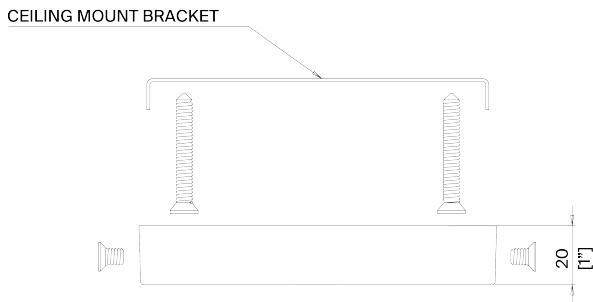

PORTA ROMANA

Morales Chandelier

MCL98 | Patinated Brass

Patinated Brass

HEIGHT
1140mm | 45"

CONSTRUCTED FROM
Patinated Brass

WATTAGE
25W

WIDTH
890mm | 35 1/4"

WEIGHT
6.5kg | 14.5lbs

LAMPING
400lm (4w) LED E12 Gold Cap

MINIMUM DROP
1200mm | 47 1/4"

MATERIAL
Metal

VOLTAGE
120 V

TOTAL DROP
1470mm | 58"

FINISHES

Polished Brass
Patinated Brass

THIS PIECE REQUIRES A DEDICATED CARRIER AND
CHARGEABLE CRATE

Morales Chandelier MCL98

HEIGHT
1140mm | 45"

WIDTH
890mm | 35 1/4"

MINIMUM DROP
1200mm | 47 1/4"

TOTAL DROP
1470mm | 58"

CEILING ROSE DETAIL

© Porta Romana 2024