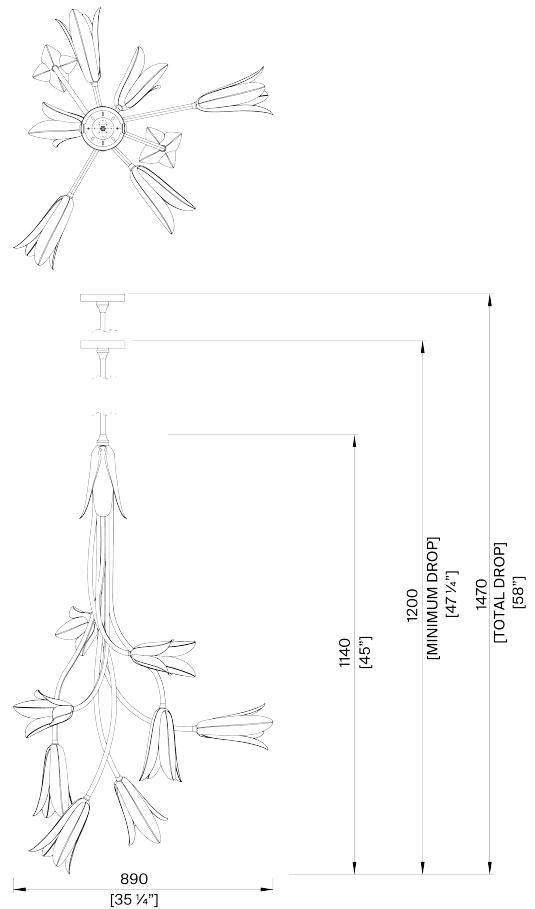

PORTA ROMANA

Morales Chandelier

MCL98 | Patinated Brass

Patinated Brass

HEIGHT
1140mm | 45"

CONSTRUCTED FROM
Patinated Brass

WATTAGE
25W

WIDTH
890mm | 35 1/4"

WEIGHT
6.5kg | 14.5lbs

LAMPING
400lm (4w) LED E12 Gold Cap

MINIMUM DROP
1200mm | 47 1/4"

MATERIAL
Metal

VOLTAGE
120 V

TOTAL DROP
1470mm | 58"

FINISHES

Polished Brass
Patinated Brass

THIS PIECE REQUIRES A DEDICATED CARRIER AND
CHARGEABLE CRATE

Morales Chandelier MCL98

HEIGHT
1140mm | 45"

WIDTH
890mm | 35 1/4"

MINIMUM DROP
1200mm | 47 1/4"

TOTAL DROP
1470mm | 58"

CEILING ROSE DETAIL

© Porta Romana 2024