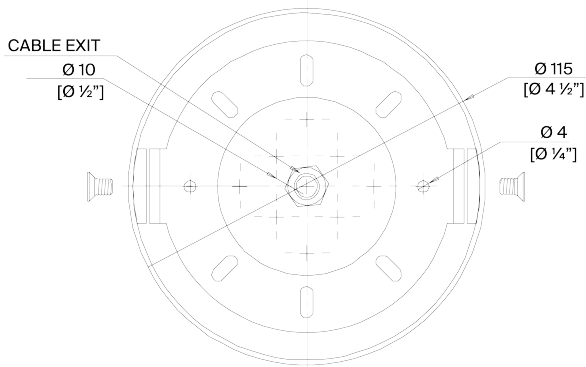

PORTA ROMANA

Morales Chandelier

MCL98 | Patinated Brass

Patinated Brass

HEIGHT
1140mm | 45"

CONSTRUCTED FROM
Patinated Brass

WATTAGE
25W

WIDTH
890mm | 35 1/4"

WEIGHT
6.5kg | 14.5lbs

LAMPING
400lm (4w) LED E12 Gold Cap

MINIMUM DROP
1200mm | 47 1/4"

MATERIAL
Metal

VOLTAGE
120 V

TOTAL DROP
1470mm | 58"

FINISHES

Polished Brass
Patinated Brass

THIS PIECE REQUIRES A DEDICATED CARRIER AND
CHARGEABLE CRATE

Morales Chandelier MCL98

HEIGHT
1140mm | 45"

WIDTH
890mm | 35 1/4"

MINIMUM DROP
1200mm | 47 1/4"

TOTAL DROP
1470mm | 58"

CEILING ROSE DETAIL

© Porta Romana 2024