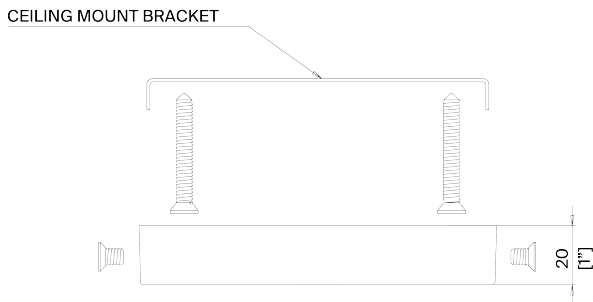

PORTA ROMANA

Morales Chandelier

MCL98 | Patinated Brass

Patinated Brass

HEIGHT
1140mm | 45"

CONSTRUCTED FROM
Patinated Brass

WATTAGE
25W

WIDTH
890mm | 35 1/4"

WEIGHT
6.5kg | 14.5lbs

LAMP
200lm (3w) LED E14 Gold Cap

MINIMUM DROP
1200mm | 47 1/4"

MATERIAL
Metal

VOLTAGE
220-240 V

TOTAL DROP
1470mm | 58"

FINISHES
Patinated Brass
polished Brass

THIS PIECE REQUIRES A DEDICATED CARRIER
AND CHARGEABLE CRATE

Morales Chandelier MCL98

HEIGHT
1140mm | 45"

WIDTH
890mm | 35 1/4"

MINIMUM DROP
1200mm | 47 1/4"

TOTAL DROP
1470mm | 58"

CEILING ROSE DETAIL

© Porta Romana 2023

Dimensions and weights are provided as a guide. All Porta Romana Products are made by hand and variations can occur in some products. The products you are buying or marketing are exclusive designs belonging to Porta Romana. Please do not submit design sheets featuring our products to other manufacturing companies nor to other parties who might. Any manufacturer found to be reproducing Porta Romana products will be breaching copyright law and will be actively pursued