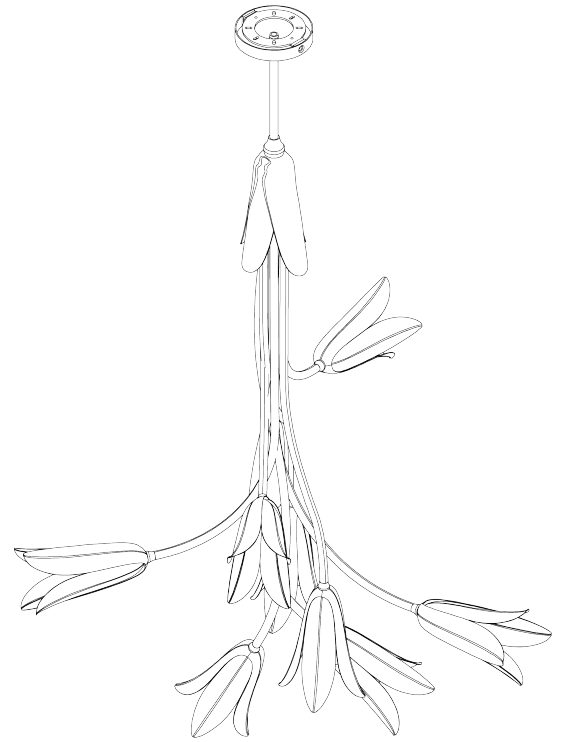

PORTA ROMANA

Morales Chandelier

MCL98 | Patinated Brass

Patinated Brass

HEIGHT
1140mm | 45"

CONSTRUCTED FROM
Patinated Brass

WATTAGE
25W

WIDTH
890mm | 35 1/4"

WEIGHT
6.5kg | 14.5lbs

LAMP
200lm (3w) LED E14 Gold Cap

MINIMUM DROP
1200mm | 47 1/4"

MATERIAL
Metal

VOLTAGE
220-240 V

TOTAL DROP
1470mm | 58"

FINISHES
Patinated Brass
polished Brass

THIS PIECE REQUIRES A DEDICATED CARRIER
AND CHARGEABLE CRATE

Morales Chandelier MCL98

HEIGHT
1140mm | 45"

WIDTH
890mm | 35 1/4"

MINIMUM DROP
1200mm | 47 1/4"

TOTAL DROP
1470mm | 58"

CEILING ROSE DETAIL

© Porta Romana 2023

Dimensions and weights are provided as a guide. All Porta Romana Products are made by hand and variations can occur in some products. The products you are buying or marketing are exclusive designs belonging to Porta Romana. Please do not submit design sheets featuring our products to other manufacturing companies nor to other parties who might. Any manufacturer found to be reproducing Porta Romana products will be breaching copyright law and will be actively pursued