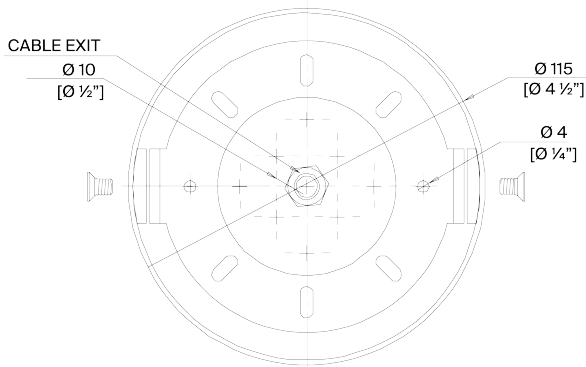

PORTA ROMANA

Morales Chandelier

MCL98 | Patinated Brass

Patinated Brass

HEIGHT
1140mm | 45"

CONSTRUCTED FROM
Patinated Brass

WATTAGE
25W

WIDTH
890mm | 35 1/4"

WEIGHT
6.5kg | 14.5lbs

LAMP
200lm (3w) LED E14 Gold Cap

MINIMUM DROP
1200mm | 47 1/4"

MATERIAL
Metal

VOLTAGE
220-240 V

TOTAL DROP
1470mm | 58"

FINISHES
Patinated Brass
polished Brass

THIS PIECE REQUIRES A DEDICATED CARRIER
AND CHARGEABLE CRATE

Morales Chandelier MCL98

HEIGHT
1140mm | 45"

WIDTH
890mm | 35 1/4"

MINIMUM DROP
1200mm | 47 1/4"

TOTAL DROP
1470mm | 58"

CEILING ROSE DETAIL

© Porta Romana 2023

Dimensions and weights are provided as a guide. All Porta Romana Products are made by hand and variations can occur in some products. The products you are buying or marketing are exclusive designs belonging to Porta Romana. Please do not submit design sheets featuring our products to other manufacturing companies nor to other parties who might. Any manufacturer found to be reproducing Porta Romana products will be breaching copyright law and will be actively pursued