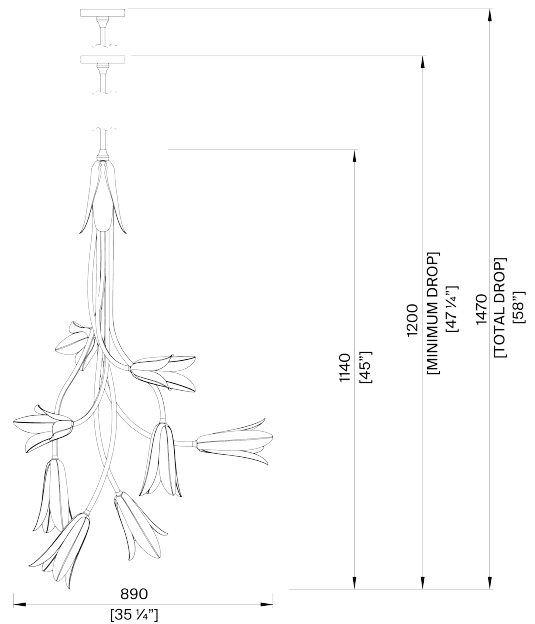

PORTA ROMANA

Morales Chandelier

MCL98 | Patinated Brass

Patinated Brass

HEIGHT
1140mm | 45"

CONSTRUCTED FROM
Patinated Brass

WATTAGE
25W

WIDTH
890mm | 35 1/4"

WEIGHT
6.5kg | 14.5lbs

LAMP
200lm (3w) LED E14 Gold Cap

MINIMUM DROP
1200mm | 47 1/4"

MATERIAL
Metal

VOLTAGE
220-240 V

TOTAL DROP
1470mm | 58"

FINISHES
Patinated Brass
polished Brass

THIS PIECE REQUIRES A DEDICATED CARRIER
AND CHARGEABLE CRATE

Morales Chandelier MCL98

HEIGHT
1140mm | 45"

WIDTH
890mm | 35 1/4"

MINIMUM DROP
1200mm | 47 1/4"

TOTAL DROP
1470mm | 58"

CEILING ROSE DETAIL

© Porta Romana 2023

Dimensions and weights are provided as a guide. All Porta Romana Products are made by hand and variations can occur in some products. The products you are buying or marketing are exclusive designs belonging to Porta Romana. Please do not submit design sheets featuring our products to other manufacturing companies nor to other parties who might. Any manufacturer found to be reproducing Porta Romana products will be breaching copyright law and will be actively pursued