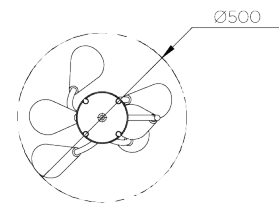

## Ophelia Stairwell Ceiling Light Large

MCL94L | Plaster White

Plaster White

HEIGHT  
1610mm | 63"

CONSTRUCTED FROM  
Forged steel with decorative finish

MAX WATTAGE  
25W

WIDTH  
500mm | 19 1/2"

WEIGHT  
5.6 kg | 11 lbs

# Ophelia Stairwell Ceiling Light Large

MCL94L | Plaster White

HEIGHT  
1610mm | 63"

WIDTH  
500mm | 19 1/2"

TOTAL DROP  
1610MM | 63"

CEILING ROSE DETAIL

© Porta Romana 2023

Dimensions and weights are provided as a guide. All Porta Romana Products are made by hand and variations can occur in some products. The products you are buying or marketing are exclusive designs belonging to Porta Romana. Please do not submit design sheets featuring our products to other manufacturing companies nor to other parties who might. Any manufacturer found to be reproducing Porta Romana products will be breaching copyright law and will be actively pursued