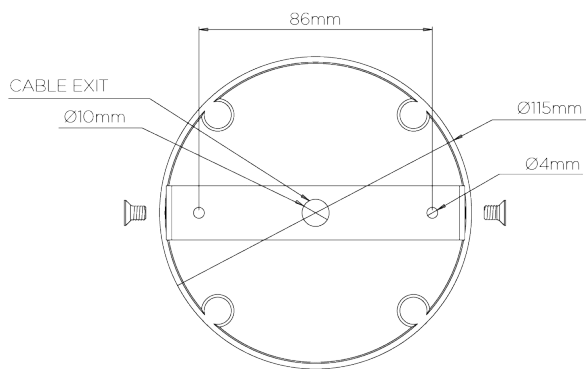

## Ophelia Stairwell Ceiling Light Large

MCL94L | Plaster White

Plaster White

HEIGHT  
1610mm | 63"

CONSTRUCTED FROM  
Forged steel with decorative finish

MAX WATTAGE  
25W

WIDTH  
500mm | 19 1/2"

WEIGHT  
5.6 kg | 11 lbs

# Ophelia Stairwell Ceiling Light Large

MCL94L | Plaster White

HEIGHT  
1610mm | 63"

WIDTH  
500mm | 19 1/2"

TOTAL DROP  
1610MM | 63"

CEILING ROSE DETAIL

© Porta Romana 2023

Dimensions and weights are provided as a guide. All Porta Romana Products are made by hand and variations can occur in some products. The products you are buying or marketing are exclusive designs belonging to Porta Romana. Please do not submit design sheets featuring our products to other manufacturing companies nor to other parties who might. Any manufacturer found to be reproducing Porta Romana products will be breaching copyright law and will be actively pursued