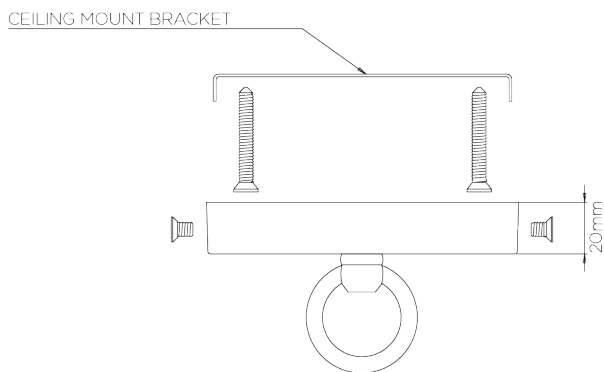

## Ophelia Stairwell Ceiling Light Large

MCL94L | Plaster White

Plaster White

HEIGHT  
1610mm | 63"

CONSTRUCTED FROM  
Forged steel with decorative finish

MAX WATTAGE  
25W

WIDTH  
500mm | 19 1/2"

WEIGHT  
5.6 kg | 11 lbs

# Ophelia Stairwell Ceiling Light Large

MCL94L | Plaster White

HEIGHT  
1610mm | 63"

WIDTH  
500mm | 19 1/2"

TOTAL DROP  
1610MM | 63"

CEILING ROSE DETAIL

© Porta Romana 2023

Dimensions and weights are provided as a guide. All Porta Romana Products are made by hand and variations can occur in some products. The products you are buying or marketing are exclusive designs belonging to Porta Romana. Please do not submit design sheets featuring our products to other manufacturing companies nor to other parties who might. Any manufacturer found to be reproducing Porta Romana products will be breaching copyright law and will be actively pursued