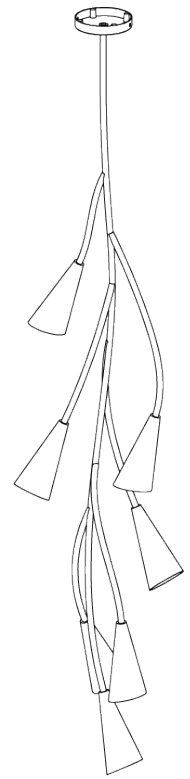

# PORTA ROMANA

## Ophelia Stairwell Ceiling Light Large

MCL94L | Plaster White

Plaster White

HEIGHT  
1610mm | 63"

CONSTRUCTED FROM  
Forged steel with decorative finish

MAX WATTAGE  
25W

WIDTH  
500mm | 19 1/2"

WEIGHT  
5.6 kg | 11 lbs

### FINISHES

Black  
Black with Etched Gold  
Plaster White

THIS PIECE REQUIRES A DEDICATED CARRIER AND  
CHARGABLE CRATE

# Ophelia Stairwell Ceiling Light Large

MCL94L | Plaster White

HEIGHT  
1610mm | 63"

WIDTH  
500mm | 19 1/2"

TOTAL DROP  
1610MM | 63"

CEILING ROSE DETAIL

© Porta Romana 2023

Dimensions and weights are provided as a guide. All Porta Romana Products are made by hand and variations can occur in some products. The products you are buying or marketing are exclusive designs belonging to Porta Romana. Please do not submit design sheets featuring our products to other manufacturing companies nor to other parties who might. Any manufacturer found to be reproducing Porta Romana products will be breaching copyright law and will be actively pursued