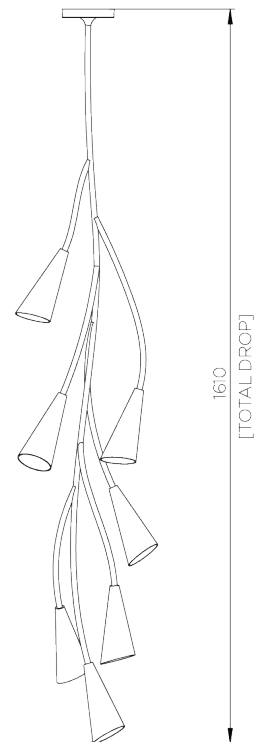

## Ophelia Stairwell Ceiling Light Large

MCL94L | Plaster White

Plaster White

HEIGHT  
1610mm | 63"

CONSTRUCTED FROM  
Forged steel with decorative finish

MAX WATTAGE  
25W

WIDTH  
500mm | 19 1/2"

WEIGHT  
5.6 kg | 11 lbs

### FINISHES

Black  
Black with Etched Gold  
Plaster White

THIS PIECE REQUIRES A DEDICATED CARRIER AND  
CHARGABLE CRATE

# Ophelia Stairwell Ceiling Light Large

MCL94L | Plaster White

HEIGHT  
1610mm | 63"

WIDTH  
500mm | 19 1/2"

TOTAL DROP  
1610MM | 63"

CEILING ROSE DETAIL

© Porta Romana 2023

Dimensions and weights are provided as a guide. All Porta Romana Products are made by hand and variations can occur in some products. The products you are buying or marketing are exclusive designs belonging to Porta Romana. Please do not submit design sheets featuring our products to other manufacturing companies nor to other parties who might. Any manufacturer found to be reproducing Porta Romana products will be breaching copyright law and will be actively pursued