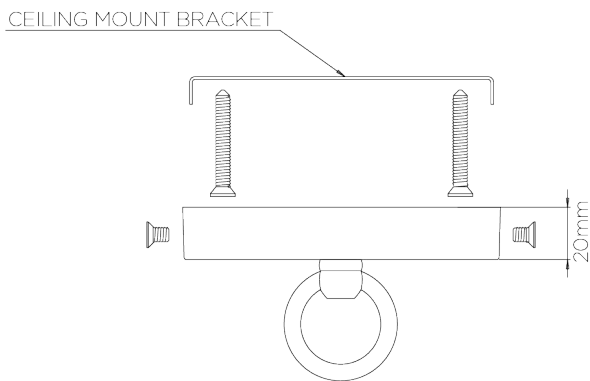

MINIMUM DROP

450MM | 17 3/4"

MAXIMUM DROP

1410MM | 55 1/2"

CONSTRUCTED FROM

Steel and Brass with decorative Finish

WEIGHT

15KG | 33 LBS

Light grey braided fabric flex

FINISHES

Plaster White with Gold

Celestial with Gold

THIS PIECE REQUIRES A DEDICATED CARRIER
AND CHARGEABLE CRATE

Thera Chandelier

MCL91

Height
380mm | 15"

Diameter
1100mm | 43 1/4"

Minimum Drop
450mm | 17 3/4"

Maximum Drop
1410mm | 55 1/2"

CEILING ROSE DETAIL

© Porta Romana 2022

Dimensions and weights are provided as a guide. All Porta Romana Products are made by hand and variations can occur in some products. The products you are buying or marketing are exclusive designs belonging to Porta Romana. Please do not submit design sheets featuring our products to other manufacturing companies nor to other parties who might. Any manufacturer found to be reproducing Porta Romana products will be breaching copyright law and will be actively pursued