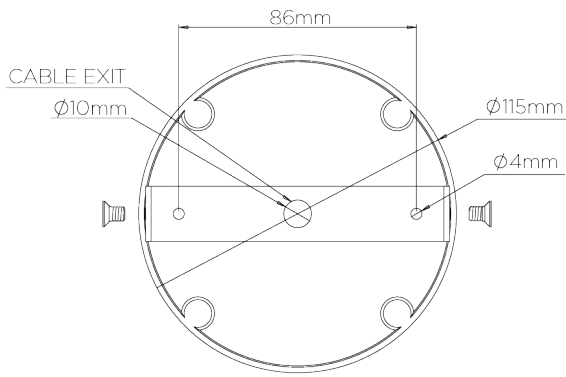

MINIMUM DROP

450MM | 17 3/4"

MAXIMUM DROP

1410MM | 55 1/2"

CONSTRUCTED FROM

Steel and Brass with decorative Finish

WEIGHT

15KG | 33 LBS

Light grey braided fabric flex

FINISHES

Plaster White with Gold

Celestial with Gold

THIS PIECE REQUIRES A DEDICATED CARRIER
AND CHARGEABLE CRATE

Thera Chandelier

MCL91

Height
380mm | 15"

Diameter
1100mm | 43 1/4"

Minimum Drop
450mm | 17 3/4"

Maximum Drop
1410mm | 55 1/2"

CEILING ROSE DETAIL

© Porta Romana 2022

Dimensions and weights are provided as a guide. All Porta Romana Products are made by hand and variations can occur in some products. The products you are buying or marketing are exclusive designs belonging to Porta Romana. Please do not submit design sheets featuring our products to other manufacturing companies nor to other parties who might. Any manufacturer found to be reproducing Porta Romana products will be breaching copyright law and will be actively pursued