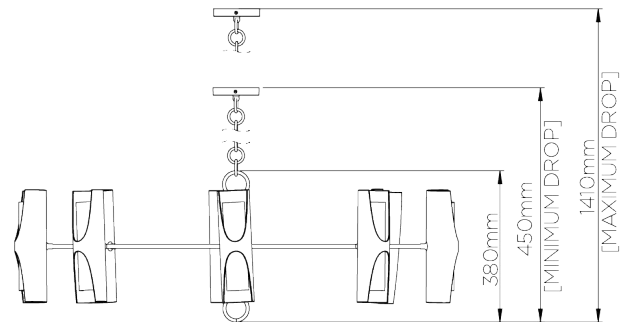

PORTA ROMANA

Thera Chandelier

MCL91 | Plaster White with Gold

Plaster White with Gold

HEIGHT

380MM | 15"

DIAMETER

1100MM | 43 1/4"

MINIMUM DROP

450MM | 17 3/4"

MAXIMUM DROP

1410MM | 55 1/2"

CONSTRUCTED FROM

Steel and Brass with decorative Finish

WEIGHT

15KG | 33 LBS

Light grey braided fabric flex

FINISHES

Plaster White with Gold

Celestial with Gold

THIS PIECE REQUIRES A DEDICATED CARRIER
AND CHARGEABLE CRATE

Thera Chandelier

MCL91

Height
380mm | 15"

Diameter
1100mm | 43 1/4"

Minimum Drop
450mm | 17 3/4"

Maximum Drop
1410mm | 55 1/2"

CEILING ROSE DETAIL

© Porta Romana 2022

Dimensions and weights are provided as a guide. All Porta Romana Products are made by hand and variations can occur in some products. The products you are buying or marketing are exclusive designs belonging to Porta Romana. Please do not submit design sheets featuring our products to other manufacturing companies nor to other parties who might. Any manufacturer found to be reproducing Porta Romana products will be breaching copyright law and will be actively pursued