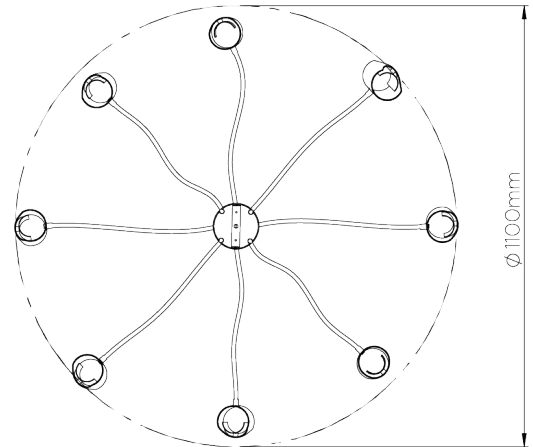

MINIMUM DROP

450MM | 17 3/4"

MAXIMUM DROP

1410MM | 55 1/2"

CONSTRUCTED FROM

Steel and Brass with decorative Finish

WEIGHT

15KG | 33 LBS

Diameter
1100mm | 43 1/4"

Minimum Drop
450mm | 17 3/4"

Maximum Drop
1410mm | 55 1/2"

CEILING ROSE DETAIL

© Porta Romana 2022

Dimensions and weights are provided as a guide. All Porta Romana Products are made by hand and variations can occur in some products. The products you are buying or marketing are exclusive designs belonging to Porta Romana. Please do not submit design sheets featuring our products to other manufacturing companies nor to other parties who might. Any manufacturer found to be reproducing Porta Romana products will be breaching copyright law and will be actively pursued