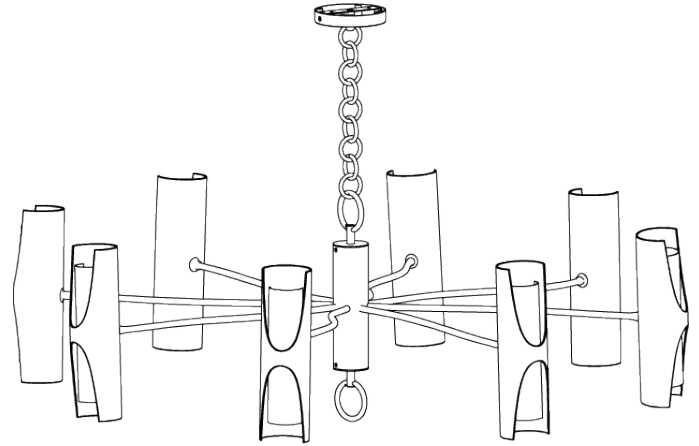

MINIMUM DROP

450MM | 17 3/4"

MAXIMUM DROP

1410MM | 55 1/2"

CONSTRUCTED FROM

Steel and Brass with decorative Finish

WEIGHT

15KG | 33 LBS

Light grey braided fabric flex

FINISHES

Plaster White with Gold

Celestial with Gold

THIS PIECE REQUIRES A DEDICATED CARRIER
AND CHARGEABLE CRATE

Thera Chandelier

MCL91

Height
380mm | 15"

Diameter
1100mm | 43 1/4"

Minimum Drop
450mm | 17 3/4"

Maximum Drop
1410mm | 55 1/2"

CEILING ROSE DETAIL

© Porta Romana 2022

Dimensions and weights are provided as a guide. All Porta Romana Products are made by hand and variations can occur in some products. The products you are buying or marketing are exclusive designs belonging to Porta Romana. Please do not submit design sheets featuring our products to other manufacturing companies nor to other parties who might. Any manufacturer found to be reproducing Porta Romana products will be breaching copyright law and will be actively pursued