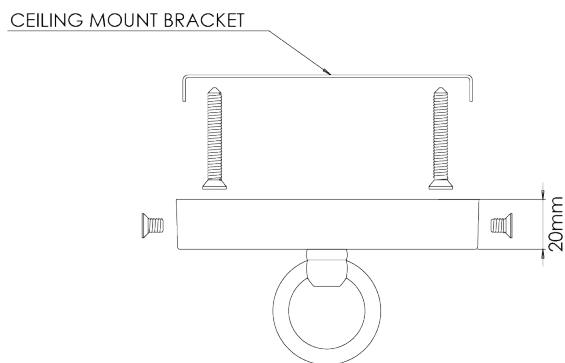

CONSTRUCTED FROM
Steel and Brass with decorative Finish

WEIGHT
15KG | 33 LBS

MAX WATTAGE
25W

LAMPING
16 X 320lm (3.2w) LED G9 Capsule

VOLTAGE
120 V

UL/Cul Listed

FINISHES
Celestial with Gold

THIS PIECE REQUIRES A DEDICATED CARRIER
AND CHARGEABLE CRATE

Thera Chandelier

MCL91

Height
380mm | 15"

Diameter
1100mm | 43 1/4"

Minimum Drop
450mm | 17 3/4"

Maximum Drop
1410mm | 55 1/2"

CEILING ROSE DETAIL

© Porta Romana 2022