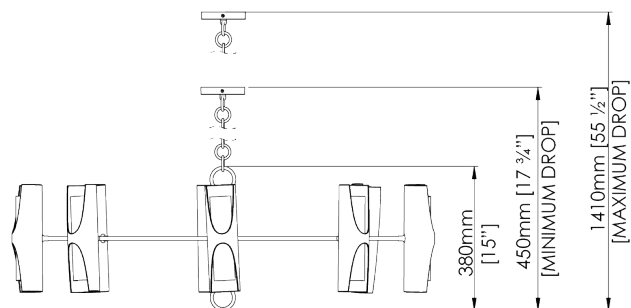

PORTA ROMANA

Thera Chandelier

MCL91 | Plaster White with Gold

Plaster White with Gold

HEIGHT
380MM | 15"

DIAMETER
1100MM | 43 1/4"

MINIMUM DROP
450MM | 17 3/4"

MAXIMUM DROP
1410MM | 55 1/2"

CONSTRUCTED FROM
Steel and Brass with decorative Finish

WEIGHT
15KG | 33 LBS

MAX WATTAGE
25W

LAMPING
16 X 320lm (3.2w) LED G9 Capsule

VOLTAGE
120 V

UL/Cul Listed

FINISHES
Celestial with Gold

THIS PIECE REQUIRES A DEDICATED CARRIER
AND CHARGEABLE CRATE

Thera Chandelier

MCL91

Height
380mm | 15"

Diameter
1100mm | 43 1/4"

Minimum Drop
450mm | 17 3/4"

Maximum Drop
1410mm | 55 1/2"

CEILING ROSE DETAIL

© Porta Romana 2022