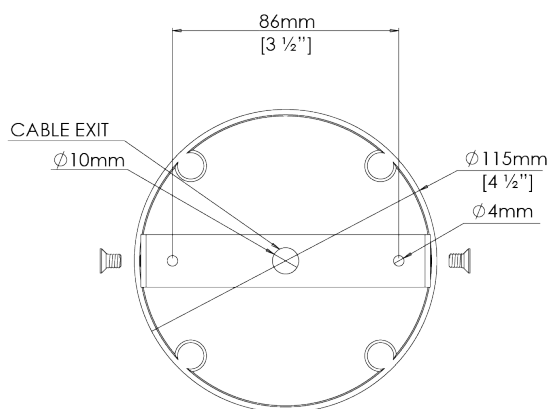

PORTA ROMANA

Thera Chandelier

MCL91 | Plaster White with Gold

Plaster White with Gold

HEIGHT
380MM | 15"

DIAMETER
1100MM | 43 1/4"

MINIMUM DROP
450MM | 17 3/4"

MAXIMUM DROP
1410MM | 55 1/2"

CONSTRUCTED FROM
Steel and Brass with decorative Finish

WEIGHT
15KG | 33 LBS

MAX WATTAGE
25W

LAMPING
16 X 320lm (3.2w) LED G9 Capsule

VOLTAGE
120 V

UL/Cul Listed

FINISHES
Celestial with Gold

THIS PIECE REQUIRES A DEDICATED CARRIER
AND CHARGEABLE CRATE

Thera Chandelier

MCL91

Height
380mm | 15"

Diameter
1100mm | 43 1/4"

Minimum Drop
450mm | 17 3/4"

Maximum Drop
1410mm | 55 1/2"

CEILING ROSE DETAIL

© Porta Romana 2022