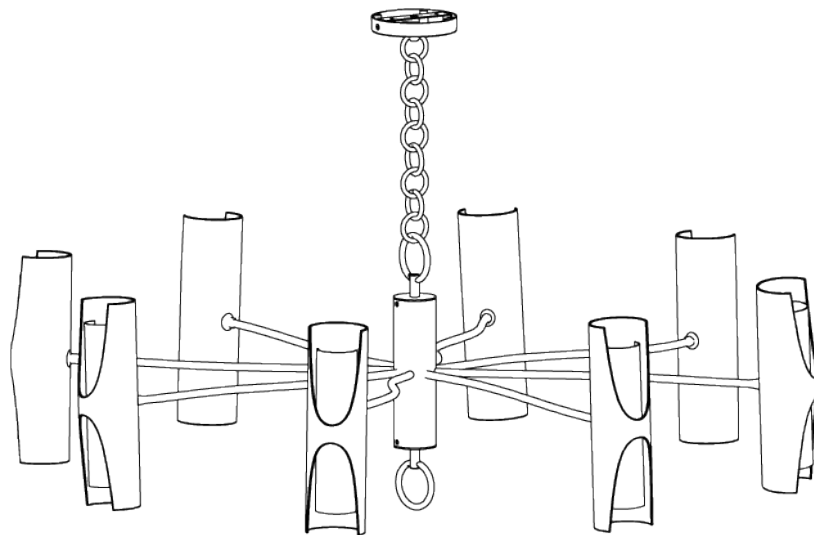

PORTA ROMANA

Thera Chandelier

MCL91 | Plaster White with Gold

Plaster White with Gold

HEIGHT
380MM | 15"

DIAMETER
1100MM | 43 1/4"

MINIMUM DROP
450MM | 17 3/4"

MAXIMUM DROP
1410MM | 55 1/2"

CONSTRUCTED FROM
Steel and Brass with decorative Finish

WEIGHT
15KG | 33 LBS

MAX WATTAGE
25W

LAMPING
16 X 320lm (3.2w) LED G9 Capsule

VOLTAGE
120 V

UL/Cul Listed

FINISHES
Celestial with Gold

THIS PIECE REQUIRES A DEDICATED CARRIER
AND CHARGEABLE CRATE

Thera Chandelier

MCL91

Height
380mm | 15"

Diameter
1100mm | 43 1/4"

Minimum Drop
450mm | 17 3/4"

Maximum Drop
1410mm | 55 1/2"

CEILING ROSE DETAIL

© Porta Romana 2022