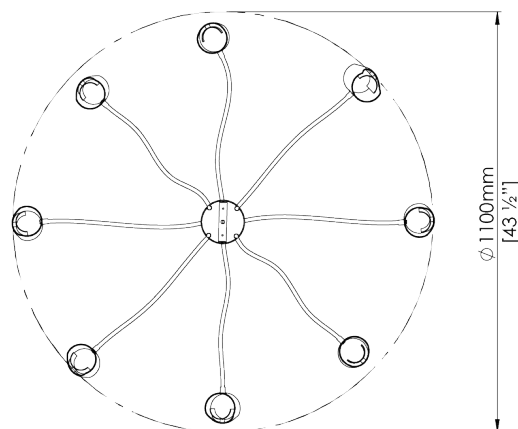

PORTA ROMANA

Thera Chandelier

MCL91 | Plaster White with Gold

Plaster White with Gold

HEIGHT
380MM | 15"

DIAMETER
1100MM | 43 1/4"

MINIMUM DROP
450MM | 17 3/4"

MAXIMUM DROP
1410MM | 55 1/2"

CONSTRUCTED FROM
Steel and Brass with decorative Finish

WEIGHT
15KG | 33 LBS

MAX WATTAGE
25W

LAMPING
16 X 320lm (3.2w) LED G9 Capsule

VOLTAGE
120 V

UL/Cul Listed

FINISHES
Celestial with Gold

THIS PIECE REQUIRES A DEDICATED CARRIER
AND CHARGEABLE CRATE

Thera Chandelier

MCL91

Height
380mm | 15"

Diameter
1100mm | 43 1/4"

Minimum Drop
450mm | 17 3/4"

Maximum Drop
1410mm | 55 1/2"

CEILING ROSE DETAIL

© Porta Romana 2022