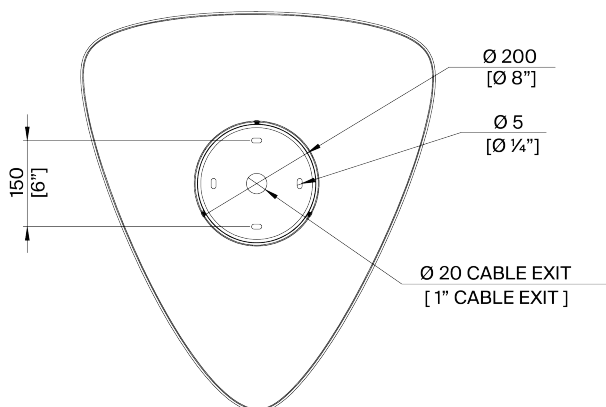

## Allegra Bulkhead Large

MCL81L | Aged Bronze

Aged Bronze

HEIGHT  
125mm | 5"

CONSTRUCTED FROM  
Patinated brass with  
perspex

LAMP  
LED Supplied Fitted

WIDTH  
555mm | 22"

WEIGHT  
6kg | 13 ¼ lbs

WATTAGE  
6W

DEPTH  
510mm | 20 1/4"

VOLTAGE  
220-240 V

FINISHES  
Aged Bronze  
Aged Brass

# Allegra Bulkhead Large MCL81L

HEIGHT  
125mm | 5"

WIDTH  
555mm | 22"

DEPTH  
510mm | 20 1/4"

© Porta Romana 2023

Dimensions and weights are provided as a guide. All Porta Romana Products are made by hand and variations can occur in some products. The products you are buying or marketing are exclusive designs belonging to Porta Romana. Please do not submit design sheets featuring our products to other manufacturing companies nor to other parties who might. Any manufacturer found to be reproducing Porta Romana products will be breaching copyright law and will be actively pursued