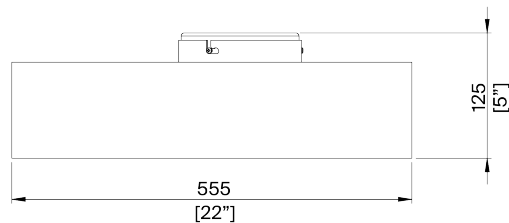

## Allegra Bulkhead Large

MCL81L | Aged Bronze

Aged Bronze

HEIGHT  
125mm | 5"

CONSTRUCTED FROM  
Patinated brass with  
perspex

LAMP  
LED Supplied Fitted

WIDTH  
555mm | 22"

WEIGHT  
6kg | 13 ¼ lbs

WATTAGE  
6W

DEPTH  
510mm | 20 1/4"

VOLTAGE  
220-240 V

FINISHES  
Aged Bronze  
Aged Brass

# Allegra Bulkhead Large MCL81L

HEIGHT  
125mm | 5"

WIDTH  
555mm | 22"

DEPTH  
510mm | 20 1/4"

© Porta Romana 2023

Dimensions and weights are provided as a guide. All Porta Romana Products are made by hand and variations can occur in some products. The products you are buying or marketing are exclusive designs belonging to Porta Romana. Please do not submit design sheets featuring our products to other manufacturing companies nor to other parties who might. Any manufacturer found to be reproducing Porta Romana products will be breaching copyright law and will be actively pursued