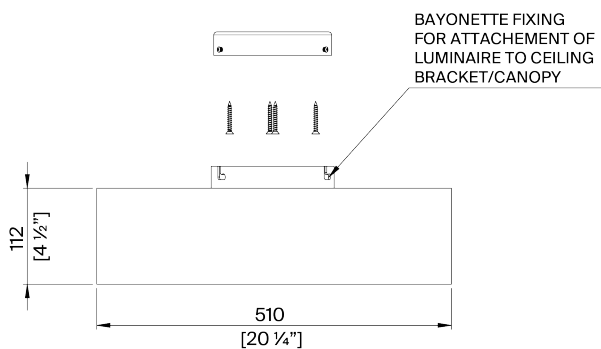

## Allegra Bulkhead Large

MCL81L | Aged Bronze

Aged Bronze

HEIGHT  
125mm | 5"

CONSTRUCTED FROM  
Patinated brass with  
perspex

LAMP  
LED Supplied Fitted

WIDTH  
555mm | 22"

WEIGHT  
6kg | 13 ¼ lbs

WATTAGE  
6W

DEPTH  
510mm | 20 1/4"

VOLTAGE  
220-240 V

FINISHES  
Aged Bronze  
Aged Brass

# Allegra Bulkhead Large MCL81L

HEIGHT  
125mm | 5"

WIDTH  
555mm | 22"

DEPTH  
510mm | 20 1/4"

© Porta Romana 2023

Dimensions and weights are provided as a guide. All Porta Romana Products are made by hand and variations can occur in some products. The products you are buying or marketing are exclusive designs belonging to Porta Romana. Please do not submit design sheets featuring our products to other manufacturing companies nor to other parties who might. Any manufacturer found to be reproducing Porta Romana products will be breaching copyright law and will be actively pursued