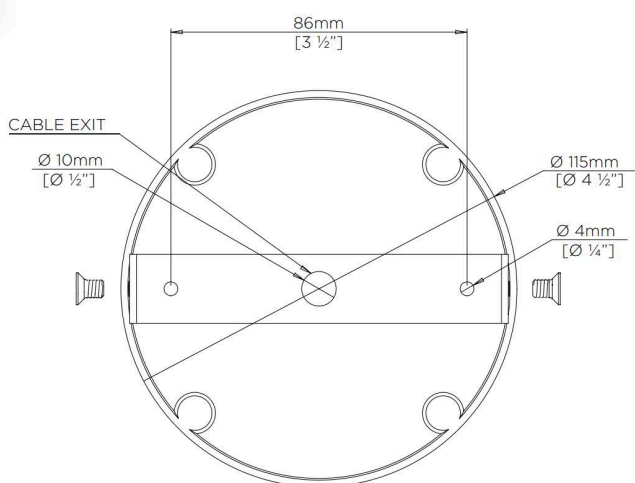

## Marley Pendant

MCL75 | Natural

Natural with Natural Linen Diffuser

HEIGHT  
195mm | 7 3/4"

CONSTRUCTED FROM  
Woven Water Hyacinth

MAX WATTAGE  
40W

WIDTH  
510mm | 20"

WEIGHT  
1.6 kg | 3.5 lbs

LAMP  
1 x G16 1/2 Medium Base

STANDARD DROP  
1215mm | 47 3/4"

VOLTAGE  
120V

MINIMUM DROP  
315mm | 12 1/2"

FLEX AND SWITCH  
Braided Silk Flex

FINISHES  
1 Natural

DESIGNERS NOTE  
Water Hyacinth is a Natural Material  
and may vary in tone.

# Marley Pendant

MCL75

HEIGHT  
195mm | 7 3/4"

WIDTH  
510mm | 20"

STANDARD DROP  
1215mm | 47 3/4"

MINIMUM DROP  
315mm | 12 1/2"

CEILING ROSE DETAIL

© Porta Romana 2022