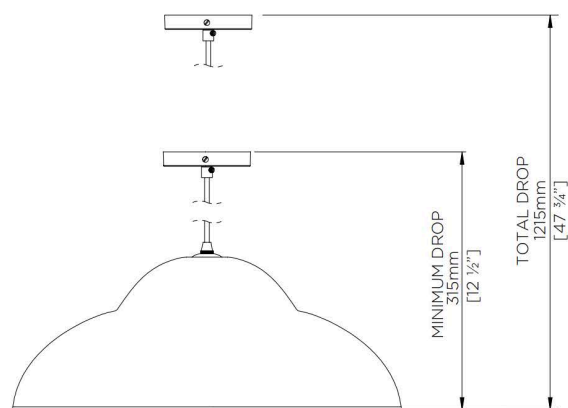

## Marley Pendant

MCL75 | Natural

Natural with Natural Linen Diffuser

HEIGHT  
195mm | 7 3/4"

CONSTRUCTED FROM  
Woven Water Hyacinth

MAX WATTAGE  
40W

WIDTH  
510mm | 20"

WEIGHT  
1.6 kg | 3.5 lbs

LAMP  
1 x G16 1/2 Medium Base

STANDARD DROP  
1215mm | 47 3/4"

VOLTAGE  
120V

MINIMUM DROP  
315mm | 12 1/2"

FLEX AND SWITCH  
Braided Silk Flex

FINISHES  
1 Natural

DESIGNERS NOTE  
Water Hyacinth is a Natural Material  
and may vary in tone.

# Marley Pendant

MCL75

HEIGHT  
195mm | 7 3/4"

WIDTH  
510mm | 20"

STANDARD DROP  
1215mm | 47 3/4"

MINIMUM DROP  
315mm | 12 1/2"

CEILING ROSE DETAIL

© Porta Romana 2022