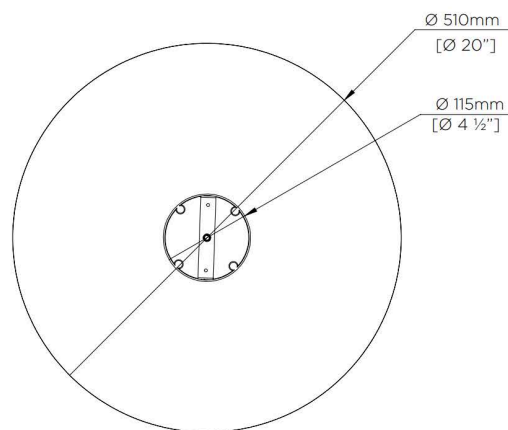

## Marley Pendant

MCL75 | Natural

Natural with Natural Linen Diffuser

HEIGHT  
195mm | 7 3/4"

CONSTRUCTED FROM  
Woven Water Hyacinth

MAX WATTAGE  
40W

WIDTH  
510mm | 20"

WEIGHT  
1.6 kg | 3.5 lbs

LAMP  
1 x G16 1/2 Medium Base

STANDARD DROP  
1215mm | 47 3/4"

VOLTAGE  
120V

MINIMUM DROP  
315mm | 12 1/2"

FLEX AND SWITCH  
Braided Silk Flex

FINISHES  
1 Natural

DESIGNERS NOTE  
Water Hyacinth is a Natural Material  
and may vary in tone.

# Marley Pendant

MCL75

HEIGHT  
195mm | 7 3/4"

WIDTH  
510mm | 20"

STANDARD DROP  
1215mm | 47 3/4"

MINIMUM DROP  
315mm | 12 1/2"

CEILING ROSE DETAIL

© Porta Romana 2022