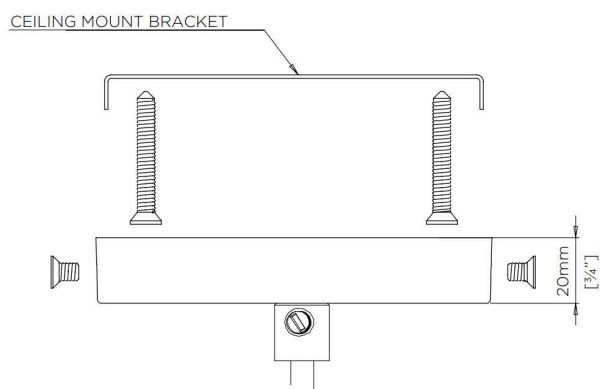

# Marley Pendant

MCL75

HEIGHT  
195mm | 7 3/4"

WIDTH  
510mm | 20"

STANDARD DROP  
1215mm | 47 3/4"

MINIMUM DROP  
315mm | 12 1/2"

CEILING ROSE DETAIL

© Porta Romana 2022