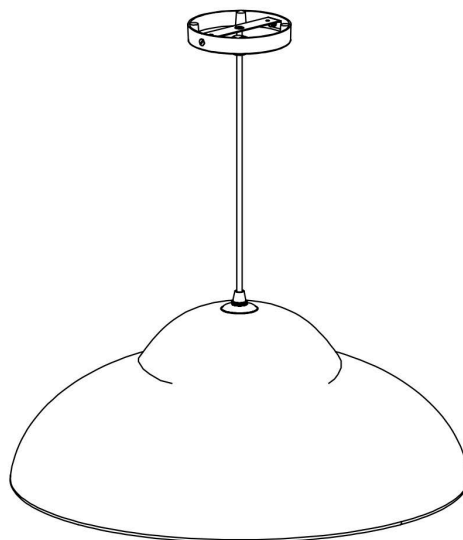

## Marley Pendant

MCL75 | Natural

Natural with Natural Linen Diffuser

HEIGHT  
195mm | 7 3/4"

CONSTRUCTED FROM  
Woven Water Hyacinth

MAX WATTAGE  
40W

WIDTH  
510mm | 20"

WEIGHT  
1.6 kg | 3.5 lbs

LAMP  
1 x G16 1/2 Medium Base

STANDARD DROP  
1215mm | 47 3/4"

VOLTAGE  
120V

MINIMUM DROP  
315mm | 12 1/2"

FLEX AND SWITCH  
Braided Silk Flex

FINISHES  
1 Natural

DESIGNERS NOTE  
Water Hyacinth is a Natural Material  
and may vary in tone.

# Marley Pendant

MCL75

HEIGHT  
195mm | 7 3/4"

WIDTH  
510mm | 20"

STANDARD DROP  
1215mm | 47 3/4"

MINIMUM DROP  
315mm | 12 1/2"

CEILING ROSE DETAIL

© Porta Romana 2022