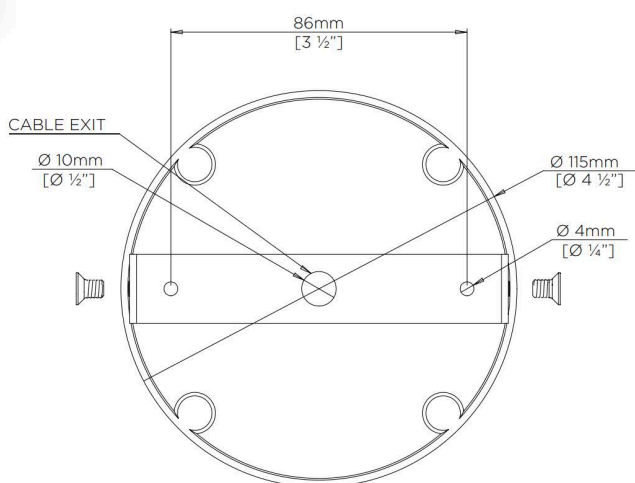

## Marley Pendant

MCL75 | Natural

Natural with Natural Linen Diffuser

HEIGHT  
195mm | 7 3/4"

CONSTRUCTED FROM  
Woven Water Hyacinth

MAX WATTAGE  
40W

WIDTH  
510mm | 20"

WEIGHT  
1.6 kg | 3.5 lbs

# Marley Pendant

MCL75

**HEIGHT**  
195mm | 7 3/4"

**WIDTH**  
510mm | 20"

**STANDARD DROP**  
1215mm | 47 3/4"

**MINIMUM DROP**  
315mm | 12 1/2"

CEILING ROSE DETAIL

© Porta Romana 2022