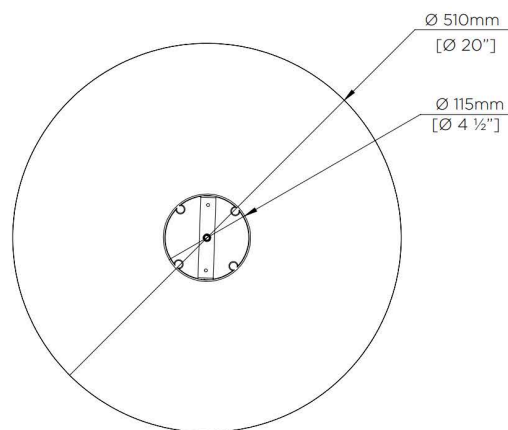

LAMP  
1 x ES (E27) Golf Ball Bulb

STANDARD DROP  
1215mm | 47 3/4"

VOLTAGE  
220-240V

MINIMUM DROP  
315mm | 12 1/2"

FLEX AND SWITCH  
Braided Silk Flex

FINISHES  
1 Natural

DESIGNERS NOTE  
Water Hyacinth is a Natural Material  
and may vary in tone.

# Marley Pendant

MCL75

**HEIGHT**  
195mm | 7 3/4"

**WIDTH**  
510mm | 20"

**STANDARD DROP**  
1215mm | 47 3/4"

**MINIMUM DROP**  
315mm | 12 1/2"

CEILING ROSE DETAIL

© Porta Romana 2022