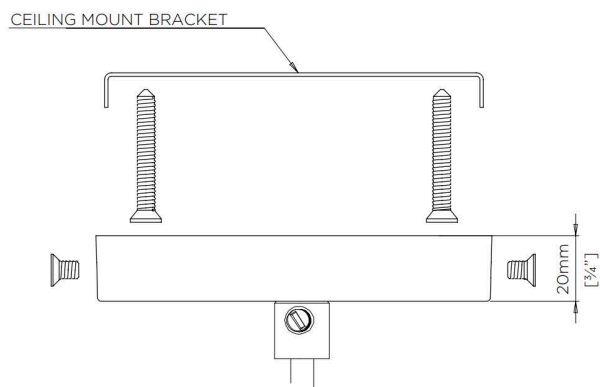

# Marley Pendant

MCL75

**HEIGHT**  
195mm | 7 3/4"

**WIDTH**  
510mm | 20"

**STANDARD DROP**  
1215mm | 47 3/4"

**MINIMUM DROP**  
315mm | 12 1/2"

CEILING ROSE DETAIL

© Porta Romana 2022