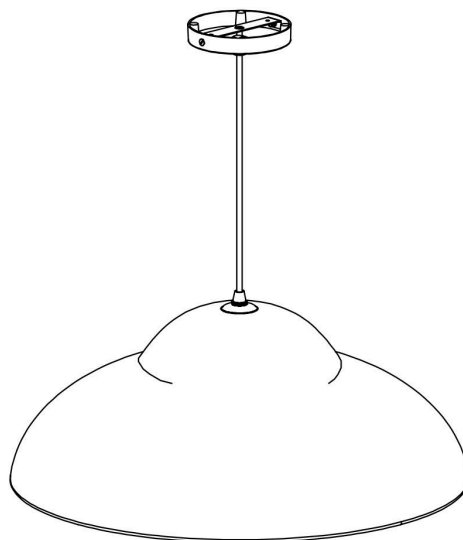

## Marley Pendant

MCL75 | Natural

Natural with Natural Linen Diffuser

HEIGHT  
195mm | 7 3/4"

CONSTRUCTED FROM  
Woven Water Hyacinth

MAX WATTAGE  
40W

WIDTH  
510mm | 20"

WEIGHT  
1.6 kg | 3.5 lbs

LAMP  
1 x ES (E27) Golf Ball Bulb

STANDARD DROP  
1215mm | 47 3/4"

VOLTAGE  
220-240V

MINIMUM DROP  
315mm | 12 1/2"

FLEX AND SWITCH  
Braided Silk Flex

FINISHES  
1 Natural

DESIGNERS NOTE  
Water Hyacinth is a Natural Material  
and may vary in tone.

# Marley Pendant

MCL75

**HEIGHT**  
195mm | 7 3/4"

**WIDTH**  
510mm | 20"

**STANDARD DROP**  
1215mm | 47 3/4"

**MINIMUM DROP**  
315mm | 12 1/2"

CEILING ROSE DETAIL

© Porta Romana 2022