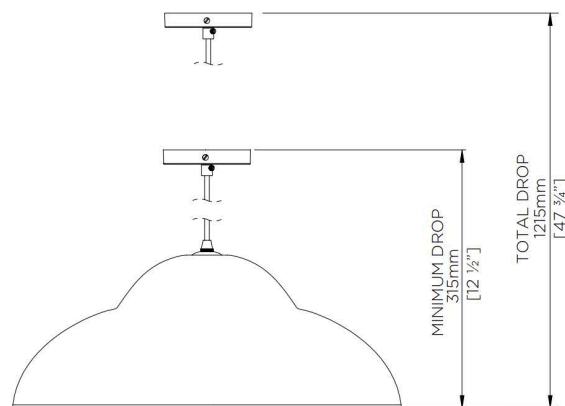

## Marley Pendant

MCL75 | Natural

Natural with Natural Linen Diffuser

HEIGHT  
195mm | 7 3/4"

CONSTRUCTED FROM  
Woven Water Hyacinth

MAX WATTAGE  
40W

WIDTH  
510mm | 20"

WEIGHT  
1.6 kg | 3.5 lbs

LAMP  
1 x ES (E27) Golf Ball Bulb

STANDARD DROP  
1215mm | 47 3/4"

VOLTAGE  
220-240V

MINIMUM DROP  
315mm | 12 1/2"

FLEX AND SWITCH  
Braided Silk Flex

FINISHES  
1 Natural

DESIGNERS NOTE  
Water Hyacinth is a Natural Material  
and may vary in tone.

# Marley Pendant

MCL75

**HEIGHT**  
195mm | 7 3/4"

**WIDTH**  
510mm | 20"

**STANDARD DROP**  
1215mm | 47 3/4"

**MINIMUM DROP**  
315mm | 12 1/2"

CEILING ROSE DETAIL

© Porta Romana 2022