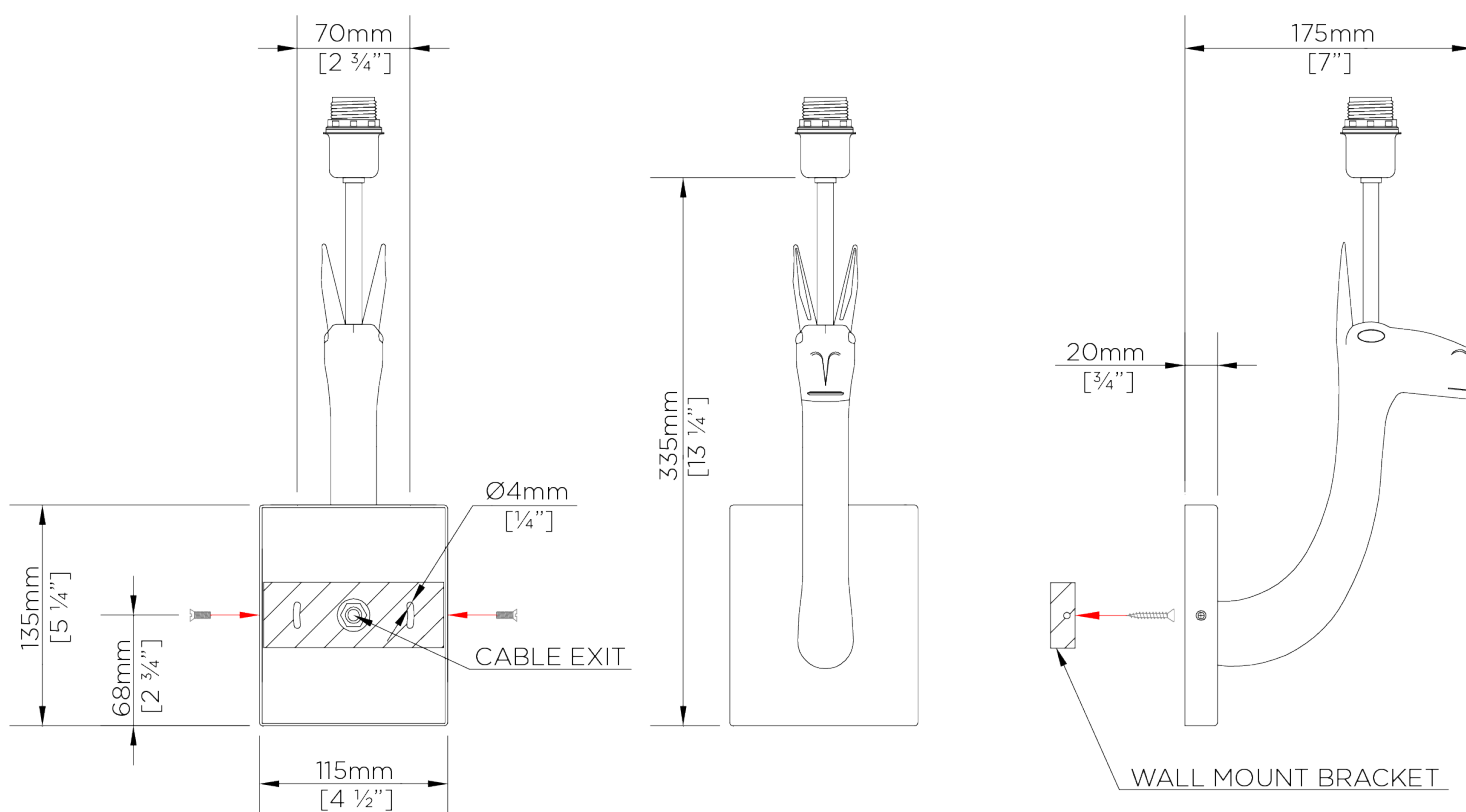

PORTA ROMANA

Llama Wall Light

TWL45 | Decayed Silver

Decayed Silver shown with 6" Fez in Natural Linen

HEIGHT
335mm | 13 1/4"

HEIGHT WITH SHADE
449mm | 17 3/4"

WIDTH
50mm | 2"

WIDTH WITH SHADE
178mm | 7 1/4"

CONSTRUCTED FROM
Cast composite and brass with decorative finish

WEIGHT
1 kg | 2.2 lbs

PROJECTION
185mm | 7 1/2"

RECOMMENDED SHADE
6" Fez

MAX WATTAGE
40W

LAMP
1 x 450lm (5w) LED E12 Candle

VOLTAGE
120V

FINISHES
1 Decayed Gold
2 Decayed Silver

Llama Wall Light

TWL45

HEIGHT
335mm | 13 1/4"

HEIGHT WITH SHADE
449mm | 17 3/4"

WIDTH
50mm | 2"

WIDTH WITH SHADE
178mm | 7 1/4"

© Porta Romana 2022

Dimensions and weights are provided as a guide. All Porta Romana Products are made by hand and variations can occur in some products. The products you are buying or marketing are exclusive designs belonging to Porta Romana. Please do not submit design sheets featuring our products to other manufacturing companies nor to other parties who might. Any manufacturer found to be reproducing Porta Romana products will be breaching copyright law and will be actively pursued