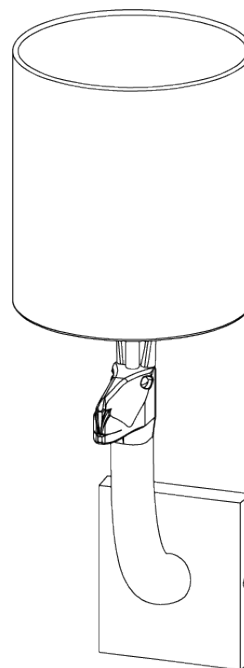

PORTA ROMANA

Llama Wall Light

TWL45 | Decayed Silver

Decayed Silver shown with 6" Fez in Natural Linen

HEIGHT
335mm | 13 1/4"

HEIGHT WITH SHADE
449mm | 17 3/4"

WIDTH
50mm | 2"

WIDTH WITH SHADE
178mm | 7 1/4"

CONSTRUCTED FROM
Cast composite and brass with decorative finish

WEIGHT
1 kg | 2.2 lbs

PROJECTION
185mm | 7 1/2"

RECOMMENDED SHADE
6" Fez

MAX WATTAGE
40W

LAMP
1 x 450lm (5w) LED E12 Candle

VOLTAGE
120V

FINISHES
1 Decayed Gold
2 Decayed Silver

Llama Wall Light

TWL45

HEIGHT
335mm | 13 1/4"

HEIGHT WITH SHADE
449mm | 17 3/4"

WIDTH
50mm | 2"

WIDTH WITH SHADE
178mm | 7 1/4"

© Porta Romana 2022

Dimensions and weights are provided as a guide. All Porta Romana Products are made by hand and variations can occur in some products. The products you are buying or marketing are exclusive designs belonging to Porta Romana. Please do not submit design sheets featuring our products to other manufacturing companies nor to other parties who might. Any manufacturer found to be reproducing Porta Romana products will be breaching copyright law and will be actively pursued