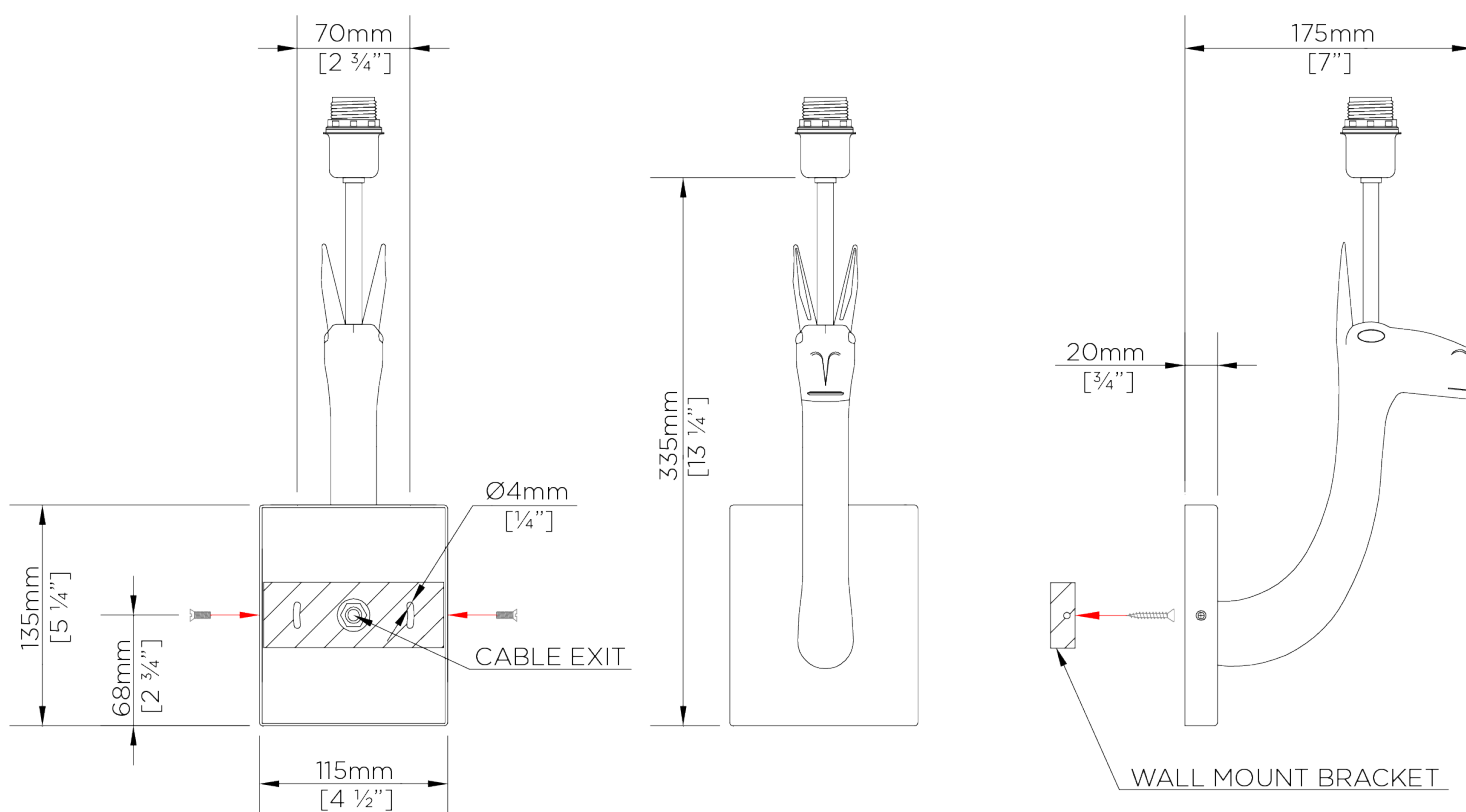

PORTA ROMANA

Llama Wall Light

TWL45 | Decayed Silver

Decayed Silver shown with 7" Top Hat in Putty Silk

HEIGHT
335mm | 13 1/4"

HEIGHT WITH SHADE
449mm | 17 3/4"

WIDTH
50mm | 2"

WIDTH WITH SHADE
178mm | 7 1/4"

CONSTRUCTED FROM
Cast composite and brass with decorative finish

WEIGHT
1 kg | 2.2 lbs

PROJECTION
185mm | 7 1/2"

RECOMMENDED SHADE
6" Fez

MAX WATTAGE
40W

LAMP
1 x 450lm (5w) LED E12 Candle (B10).

VOLTAGE
120V

FINISHES
1 Decayed Gold
2 Decayed Silver

Llama Wall Light

TWL45

HEIGHT
335mm | 13 1/4"

HEIGHT WITH SHADE
449mm | 17 3/4"

WIDTH
50mm | 2"

WIDTH WITH SHADE
178mm | 7 1/4"

© Porta Romana 2022