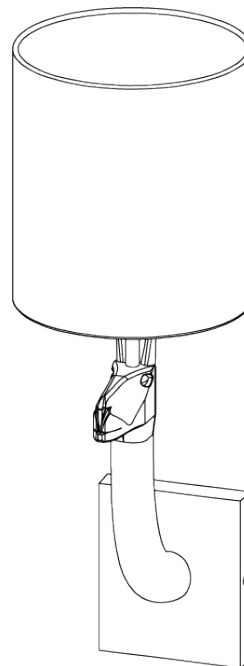

PORTA ROMANA

Llama Wall Light

TWL45 | Decayed Silver

Decayed Silver shown with 7" Top Hat in Putty Silk

HEIGHT
335mm | 13 1/4"

HEIGHT WITH SHADE
449mm | 17 3/4"

WIDTH
50mm | 2"

WIDTH WITH SHADE
178mm | 7 1/4"

CONSTRUCTED FROM
Cast composite and brass with decorative finish

WEIGHT
1 kg | 2.2 lbs

PROJECTION
185mm | 7 1/2"

RECOMMENDED SHADE
6" Fez

MAX WATTAGE
40W

LAMP
1 x 450lm (5w) LED E12 Candle (B10).

VOLTAGE
120V

FINISHES
1 Decayed Gold
2 Decayed Silver

Llama Wall Light

TWL45

HEIGHT
335mm | 13 1/4"

HEIGHT WITH SHADE
449mm | 17 3/4"

WIDTH
50mm | 2"

WIDTH WITH SHADE
178mm | 7 1/4"

© Porta Romana 2022