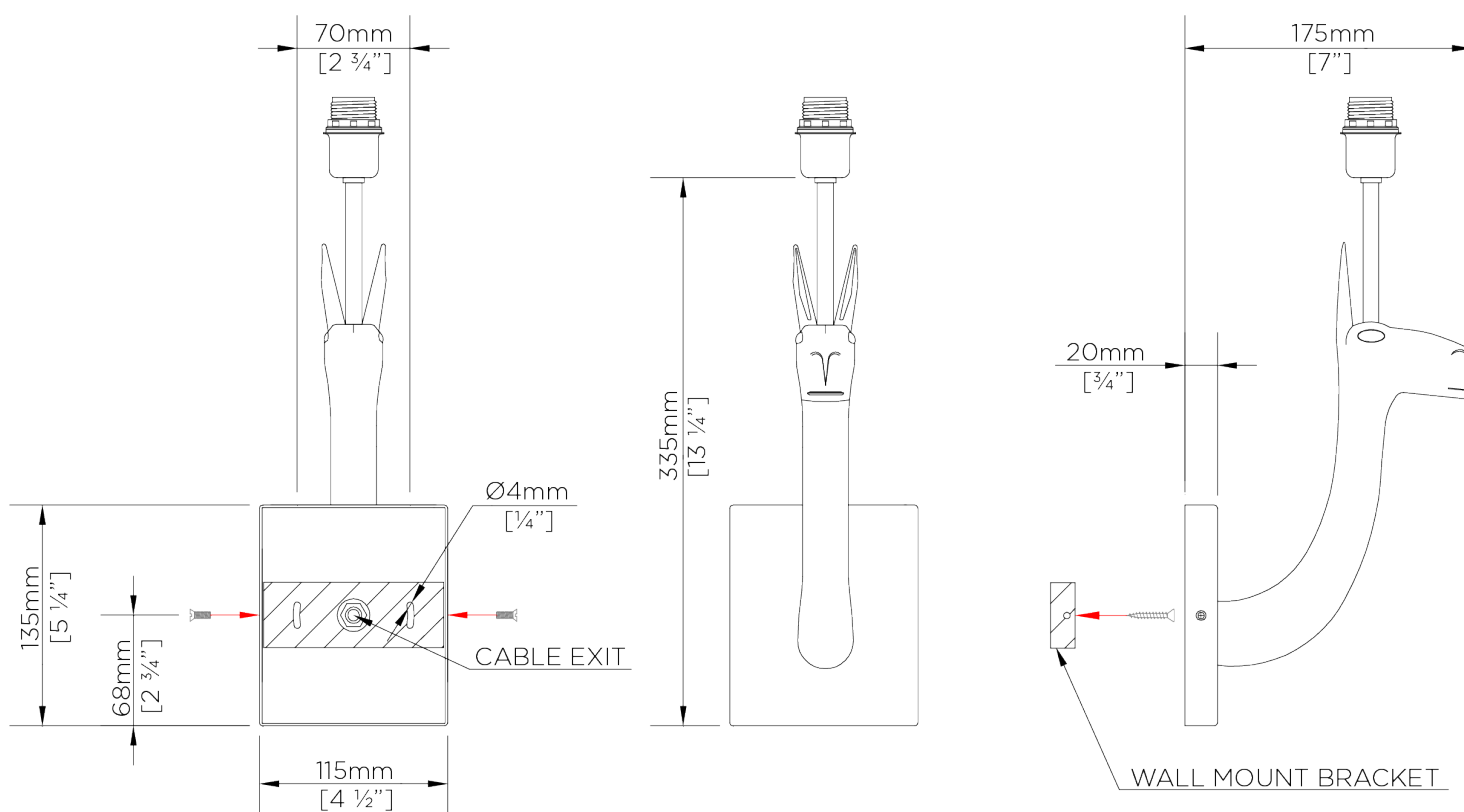

PORTA ROMANA

Llama Wall Light

TWL45 | Decayed Gold

Decayed Gold shown with 6" Fez in Natural Linen

HEIGHT
335mm | 13 1/4"

HEIGHT WITH SHADE
449mm | 17 3/4"

WIDTH
50mm | 2"

WIDTH WITH SHADE
178mm | 7 1/4"

CONSTRUCTED FROM
Cast composite and brass with decorative finish

WEIGHT
1 kg | 2.2 lbs

PROJECTION
185mm | 7 1/2"

RECOMMENDED SHADE
6" Fez

MAX WATTAGE
40W

LAMP
1 x 450lm (5w) LED E12 Candle

VOLTAGE
120V

FINISHES
1 Decayed Gold
2 Decayed Silver

Llama Wall Light

TWL45

HEIGHT
335mm | 13 1/4"

HEIGHT WITH SHADE
449mm | 17 3/4"

WIDTH
50mm | 2"

WIDTH WITH SHADE
178mm | 7 1/4"

© Porta Romana 2022

Dimensions and weights are provided as a guide. All Porta Romana Products are made by hand and variations can occur in some products. The products you are buying or marketing are exclusive designs belonging to Porta Romana. Please do not submit design sheets featuring our products to other manufacturing companies nor to other parties who might. Any manufacturer found to be reproducing Porta Romana products will be breaching copyright law and will be actively pursued