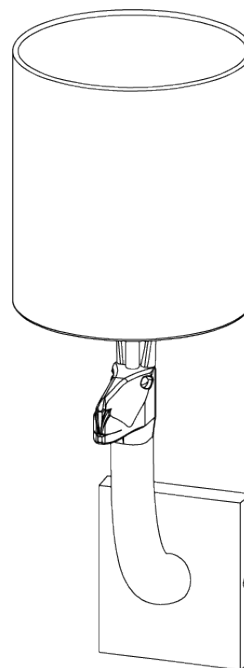

PORTA ROMANA

Llama Wall Light

TWL45 | Decayed Gold

Decayed Gold shown with 6" Fez in Natural Linen

HEIGHT
335mm | 13 1/4"

HEIGHT WITH SHADE
449mm | 17 3/4"

WIDTH
50mm | 2"

WIDTH WITH SHADE
178mm | 7 1/4"

CONSTRUCTED FROM
Cast composite and brass with decorative finish

WEIGHT
1 kg | 2.2 lbs

PROJECTION
185mm | 7 1/2"

RECOMMENDED SHADE
6" Fez

MAX WATTAGE
40W

LAMP
1 x 450lm (5w) LED E12 Candle

VOLTAGE
120V

FINISHES
1 Decayed Gold
2 Decayed Silver

Llama Wall Light

TWL45

HEIGHT
335mm | 13 1/4"

HEIGHT WITH SHADE
449mm | 17 3/4"

WIDTH
50mm | 2"

WIDTH WITH SHADE
178mm | 7 1/4"

© Porta Romana 2022

Dimensions and weights are provided as a guide. All Porta Romana Products are made by hand and variations can occur in some products. The products you are buying or marketing are exclusive designs belonging to Porta Romana. Please do not submit design sheets featuring our products to other manufacturing companies nor to other parties who might. Any manufacturer found to be reproducing Porta Romana products will be breaching copyright law and will be actively pursued