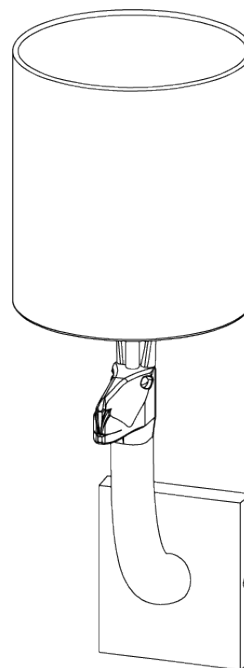

PORTA ROMANA

Llama Wall Light

TWL45 | Decayed Gold

Decayed Gold shown with 6" Fez in Asparagus Satin

HEIGHT
335mm | 13 1/4"

HEIGHT WITH SHADE
449mm | 17 3/4"

WIDTH
50mm | 2"

WIDTH WITH SHADE
178mm | 7 1/4"

CONSTRUCTED FROM
Cast composite and brass with
decorative finish

WEIGHT
1 kg | 2.2 lbs

PROJECTION
185mm | 7 1/2"

RECOMMENDED SHADE
6" Fez

MAX WATTAGE
40W

LAMP
1 x 450lm (5w) LED E12 Candle
(B10).

VOLTAGE
120V

FINISHES
1 Decayed Gold
2 Decayed Silver

Llama Wall Light

TWL45

HEIGHT
335mm | 13 1/4"

HEIGHT WITH SHADE
449mm | 17 3/4"

WIDTH
50mm | 2"

WIDTH WITH SHADE
178mm | 7 1/4"

© Porta Romana 2022