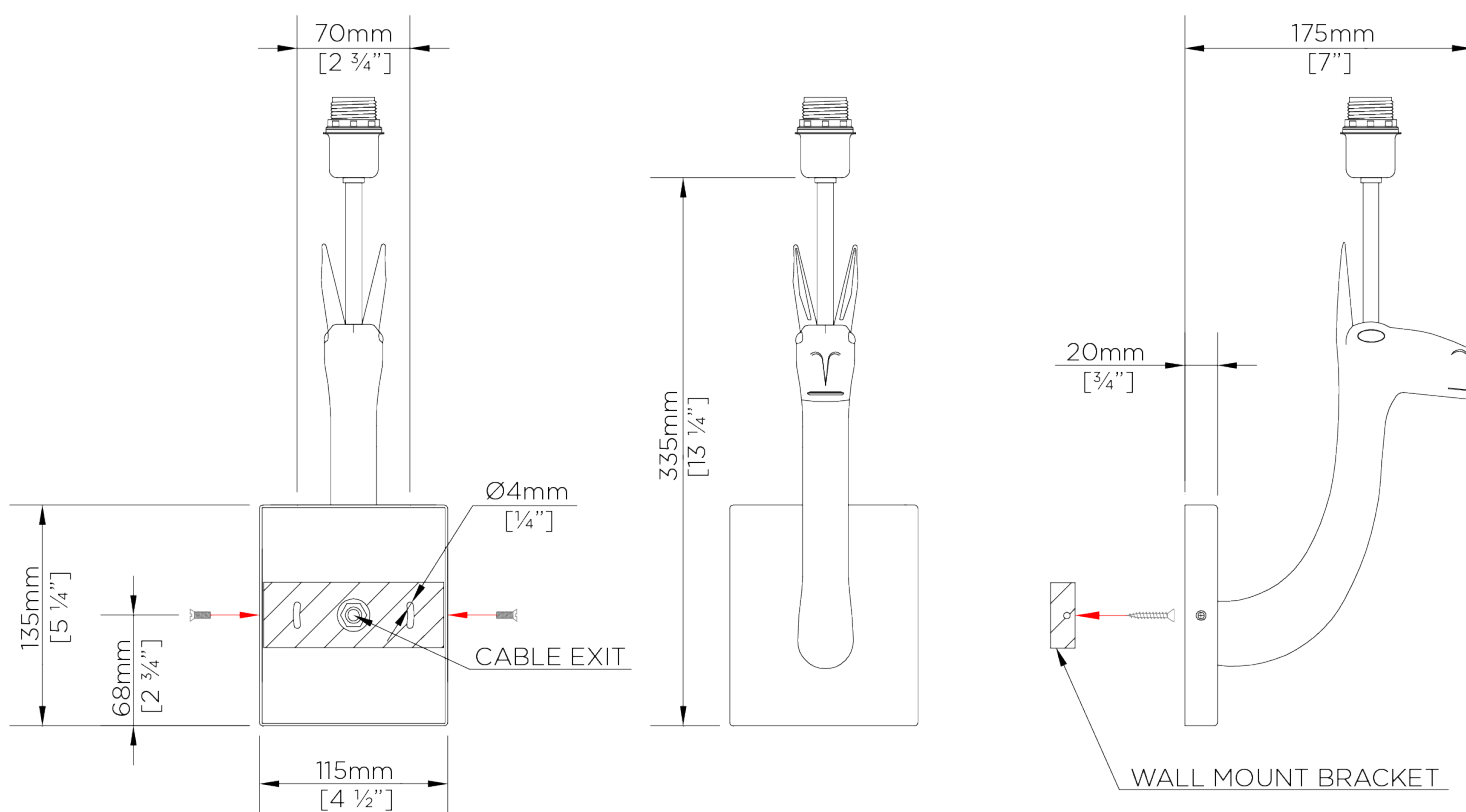

PORTA ROMANA

Llama Wall Light

TWL45 | Decayed Gold

Decayed Gold shown with 6" Fez in Asparagus Satin

HEIGHT
335mm | 13 1/4"

HEIGHT WITH SHADE
449mm | 17 3/4"

WIDTH
50mm | 2"

WIDTH WITH SHADE
178mm | 7 1/4"

CONSTRUCTED FROM
Cast composite and brass with
decorative finish

WEIGHT
1 kg | 2.2 lbs

PROJECTION
185mm | 7 1/2"

RECOMMENDED SHADE
6" Fez

MAX WATTAGE
40W

LAMP
1 x 450lm (5w) LED E12 Candle
(B10).

VOLTAGE
120V

FINISHES
1 Decayed Gold
2 Decayed Silver

Llama Wall Light

TWL45

HEIGHT
335mm | 13 1/4"

HEIGHT WITH SHADE
449mm | 17 3/4"

WIDTH
50mm | 2"

WIDTH WITH SHADE
178mm | 7 1/4"

© Porta Romana 2022