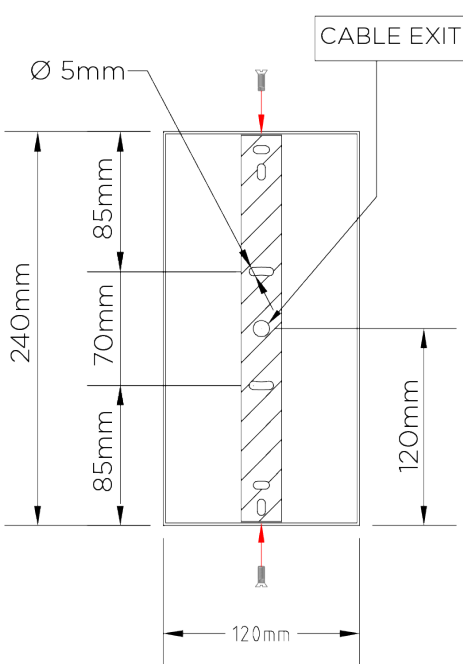

## Library Wall Light

SWL06 | Gunmetal

Gunmetal shown with 10" Slim Oval in Dove

HEIGHT  
240mm | 9 1/2"

CONSTRUCTED FROM  
Cast patinated or nickel plated brass

RECOMMENDED SHADE  
7" Bongo

HEIGHT WITH SHADE  
290mm | 11 1/2"

WEIGHT  
1.4 kg | 3.08 lbs

MAX WATTAGE  
25W

WIDTH  
160mm | 6 1/2"

PROJECTION  
260mm | 10 1/4"

LAMP  
1 x 450lm (5w) LED E14 Candle

WIDTH WITH SHADE  
260mm | 10 3/4"

VOLTAGE  
220-240V

FLEX AND SWITCH  
Bronze lampholder

# Library Wall Light

SWL06

HEIGHT  
240mm | 9 1/2"

HEIGHT WITH SHADE  
290mm | 10 1/2"

WIDTH  
160mm | 6 1/2"

WIDTH WITH SHADE  
260mm | 10 3/4"

BACK

FRONT