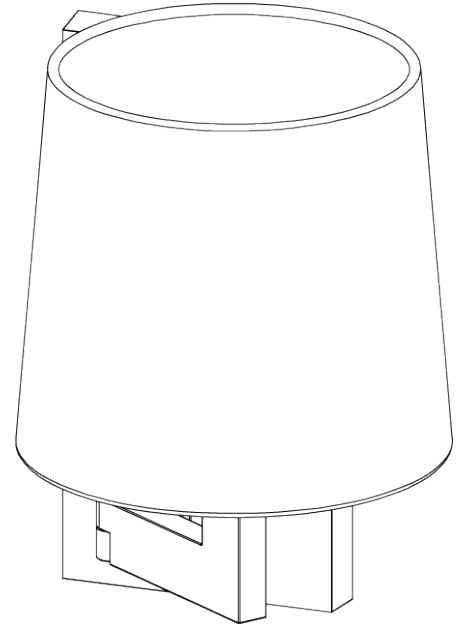

## Library Wall Light

SWL06 | Gunmetal

Gunmetal shown with 10" Slim Oval in Dove

HEIGHT  
240mm | 9 1/2"

CONSTRUCTED FROM  
Cast patinated or nickel plated brass

RECOMMENDED SHADE  
7" Bongo

HEIGHT WITH SHADE  
290mm | 11 1/2"

WEIGHT  
1.4 kg | 3.08 lbs

MAX WATTAGE  
25W

WIDTH  
160mm | 6 1/2"

PROJECTION  
260mm | 10 1/4"

LAMP  
1 x 450lm (5w) LED E14 Candle

WIDTH WITH SHADE  
260mm | 10 3/4"

VOLTAGE  
220-240V

FLEX AND SWITCH  
Bronze lampholder

# Library Wall Light

SWL06

HEIGHT  
240mm | 9 1/2"

HEIGHT WITH SHADE  
290mm | 10 1/2"

WIDTH  
160mm | 6 1/2"

WIDTH WITH SHADE  
260mm | 10 3/4"

BACK

FRONT