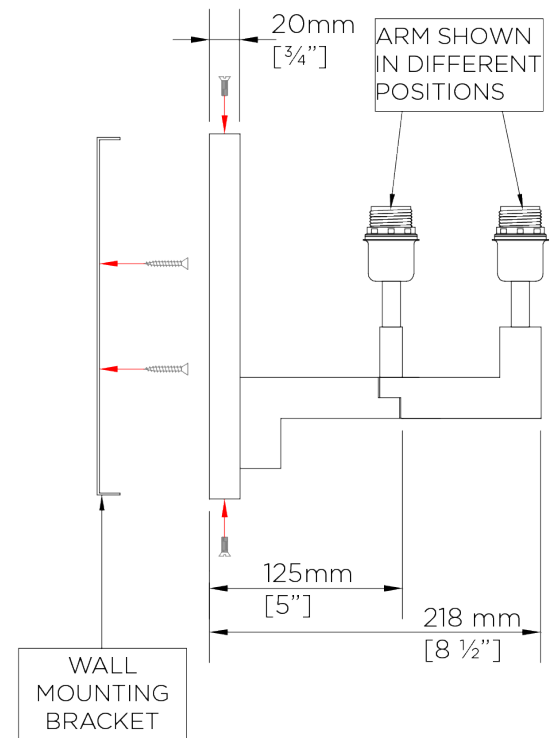

## Library Wall Light

SWL06 | Gunmetal

Gunmetal shown with 10" Slim Oval in Dove

HEIGHT  
240mm | 9 1/2"

CONSTRUCTED FROM  
Cast patinated or nickel plated brass

RECOMMENDED SHADE  
7" Bongo

HEIGHT WITH SHADE  
290mm | 11 1/2"

WEIGHT  
1.4 kg | 3.08 lbs

MAX WATTAGE  
25W

WIDTH  
160mm | 6 1/2"

PROJECTION  
260mm | 10 1/4"

LAMP  
1 x 450lm (5w) LED E14 Candle

WIDTH WITH SHADE  
260mm | 10 3/4"

VOLTAGE  
220-240V

FLEX AND SWITCH  
Bronze lampholder

# Library Wall Light

SWL06

HEIGHT  
240mm | 9 1/2"

HEIGHT WITH SHADE  
290mm | 10 1/2"

WIDTH  
160mm | 6 1/2"

WIDTH WITH SHADE  
260mm | 10 3/4"

BACK

FRONT