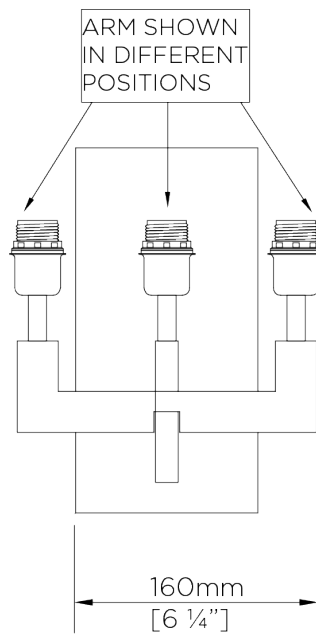

## Library Wall Light

SWL06 | Gunmetal

Gunmetal shown with 10" Slim Oval in Dove

HEIGHT  
240mm | 9 1/2"

CONSTRUCTED FROM  
Cast patinated or nickel plated brass

RECOMMENDED SHADE  
7" Bongo

HEIGHT WITH SHADE  
290mm | 11 1/2"

WEIGHT  
1.4 kg | 3.08 lbs

MAX WATTAGE  
25W

WIDTH  
160mm | 6 1/2"

PROJECTION  
260mm | 10 1/4"

LAMP  
1 x 450lm (5w) LED E14 Candle

WIDTH WITH SHADE  
260mm | 10 3/4"

VOLTAGE  
220-240V

FLEX AND SWITCH  
Bronze lampholder

# Library Wall Light

SWL06

HEIGHT  
240mm | 9 1/2"

HEIGHT WITH SHADE  
290mm | 10 1/2"

WIDTH  
160mm | 6 1/2"

WIDTH WITH SHADE  
260mm | 10 3/4"

BACK

FRONT