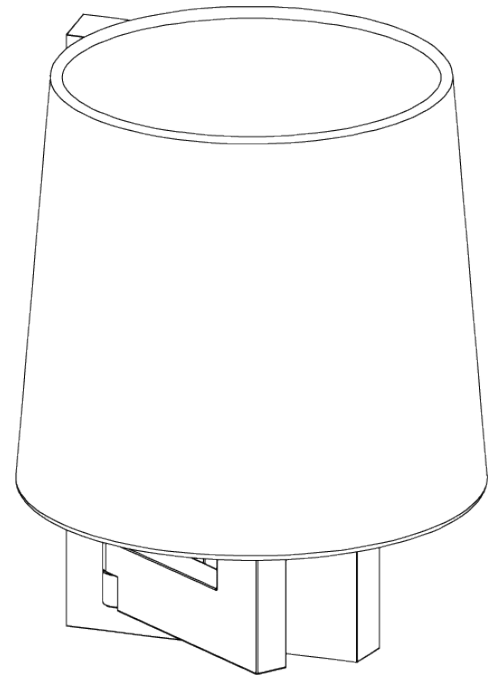

PORTA ROMANA

Library Wall Light

SWL06 | Gunmetal

Gunmetal shown with 10" Slim Oval in Dove

HEIGHT
240mm | 9 1/2"

CONSTRUCTED FROM
Cast patinated or nickel plated brass

RECOMMENDED SHADE
7" Bongo

HEIGHT WITH SHADE
290mm | 11 1/2"

WEIGHT
1.4 kg | 3.08 lbs

MAX WATTAGE
25W

WIDTH
16mm | 6 1/2"

PROJECTION
260mm | 10 1/4"

LAMP
1 x Torpedo Type B10 Candelabra
Base

WIDTH WITH SHADE
26mm | 10 3/4"

VOLTAGE
120V

FINISHES

- 1 Gunmetal
- 2 Nickel
- 3 Polished Brass

Library Wall Light

SWL06

HEIGHT
240mm | 9 1/2"

HEIGHT WITH SHADE
290mm | 11 1/2"

WIDTH
160mm | 6 1/2"

WIDTH WITH SHADE
260mm | 10 3/4"

© Porta Romana 2022