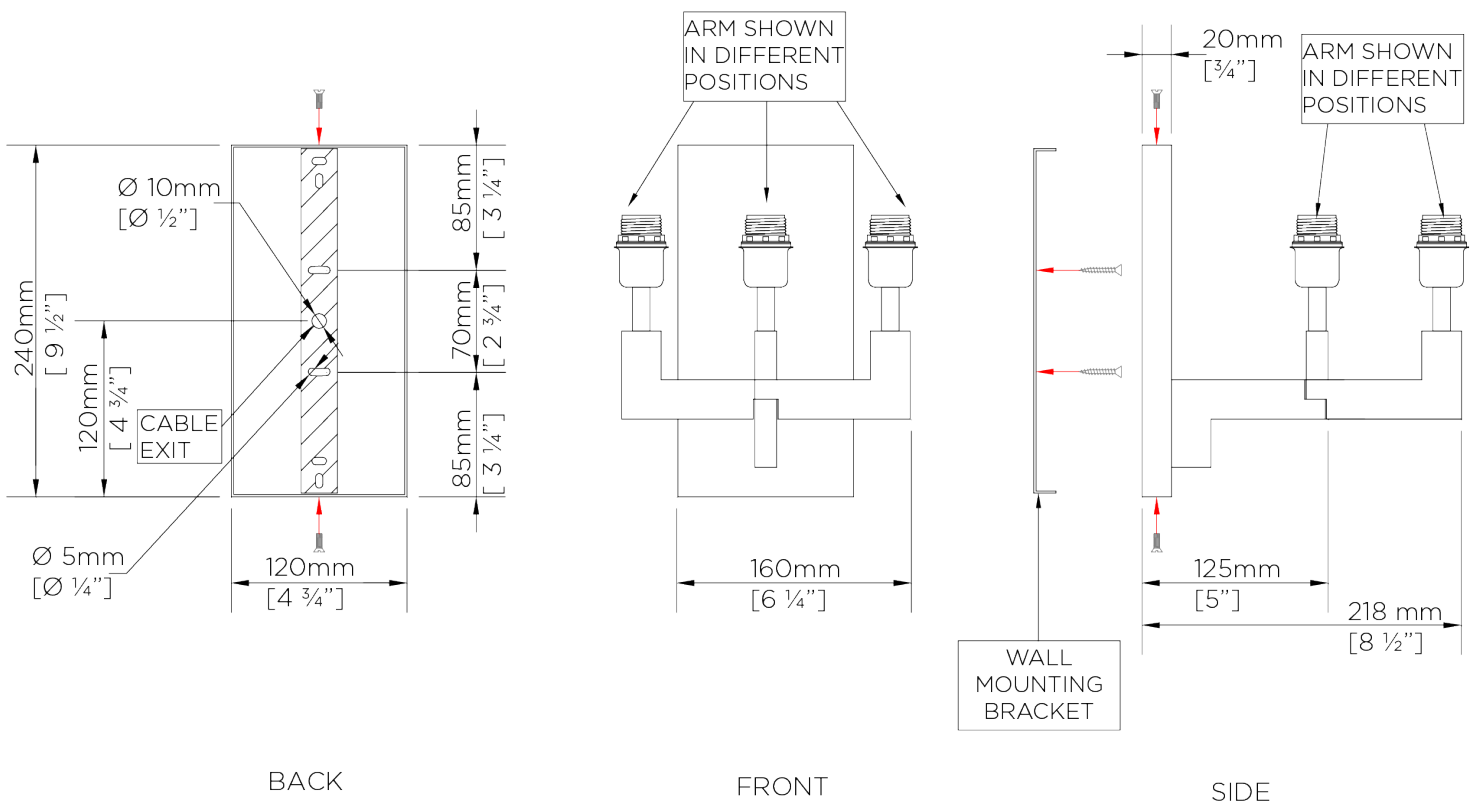

PORTA ROMANA

Library Wall Light

SWL06 | Gunmetal

Gunmetal shown with 10" Slim Oval in Dove

HEIGHT
240mm | 9 1/2"

CONSTRUCTED FROM
Cast patinated or nickel plated brass

RECOMMENDED SHADE
7" Bongo

HEIGHT WITH SHADE
290mm | 11 1/2"

WEIGHT
1.4 kg | 3.08 lbs

MAX WATTAGE
25W

WIDTH
16mm | 6 1/2"

PROJECTION
260mm | 10 1/4"

LAMP
1 x Torpedo Type B10 Candelabra
Base

WIDTH WITH SHADE
26mm | 10 3/4"

VOLTAGE
120V

FINISHES

- 1 Gunmetal
- 2 Nickel
- 3 Polished Brass

Library Wall Light

SWL06

HEIGHT
240mm | 9 1/2"

HEIGHT WITH SHADE
290mm | 11 1/2"

WIDTH
160mm | 6 1/2"

WIDTH WITH SHADE
260mm | 10 3/4"

© Porta Romana 2022