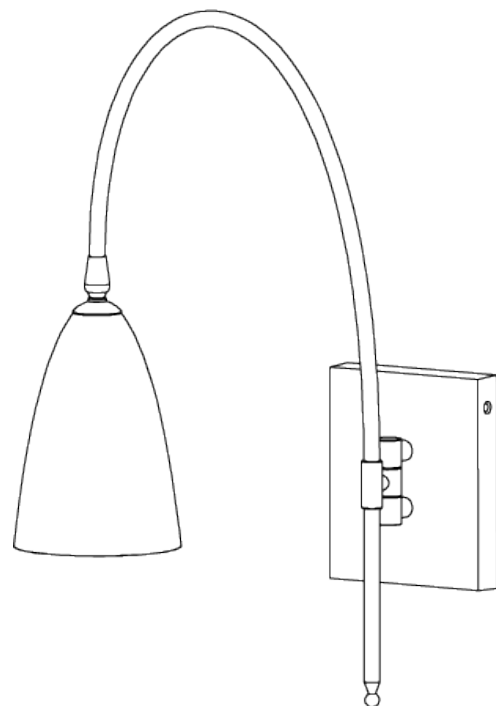

## Kingsley Wall Light

TWL125 | Bronze with Bronze

Bronze

HEIGHT  
450mm | 17 3/4"

CONSTRUCTED FROM  
Patinated or nickel plated brass

MAX WATTAGE  
25W

WIDTH  
105mm | 4 1/4"

WEIGHT  
0.8 kg | 1.76 lbs

### FINISHES

- 1 Brass with Brass
- 2 Brass with Bromine
- 3 Brass with Bottle
- 4 Bronze with Bronze
- 5 Nickel with Nickel

© Porta Romana 2022

# Kingsley Wall Light

TWL125

HEIGHT  
450mm | 17 3/4"

WIDTH  
105mm | 4 1/4"

© Porta Romana 2022

Dimensions and weights are provided as a guide. All Porta Romana Products are made by hand and variations can occur in some products. The products you are buying or marketing are exclusive designs belonging to Porta Romana. Please do not submit design sheets featuring our products to other manufacturing companies nor to other parties who might. Any manufacturer found to be reproducing Porta Romana products will be breaching copyright law and will be actively pursued