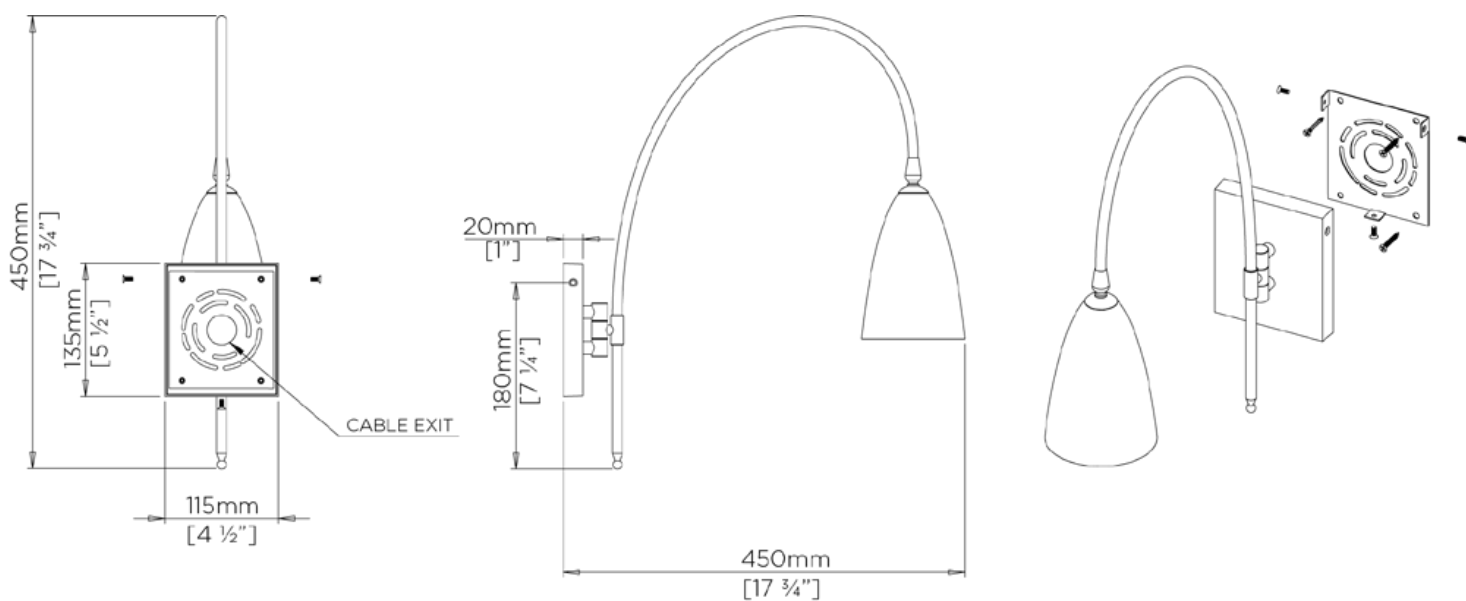

## Kingsley Wall Light

TWL125 | Bronze with Bronze

Bronze

HEIGHT  
450mm | 17 3/4"

CONSTRUCTED FROM  
Patinated or nickel plated brass

MAX WATTAGE  
25W

WIDTH  
105mm | 4 1/4"

WEIGHT  
0.8 kg | 1.76 lbs

# Kingsley Wall Light

TWL125

HEIGHT  
450mm | 17 3/4"

WIDTH  
105mm | 4 1/4"

© Porta Romana 2022

Dimensions and weights are provided as a guide. All Porta Romana Products are made by hand and variations can occur in some products. The products you are buying or marketing are exclusive designs belonging to Porta Romana. Please do not submit design sheets featuring our products to other manufacturing companies nor to other parties who might. Any manufacturer found to be reproducing Porta Romana products will be breaching copyright law and will be actively pursued