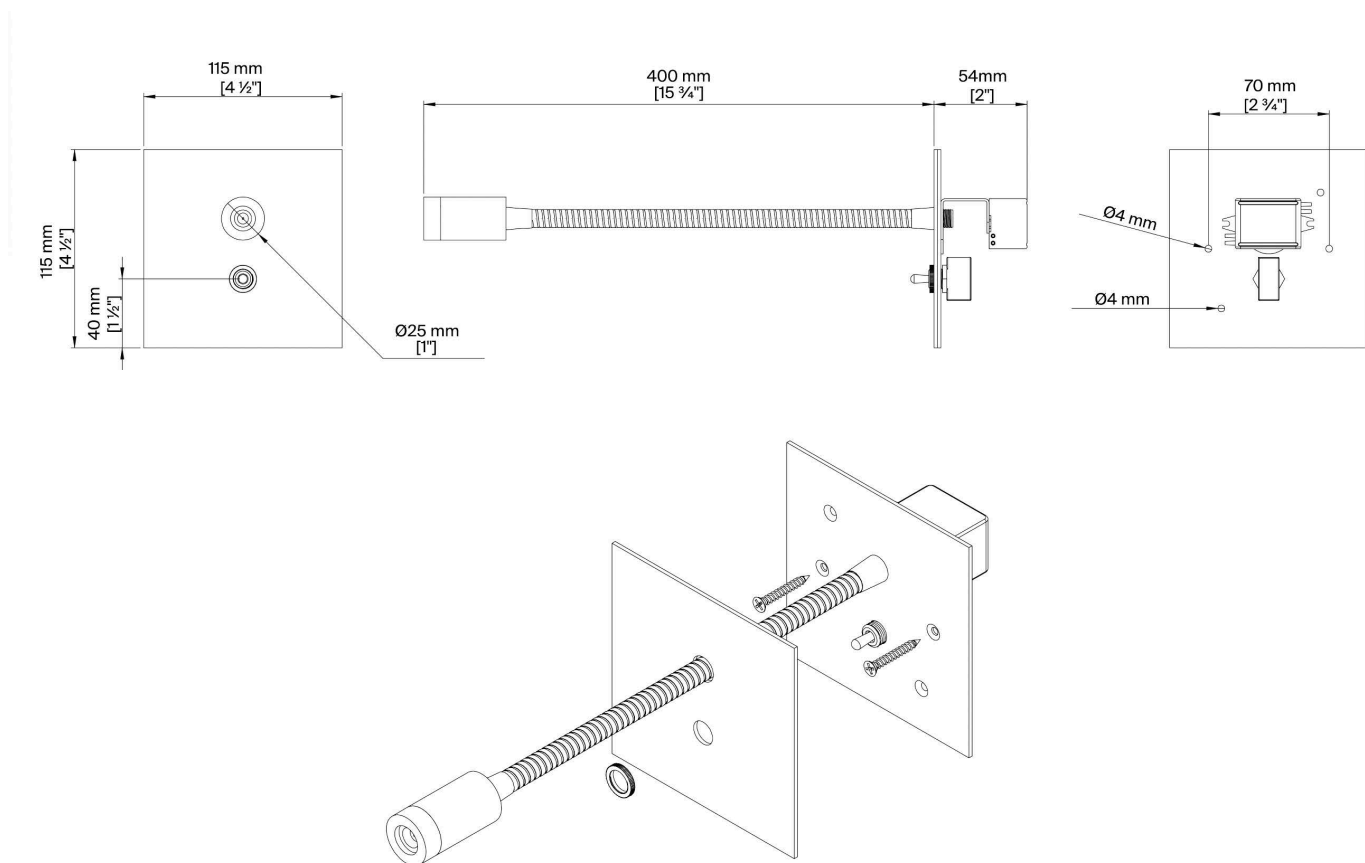

PORTA ROMANA

Large Jordan Wall Light

TWL89L| Antique Brass

Antique Brass

APPROXIMATE HEIGHT
114 mm | 4 1/2"

CONSTRUCTED FROM
Patinated or nickel plated
brass

MAX WATTAGE
1.2W

WIDTH
114 mm | 4 1/2"

NET WEIGHT
0.5 kg | 1.1 lbs

LAMP
LED Supplied Fitted

VOLTAGE
120V

Finishes

1. Antique Brass
2. Bronze
3. Nickel

Jordan Wall Light Large

TWL89L

HEIGHT
115mm | 4 1/2"

WIDTH
115mm | 4 1/2"

© Porta Romana 2022

Dimensions and weights are provided as a guide. All Porta Romana Products are made by hand and variations can occur in some products. The products you are buying or marketing are exclusive designs belonging to Porta Romana. Please do not submit design sheets featuring our products to other manufacturing companies nor to other parties who might. Any manufacturer found to be reproducing Porta Romana products will be breaching copyright law and will be actively pursued