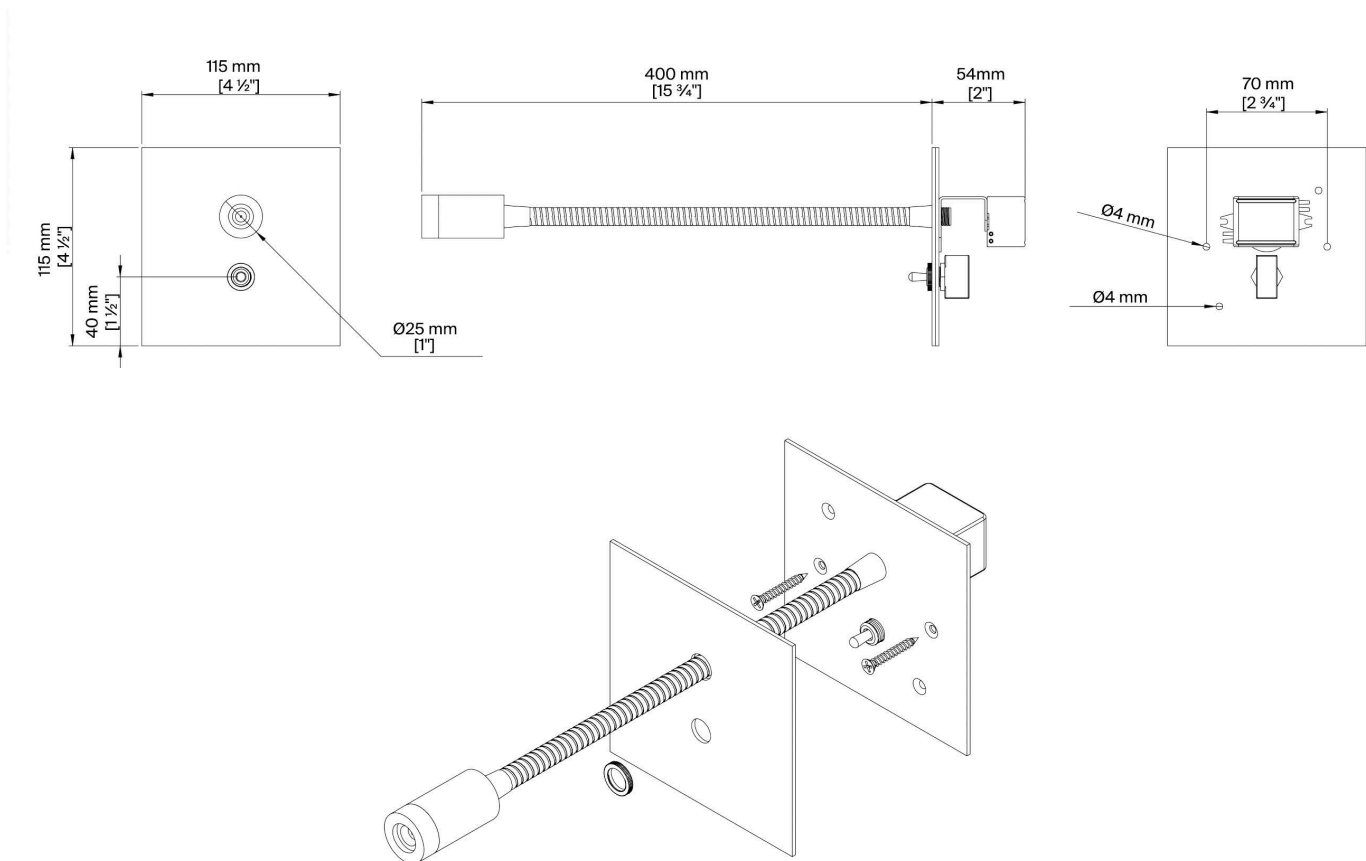

## Large Jordan Wall Light

TWL89L| Antique Brass

Antique Brass

APPROXIMATE HEIGHT  
114 mm | 4 1/2"

CONSTRUCTED FROM  
Patinated or nickel plated  
brass

MAX WATTAGE  
1.2W

WIDTH  
114 mm | 4 1/2"

NET WEIGHT  
0.5 kg | 1.1 lbs

# Jordan Wall Light Large

TWL89L

HEIGHT  
115mm | 4 1/2"

WIDTH  
115mm | 4 1/2"

© Porta Romana 2022

Dimensions and weights are provided as a guide. All Porta Romana Products are made by hand and variations can occur in some products. The products you are buying or marketing are exclusive designs belonging to Porta Romana. Please do not submit design sheets featuring our products to other manufacturing companies nor to other parties who might. Any manufacturer found to be reproducing Porta Romana products will be breaching copyright law and will be actively pursued