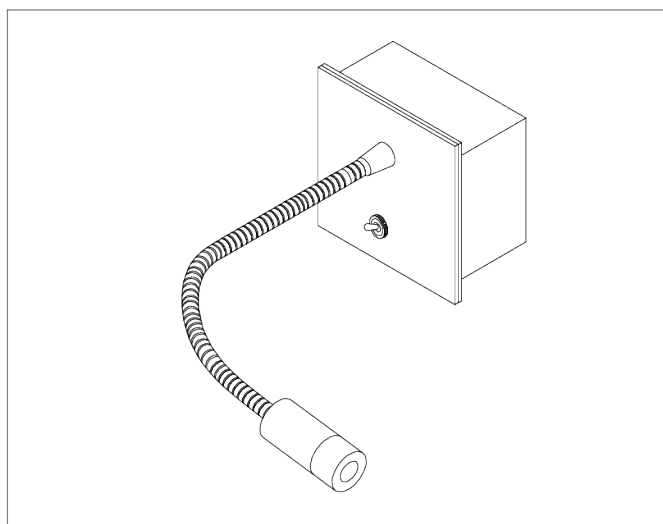

PORTA ROMANA

Jordan Wall Light Small

TWL89S | Nickel

Shown in Nickel

HEIGHT 85mm 3 1/2"	CONSTRUCTED FROM Patinated or nickel plated brass	MAX WATTAGE 1.2W
WIDTH 85mm 3 1/2"	WEIGHT 0.5 kg 1.1 lbs	LAMP LED Supplied Fitted
	PROJECTION 300mm 12"	VOLTAGE 220-240V

FINISHES

- 1 Antique Brass
- 2 Bronze
- 3 Nickel

© Porta Romana 2022

PR

PORTAROMANA.COM

Jordan Wall Light Small

TWL89S

HEIGHT
85mm | 3 1/2"

WIDTH
85mm | 3 1/2"

EXPLODED VIEW

FRONT

SIDE

© Porta Romana 2022

Dimensions and weights are provided as a guide. All Porta Romana Products are made by hand and variations can occur in some products. The products you are buying or marketing are exclusive designs belonging to Porta Romana. Please do not submit design sheets featuring our products to other manufacturing companies nor to other parties who might. Any manufacturer found to be reproducing Porta Romana products will be breaching copyright law and will be actively pursued