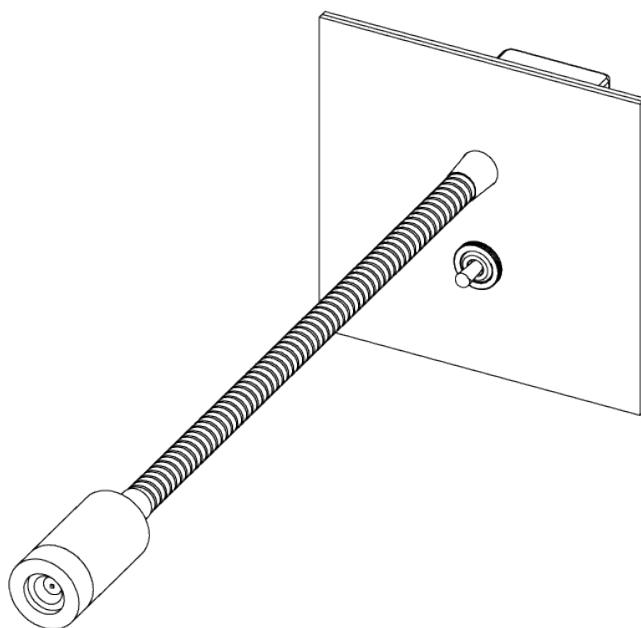

PORTA ROMANA

Jordan Wall Light Small

TWL89S | Nickel

Shown in Nickel

HEIGHT 85mm 3 1/2"	CONSTRUCTED FROM Patinated or nickel plated brass	MAX WATTAGE 1.2W
WIDTH 85mm 3 1/2"	WEIGHT 0.5 kg 1.1 lbs	LAMP LED Supplied Fitted
	PROJECTION 300mm 12"	VOLTAGE 220-240V

FINISHES

- 1 Antique Brass
- 2 Bronze
- 3 Nickel

© Porta Romana 2022

PR

PORTAROMANA.COM

Jordan Wall Light Small

TWL89S

HEIGHT
85mm | 3 1/2"

WIDTH
85mm | 3 1/2"

EXPLODED VIEW

FRONT

SIDE

© Porta Romana 2022

Dimensions and weights are provided as a guide. All Porta Romana Products are made by hand and variations can occur in some products. The products you are buying or marketing are exclusive designs belonging to Porta Romana. Please do not submit design sheets featuring our products to other manufacturing companies nor to other parties who might. Any manufacturer found to be reproducing Porta Romana products will be breaching copyright law and will be actively pursued