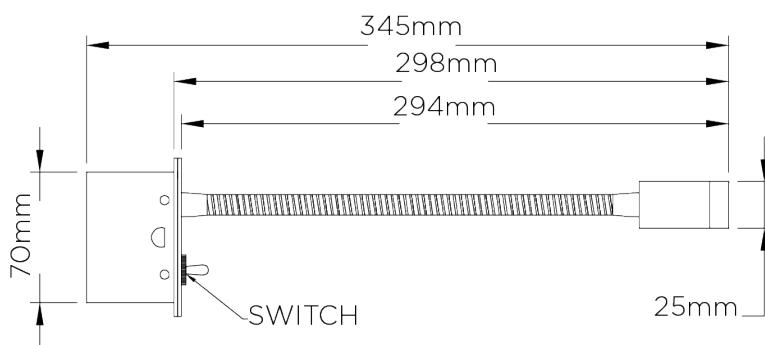

PORTA ROMANA

Jordan Wall Light Small

TWL89S | Nickel

Shown in Nickel

HEIGHT 85mm 3 1/2"	CONSTRUCTED FROM Patinated or nickel plated brass	MAX WATTAGE 1.2W
WIDTH 85mm 3 1/2"	WEIGHT 0.5 kg 1.1 lbs	LAMP LED Supplied Fitted
	PROJECTION 300mm 12"	VOLTAGE 220-240V

FINISHES

- 1 Antique Brass
- 2 Bronze
- 3 Nickel

© Porta Romana 2022

PR

PORTAROMANA.COM

Jordan Wall Light Small

TWL89S

HEIGHT
85mm | 3 1/2"

WIDTH
85mm | 3 1/2"

EXPLODED VIEW

FRONT

SIDE

© Porta Romana 2022

Dimensions and weights are provided as a guide. All Porta Romana Products are made by hand and variations can occur in some products. The products you are buying or marketing are exclusive designs belonging to Porta Romana. Please do not submit design sheets featuring our products to other manufacturing companies nor to other parties who might. Any manufacturer found to be reproducing Porta Romana products will be breaching copyright law and will be actively pursued