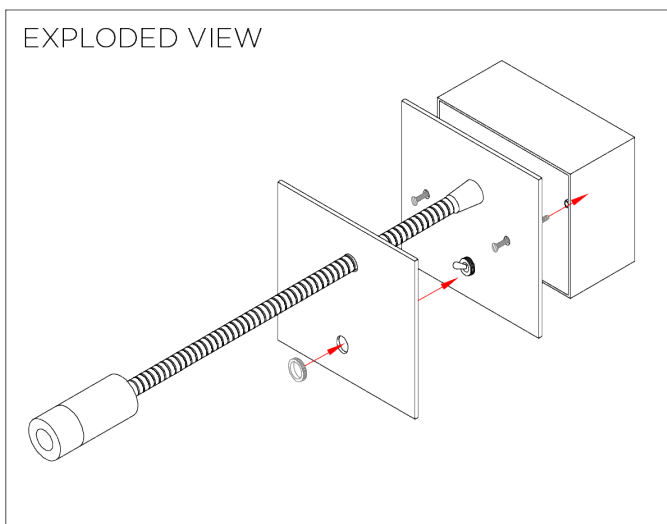

PORTA ROMANA

Jordan Wall Light Small

TWL89S | Nickel

Shown in Nickel

HEIGHT 85mm 3 1/2"	CONSTRUCTED FROM Patinated or nickel plated brass	MAX WATTAGE 1.2W
WIDTH 85mm 3 1/2"	WEIGHT 0.5 kg 1.1 lbs	LAMP LED Supplied Fitted
	PROJECTION 300mm 12"	VOLTAGE 220-240V

FINISHES

- 1 Antique Brass
- 2 Bronze
- 3 Nickel

© Porta Romana 2022

PR

PORTAROMANA.COM

Jordan Wall Light Small

TWL89S

HEIGHT
85mm | 3 1/2"

WIDTH
85mm | 3 1/2"

EXPLODED VIEW

FRONT

SIDE

© Porta Romana 2022

Dimensions and weights are provided as a guide. All Porta Romana Products are made by hand and variations can occur in some products. The products you are buying or marketing are exclusive designs belonging to Porta Romana. Please do not submit design sheets featuring our products to other manufacturing companies nor to other parties who might. Any manufacturer found to be reproducing Porta Romana products will be breaching copyright law and will be actively pursued