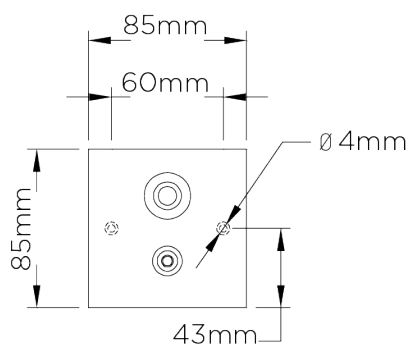

PORTA ROMANA

Jordan Wall Light Small

TWL89S | Nickel

Shown in Nickel

HEIGHT 85mm 3 1/2"	CONSTRUCTED FROM Patinated or nickel plated brass	MAX WATTAGE 1.2W
WIDTH 85mm 3 1/2"	WEIGHT 0.5 kg 1.1 lbs	LAMP LED Supplied Fitted
	PROJECTION 300mm 12"	VOLTAGE 220-240V

FINISHES

- 1 Antique Brass
- 2 Bronze
- 3 Nickel

© Porta Romana 2022

PR

PORTAROMANA.COM

Jordan Wall Light Small

TWL89S

HEIGHT
85mm | 3 1/2"

WIDTH
85mm | 3 1/2"

EXPLODED VIEW

FRONT

SIDE

© Porta Romana 2022

Dimensions and weights are provided as a guide. All Porta Romana Products are made by hand and variations can occur in some products. The products you are buying or marketing are exclusive designs belonging to Porta Romana. Please do not submit design sheets featuring our products to other manufacturing companies nor to other parties who might. Any manufacturer found to be reproducing Porta Romana products will be breaching copyright law and will be actively pursued