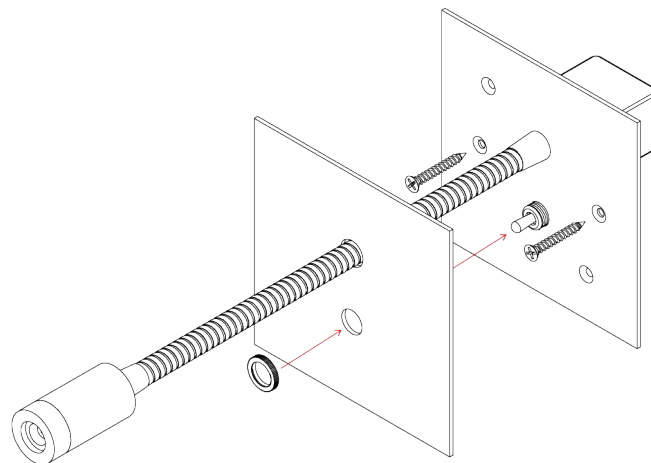

## Jordan Wall Light Small

TWL89S | Bronze

Shown in Bronze

HEIGHT  
114mm | 4 1/2"

CONSTRUCTED FROM  
Patinated or nickel plated brass

MAX WATTAGE  
1.2W

WIDTH  
114mm | 4 1/2"

WEIGHT  
0.5 kg | 1.1 lbs

# Jordan Wall Light Small

TWL89S

HEIGHT  
114mm | 4 1/2"

WIDTH  
114mm | 4 1/2"

© Porta Romana 2022

Dimensions and weights are provided as a guide. All Porta Romana Products are made by hand and variations can occur in some products. The products you are buying or marketing are exclusive designs belonging to Porta Romana. Please do not submit design sheets featuring our products to other manufacturing companies nor to other parties who might. Any manufacturer found to be reproducing Porta Romana products will be breaching copyright law and will be actively pursued