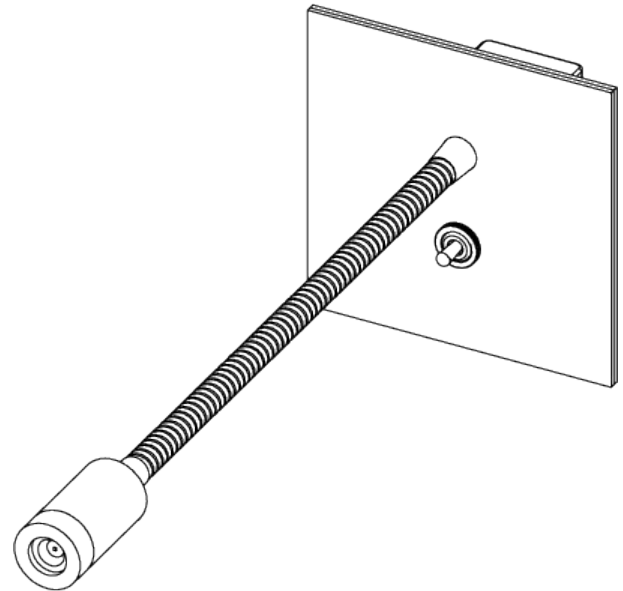

## Jordan Wall Light Small

TWL89S | Bronze

Shown in Bronze

HEIGHT  
114mm | 4 1/2"

CONSTRUCTED FROM  
Patinated or nickel plated brass

MAX WATTAGE  
1.2W

WIDTH  
114mm | 4 1/2"

WEIGHT  
0.5 kg | 1.1 lbs

# Jordan Wall Light Small

TWL89S

HEIGHT  
114mm | 4 1/2"

WIDTH  
114mm | 4 1/2"

© Porta Romana 2022

Dimensions and weights are provided as a guide. All Porta Romana Products are made by hand and variations can occur in some products. The products you are buying or marketing are exclusive designs belonging to Porta Romana. Please do not submit design sheets featuring our products to other manufacturing companies nor to other parties who might. Any manufacturer found to be reproducing Porta Romana products will be breaching copyright law and will be actively pursued