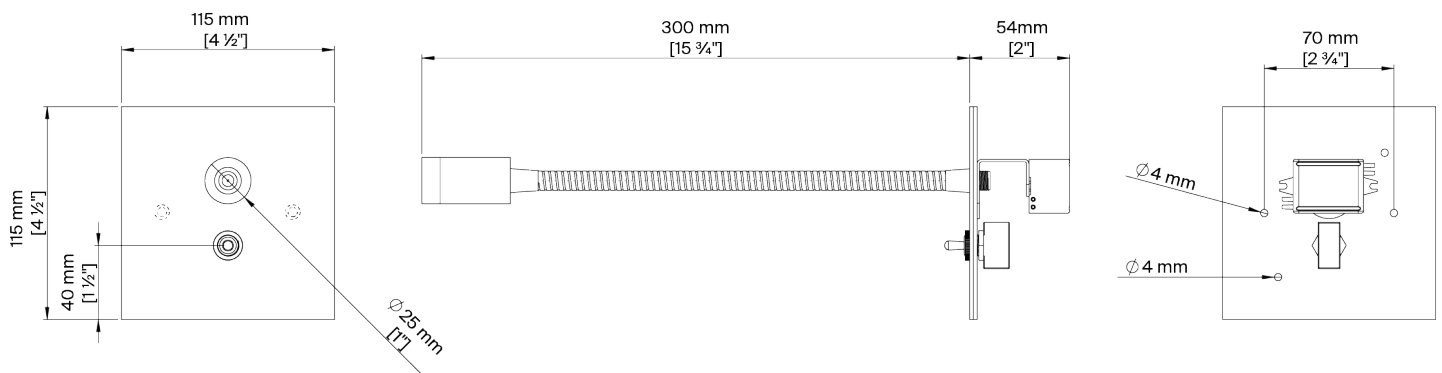

## Jordan Wall Light Small

TWL89S | Bronze

Shown in Bronze

HEIGHT  
114mm | 4 1/2"

CONSTRUCTED FROM  
Patinated or nickel plated brass

MAX WATTAGE  
1.2W

WIDTH  
114mm | 4 1/2"

WEIGHT  
0.5 kg | 1.1 lbs

# Jordan Wall Light Small

TWL89S

HEIGHT  
114mm | 4 1/2"

WIDTH  
114mm | 4 1/2"

© Porta Romana 2022

Dimensions and weights are provided as a guide. All Porta Romana Products are made by hand and variations can occur in some products. The products you are buying or marketing are exclusive designs belonging to Porta Romana. Please do not submit design sheets featuring our products to other manufacturing companies nor to other parties who might. Any manufacturer found to be reproducing Porta Romana products will be breaching copyright law and will be actively pursued