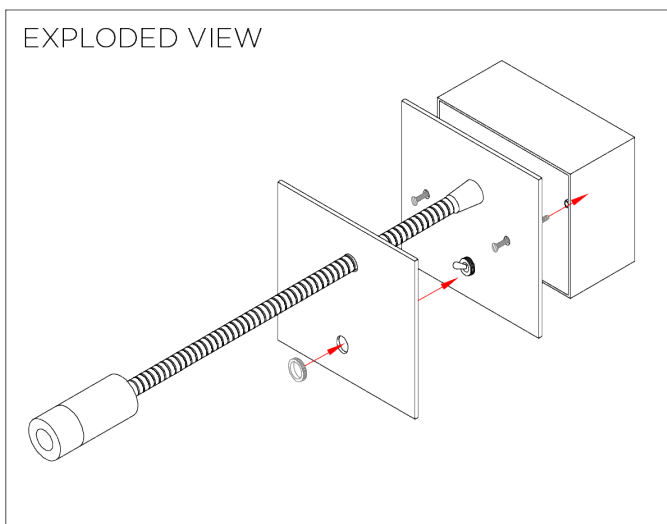

## Jordan Wall Light Small

TWL89S | Bronze

Shown in Bronze

<b>HEIGHT</b> 85mm   3 1/2"	<b>CONSTRUCTED FROM</b> Patinated or nickel plated brass	<b>MAX WATTAGE</b> 1.2W
<b>WIDTH</b> 85mm   3 1/2"	<b>WEIGHT</b> 0.5 kg   1.1 lbs	<b>LAMP</b> LED Supplied Fitted
	<b>PROJECTION</b> 300mm   12"	<b>VOLTAGE</b> 220-240V

# Jordan Wall Light Small

TWL89S

HEIGHT  
85mm | 3 1/2"

WIDTH  
85mm | 3 1/2"

EXPLODED VIEW

FRONT

SIDE

© Porta Romana 2022