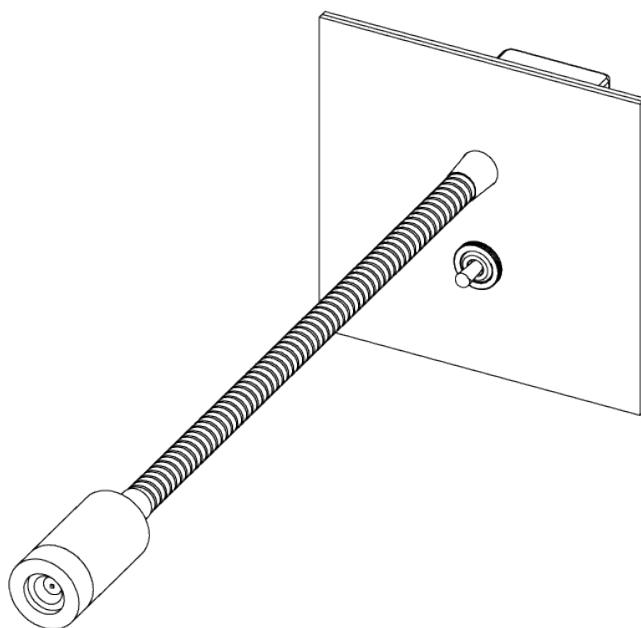

## Jordan Wall Light Small

TWL89S | Bronze

Shown in Bronze

<b>HEIGHT</b> 85mm   3 1/2"	<b>CONSTRUCTED FROM</b> Patinated or nickel plated brass	<b>MAX WATTAGE</b> 1.2W
<b>WIDTH</b> 85mm   3 1/2"	<b>WEIGHT</b> 0.5 kg   1.1 lbs	<b>LAMP</b> LED Supplied Fitted
	<b>PROJECTION</b> 300mm   12"	<b>VOLTAGE</b> 220-240V

# Jordan Wall Light Small

TWL89S

HEIGHT  
85mm | 3 1/2"

WIDTH  
85mm | 3 1/2"

EXPLODED VIEW

FRONT

SIDE

© Porta Romana 2022