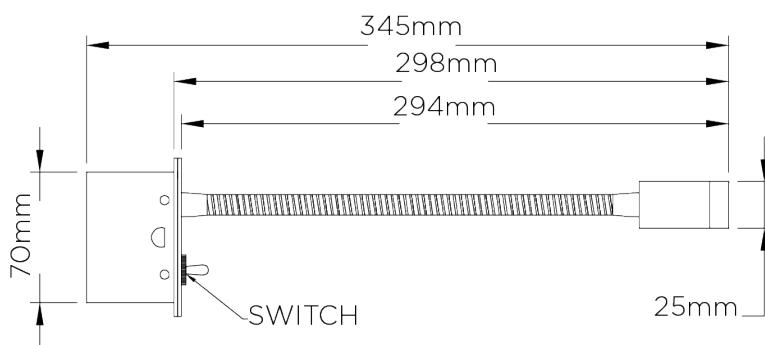

## Jordan Wall Light Small

TWL89S | Bronze

Shown in Bronze

<b>HEIGHT</b> 85mm   3 1/2"	<b>CONSTRUCTED FROM</b> Patinated or nickel plated brass	<b>MAX WATTAGE</b> 1.2W
<b>WIDTH</b> 85mm   3 1/2"	<b>WEIGHT</b> 0.5 kg   1.1 lbs	<b>LAMP</b> LED Supplied Fitted
	<b>PROJECTION</b> 300mm   12"	<b>VOLTAGE</b> 220-240V

# Jordan Wall Light Small

TWL89S

HEIGHT  
85mm | 3 1/2"

WIDTH  
85mm | 3 1/2"

EXPLODED VIEW

FRONT

SIDE

© Porta Romana 2022