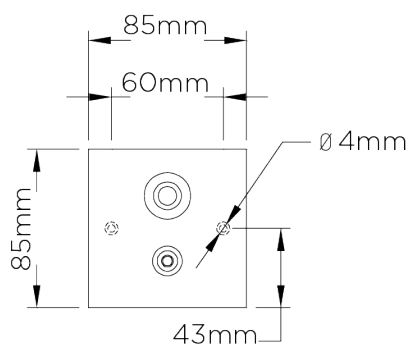

## Jordan Wall Light Small

TWL89S | Bronze

Shown in Bronze

<b>HEIGHT</b> 85mm   3 1/2"	<b>CONSTRUCTED FROM</b> Patinated or nickel plated brass	<b>MAX WATTAGE</b> 1.2W
<b>WIDTH</b> 85mm   3 1/2"	<b>WEIGHT</b> 0.5 kg   1.1 lbs	<b>LAMP</b> LED Supplied Fitted
	<b>PROJECTION</b> 300mm   12"	<b>VOLTAGE</b> 220-240V

# Jordan Wall Light Small

TWL89S

HEIGHT  
85mm | 3 1/2"

WIDTH  
85mm | 3 1/2"

EXPLODED VIEW

FRONT

SIDE

© Porta Romana 2022