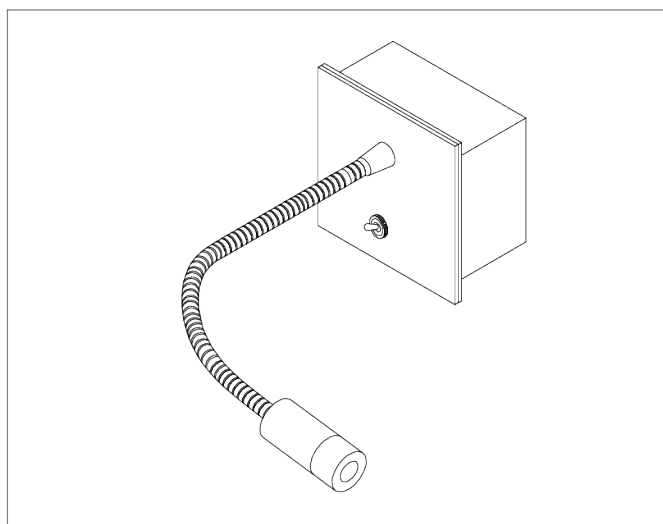

## Jordan Wall Light Small

TWL89S | Bronze

Shown in Bronze

<b>HEIGHT</b> 85mm   3 1/2"	<b>CONSTRUCTED FROM</b> Patinated or nickel plated brass	<b>MAX WATTAGE</b> 1.2W
<b>WIDTH</b> 85mm   3 1/2"	<b>WEIGHT</b> 0.5 kg   1.1 lbs	<b>LAMP</b> LED Supplied Fitted
	<b>PROJECTION</b> 300mm   12"	<b>VOLTAGE</b> 220-240V

# Jordan Wall Light Small

TWL89S

HEIGHT  
85mm | 3 1/2"

WIDTH  
85mm | 3 1/2"

EXPLODED VIEW

FRONT

SIDE

© Porta Romana 2022