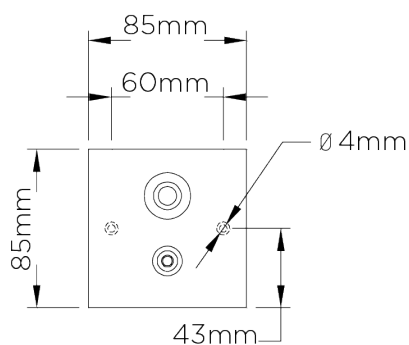

PORTA ROMANA

Jordan Wall Light Small

TWL89S | Antique Brass

Shown in Antique Brass

HEIGHT 85mm 3 1/2"	CONSTRUCTED FROM Patinated or nickel plated brass	LAMP LED Supplied Fitted
WIDTH 85mm 3 1/2"	WEIGHT 0.5 kg 1.1 lbs	VOLTAGE 220-240V
	PROJECTION 300mm 12"	

FINISHES

- 1 Antique Brass
- 2 Bronze
- 3 Nickel

© Porta Romana 2022

PR

PORTAROMANA.COM

Jordan Wall Light Small

TWL89S

HEIGHT
85mm | 3 1/2"

WIDTH
85mm | 3 1/2"

EXPLODED VIEW

FRONT

SIDE

© Porta Romana 2022

Dimensions and weights are provided as a guide. All Porta Romana Products are made by hand and variations can occur in some products. The products you are buying or marketing are exclusive designs belonging to Porta Romana. Please do not submit design sheets featuring our products to other manufacturing companies nor to other parties who might. Any manufacturer found to be reproducing Porta Romana products will be breaching copyright law and will be actively pursued