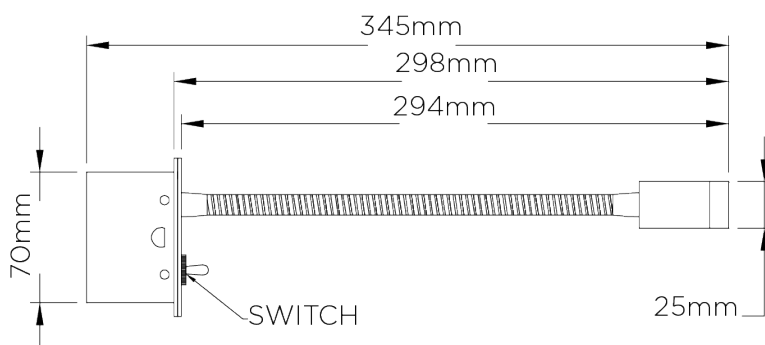

PORTA ROMANA

Jordan Wall Light Small

TWL89S | Antique Brass

Shown in Antique Brass

HEIGHT 85mm 3 1/2"	CONSTRUCTED FROM Patinated or nickel plated brass	LAMP LED Supplied Fitted
WIDTH 85mm 3 1/2"	WEIGHT 0.5 kg 1.1 lbs	VOLTAGE 220-240V
	PROJECTION 300mm 12"	

FINISHES

- 1 Antique Brass
- 2 Bronze
- 3 Nickel

© Porta Romana 2022

PR

PORTAROMANA.COM

Jordan Wall Light Small

TWL89S

HEIGHT
85mm | 3 1/2"

WIDTH
85mm | 3 1/2"

EXPLODED VIEW

FRONT

SIDE

© Porta Romana 2022

Dimensions and weights are provided as a guide. All Porta Romana Products are made by hand and variations can occur in some products. The products you are buying or marketing are exclusive designs belonging to Porta Romana. Please do not submit design sheets featuring our products to other manufacturing companies nor to other parties who might. Any manufacturer found to be reproducing Porta Romana products will be breaching copyright law and will be actively pursued