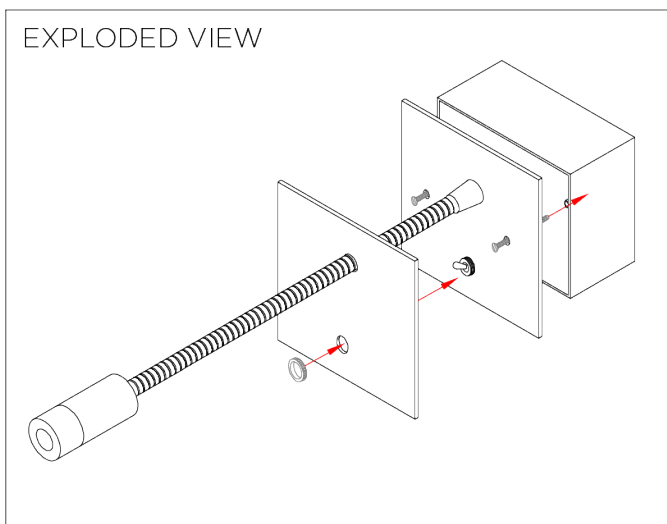

PORTA ROMANA

Jordan Wall Light Small

TWL89S | Antique Brass

Shown in Antique Brass

HEIGHT 85mm 3 1/2"	CONSTRUCTED FROM Patinated or nickel plated brass	LAMP LED Supplied Fitted
WIDTH 85mm 3 1/2"	WEIGHT 0.5 kg 1.1 lbs	VOLTAGE 220-240V
	PROJECTION 300mm 12"	

FINISHES

- 1 Antique Brass
- 2 Bronze
- 3 Nickel

© Porta Romana 2022

PR

PORTAROMANA.COM

Jordan Wall Light Small

TWL89S

HEIGHT
85mm | 3 1/2"

WIDTH
85mm | 3 1/2"

EXPLODED VIEW

FRONT

SIDE

© Porta Romana 2022

Dimensions and weights are provided as a guide. All Porta Romana Products are made by hand and variations can occur in some products. The products you are buying or marketing are exclusive designs belonging to Porta Romana. Please do not submit design sheets featuring our products to other manufacturing companies nor to other parties who might. Any manufacturer found to be reproducing Porta Romana products will be breaching copyright law and will be actively pursued