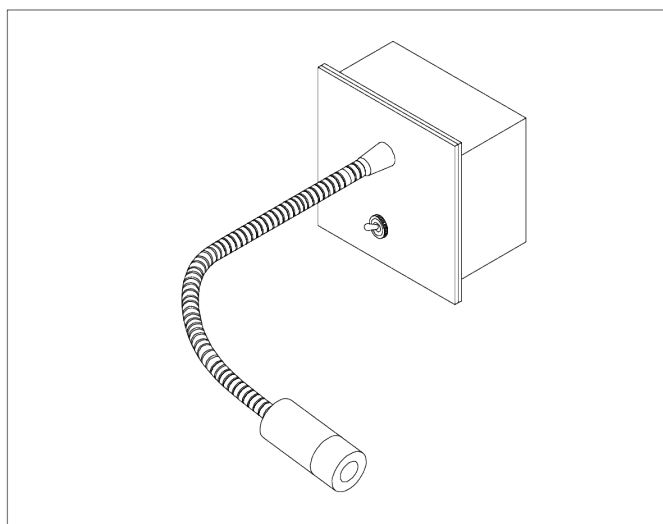

PORTA ROMANA

Jordan Wall Light Small

TWL89S | Antique Brass

Shown in Antique Brass

HEIGHT 85mm 3 1/2"	CONSTRUCTED FROM Patinated or nickel plated brass	LAMP LED Supplied Fitted
WIDTH 85mm 3 1/2"	WEIGHT 0.5 kg 1.1 lbs	VOLTAGE 220-240V
	PROJECTION 300mm 12"	

FINISHES

- 1 Antique Brass
- 2 Bronze
- 3 Nickel

© Porta Romana 2022

PR

PORTAROMANA.COM

Jordan Wall Light Small

TWL89S

HEIGHT
85mm | 3 1/2"

WIDTH
85mm | 3 1/2"

EXPLODED VIEW

FRONT

SIDE

© Porta Romana 2022

Dimensions and weights are provided as a guide. All Porta Romana Products are made by hand and variations can occur in some products. The products you are buying or marketing are exclusive designs belonging to Porta Romana. Please do not submit design sheets featuring our products to other manufacturing companies nor to other parties who might. Any manufacturer found to be reproducing Porta Romana products will be breaching copyright law and will be actively pursued