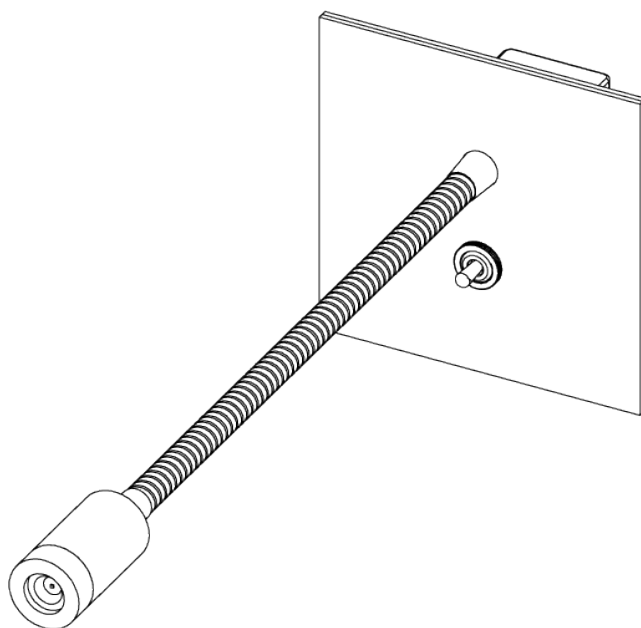

PORTA ROMANA

Jordan Wall Light Small

TWL89S | Antique Brass

Shown in Antique Brass

HEIGHT 85mm 3 1/2"	CONSTRUCTED FROM Patinated or nickel plated brass	LAMP LED Supplied Fitted
WIDTH 85mm 3 1/2"	WEIGHT 0.5 kg 1.1 lbs	VOLTAGE 220-240V
	PROJECTION 300mm 12"	

FINISHES

- 1 Antique Brass
- 2 Bronze
- 3 Nickel

© Porta Romana 2022

PR

PORTAROMANA.COM

Jordan Wall Light Small

TWL89S

HEIGHT
85mm | 3 1/2"

WIDTH
85mm | 3 1/2"

EXPLODED VIEW

FRONT

SIDE

© Porta Romana 2022

Dimensions and weights are provided as a guide. All Porta Romana Products are made by hand and variations can occur in some products. The products you are buying or marketing are exclusive designs belonging to Porta Romana. Please do not submit design sheets featuring our products to other manufacturing companies nor to other parties who might. Any manufacturer found to be reproducing Porta Romana products will be breaching copyright law and will be actively pursued