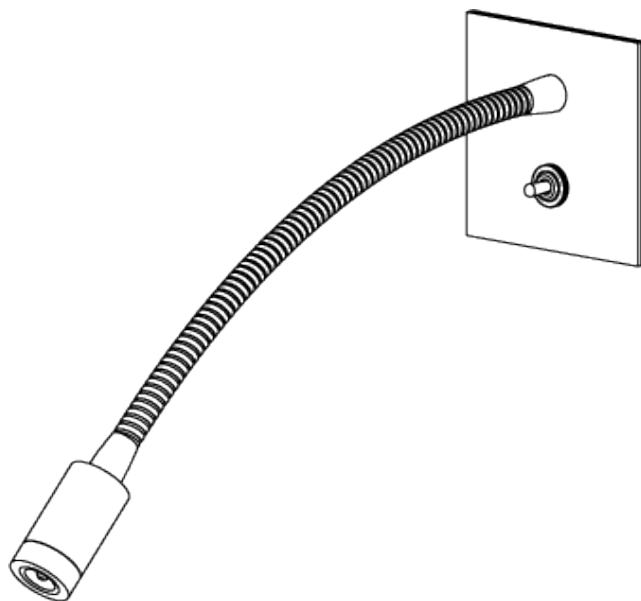

PORTA ROMANA

Jordan Wall Light Large

TWL89L | Nickel

Nickel

HEIGHT 85mm 3 1/2"	CONSTRUCTED FROM Patinated or nickel plated brass	MAX WATTAGE 1.2W
WIDTH 85mm 3 1/2"	WEIGHT 0.5 kg 1.1 lbs	LAMP LED Supplied Fitted
	PROJECTION 400mm 15 3/4"	VOLTAGE 220-240V

FINISHES

- 1 Bronze
- 2 Nickel
- 3 Antique Brass

© Porta Romana 2022

Jordan Wall Light Large

TWL89L

HEIGHT
85mm | 3 1/2"

WIDTH
85mm | 3 1/2"

© Porta Romana 2022