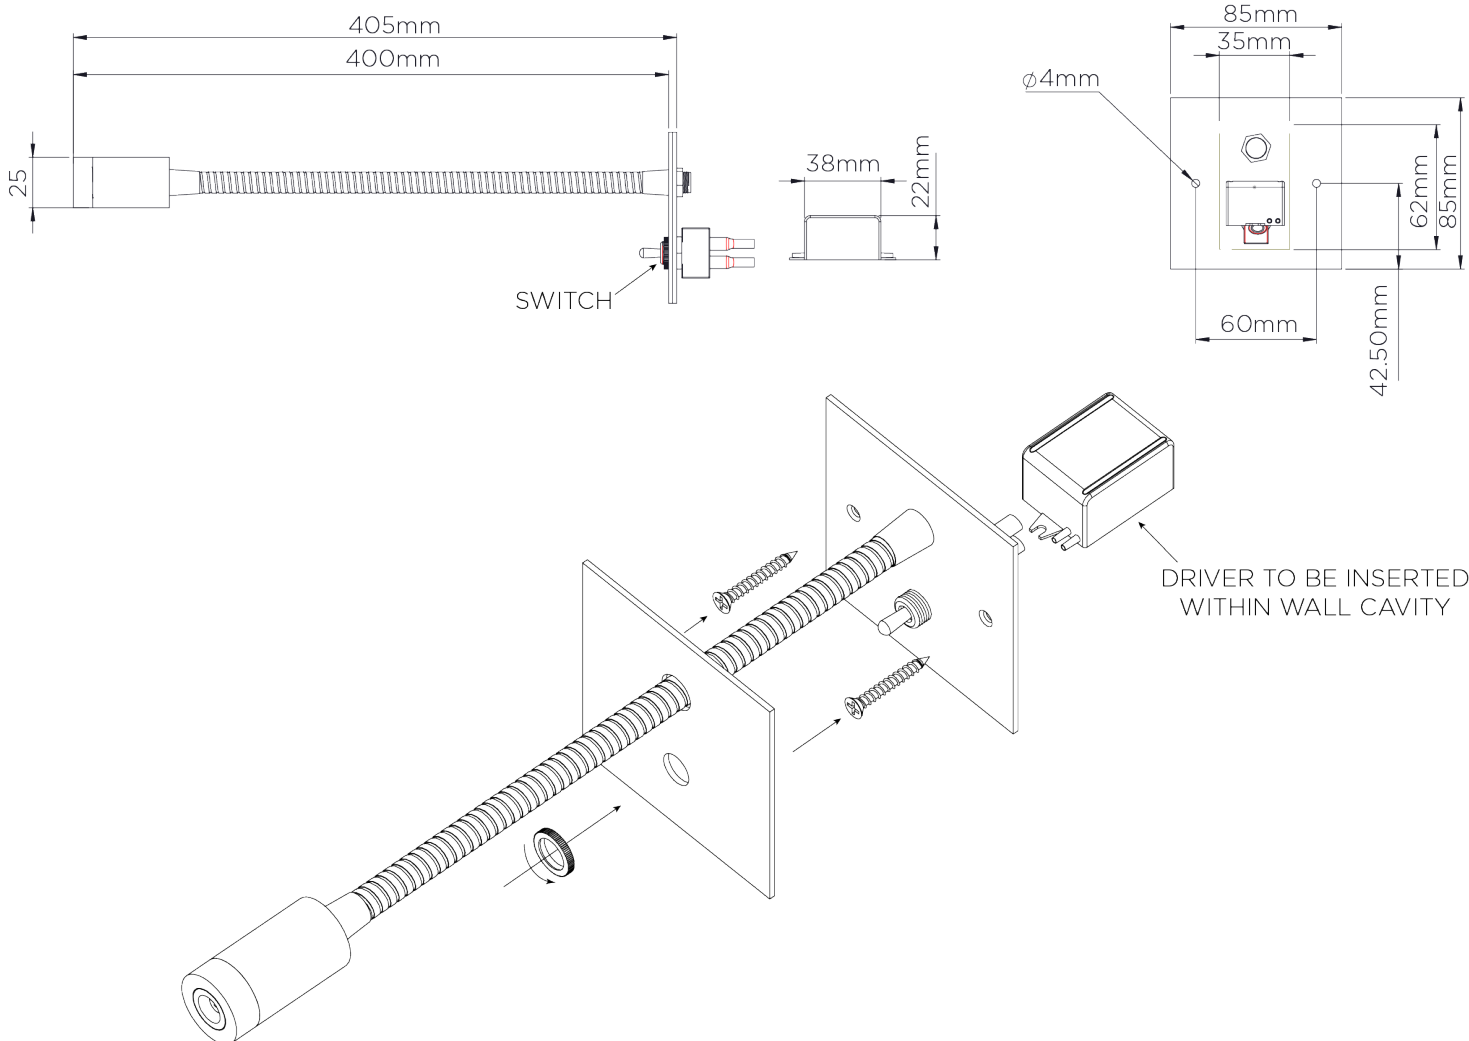

PORTA ROMANA

Jordan Wall Light Large

TWL89L | Nickel

Nickel

HEIGHT 85mm 3 1/2"	CONSTRUCTED FROM Patinated or nickel plated brass	MAX WATTAGE 1.2W
WIDTH 85mm 3 1/2"	WEIGHT 0.5 kg 1.1 lbs	LAMP LED Supplied Fitted
	PROJECTION 400mm 15 3/4"	VOLTAGE 220-240V

FINISHES

- 1 Bronze
- 2 Nickel
- 3 Antique Brass

© Porta Romana 2022

Jordan Wall Light Large

TWL89L

HEIGHT
85mm | 3 1/2"

WIDTH
85mm | 3 1/2"

© Porta Romana 2022