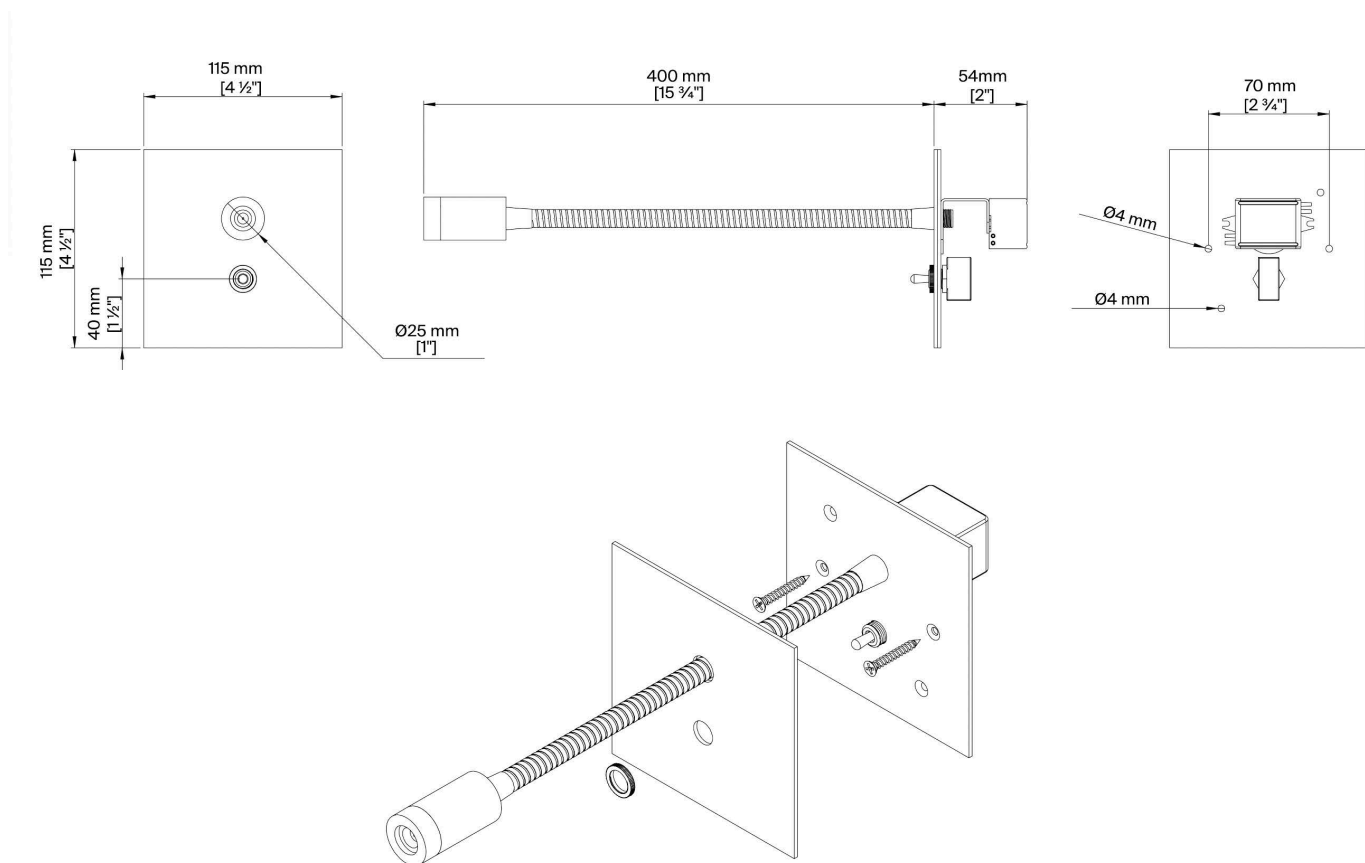

PORTA ROMANA

Jordan Wall Light Large

TWL89L | Nickel

Nickel

HEIGHT
114 mm | 3 1/2"

CONSTRUCTED FROM
Patinated or nickel plated brass

MAX WATTAGE
1.2W

WIDTH
114 mm | 3 1/2"

WEIGHT
0.5 kg | 1.1 lbs

LAMP
LED Supplied Fitted

PROJECTION
400mm | 15 3/4"

VOLTAGE
120V

FINISHES
1 Bronze
2 Nickel
3 Antique Brass

THIS PRODUCT REQUIRES A WALL CAVITY

© Porta Romana 2022

PR

PORTAROMANA.COM

Jordan Wall Light Large

TWL89L

HEIGHT
115mm | 4 1/2"

WIDTH
115mm | 4 1/2"

© Porta Romana 2022

Dimensions and weights are provided as a guide. All Porta Romana Products are made by hand and variations can occur in some products. The products you are buying or marketing are exclusive designs belonging to Porta Romana. Please do not submit design sheets featuring our products to other manufacturing companies nor to other parties who might. Any manufacturer found to be reproducing Porta Romana products will be breaching copyright law and will be actively pursued