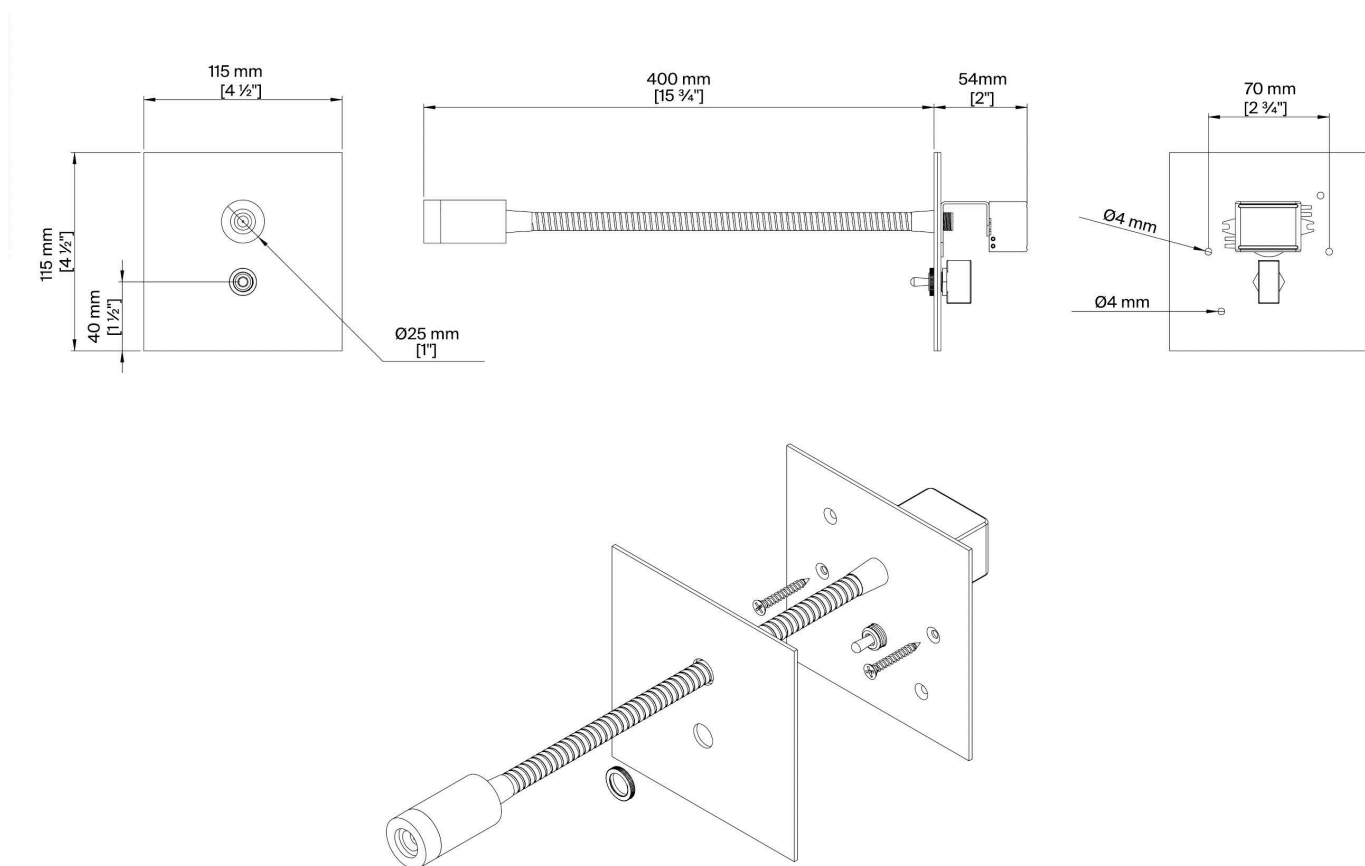

## Jordan Wall Light Large

TWL89L | Nickel

Nickel

**HEIGHT**  
114 mm | 3 1/2"

**CONSTRUCTED FROM**  
Patinated or nickel plated brass

**MAX WATTAGE**  
1.2W

**WIDTH**  
114 mm | 3 1/2"

**WEIGHT**  
0.5 kg | 1.1 lbs

**LAMP**  
LED Supplied Fitted

**PROJECTION**  
400mm | 15 3/4"

**VOLTAGE**  
120V

# Jordan Wall Light Large

TWL89L

HEIGHT  
115mm | 4 1/2"

WIDTH  
115mm | 4 1/2"

© Porta Romana 2022

Dimensions and weights are provided as a guide. All Porta Romana Products are made by hand and variations can occur in some products. The products you are buying or marketing are exclusive designs belonging to Porta Romana. Please do not submit design sheets featuring our products to other manufacturing companies nor to other parties who might. Any manufacturer found to be reproducing Porta Romana products will be breaching copyright law and will be actively pursued