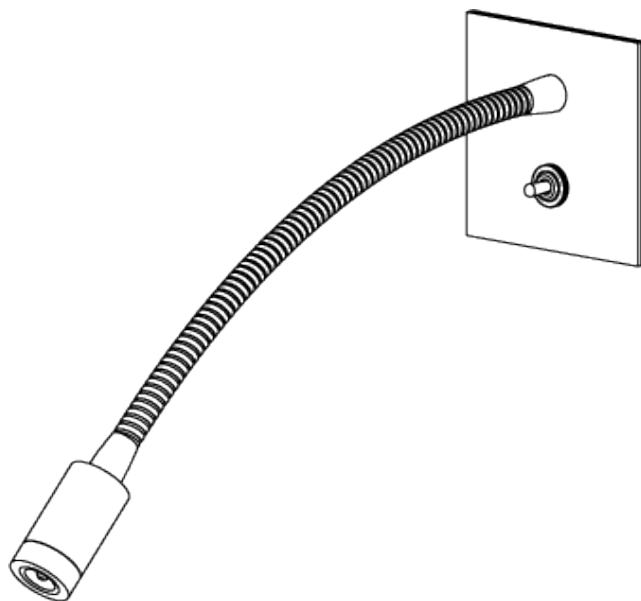

PORTA ROMANA

Jordan Wall Light Large

TWL89L | Nickel

Nickel

HEIGHT
85mm | 3 1/2"

CONSTRUCTED FROM
Patinated or nickel plated brass

MAX WATTAGE
1.2W

WIDTH
85mm | 3 1/2"

WEIGHT
0.5 kg | 1.1 lbs

LAMP
LED Supplied Fitted

PROJECTION
400mm | 15 3/4"

VOLTAGE
220-240V

FINISHES

- 1 Bronze
- 2 Nickel
- 3 Antique Brass

THIS PRODUCT REQUIRES A WALL CAVITY

Jordan Wall Light Large

TWL89L

HEIGHT
85mm | 3 1/2"

WIDTH
85mm | 3 1/2"

© Porta Romana 2022

Dimensions and weights are provided as a guide. All Porta Romana Products are made by hand and variations can occur in some products. The products you are buying or marketing are exclusive designs belonging to Porta Romana. Please do not submit design sheets featuring our products to other manufacturing companies nor to other parties who might. Any manufacturer found to be reproducing Porta Romana products will be breaching copyright law and will be actively pursued