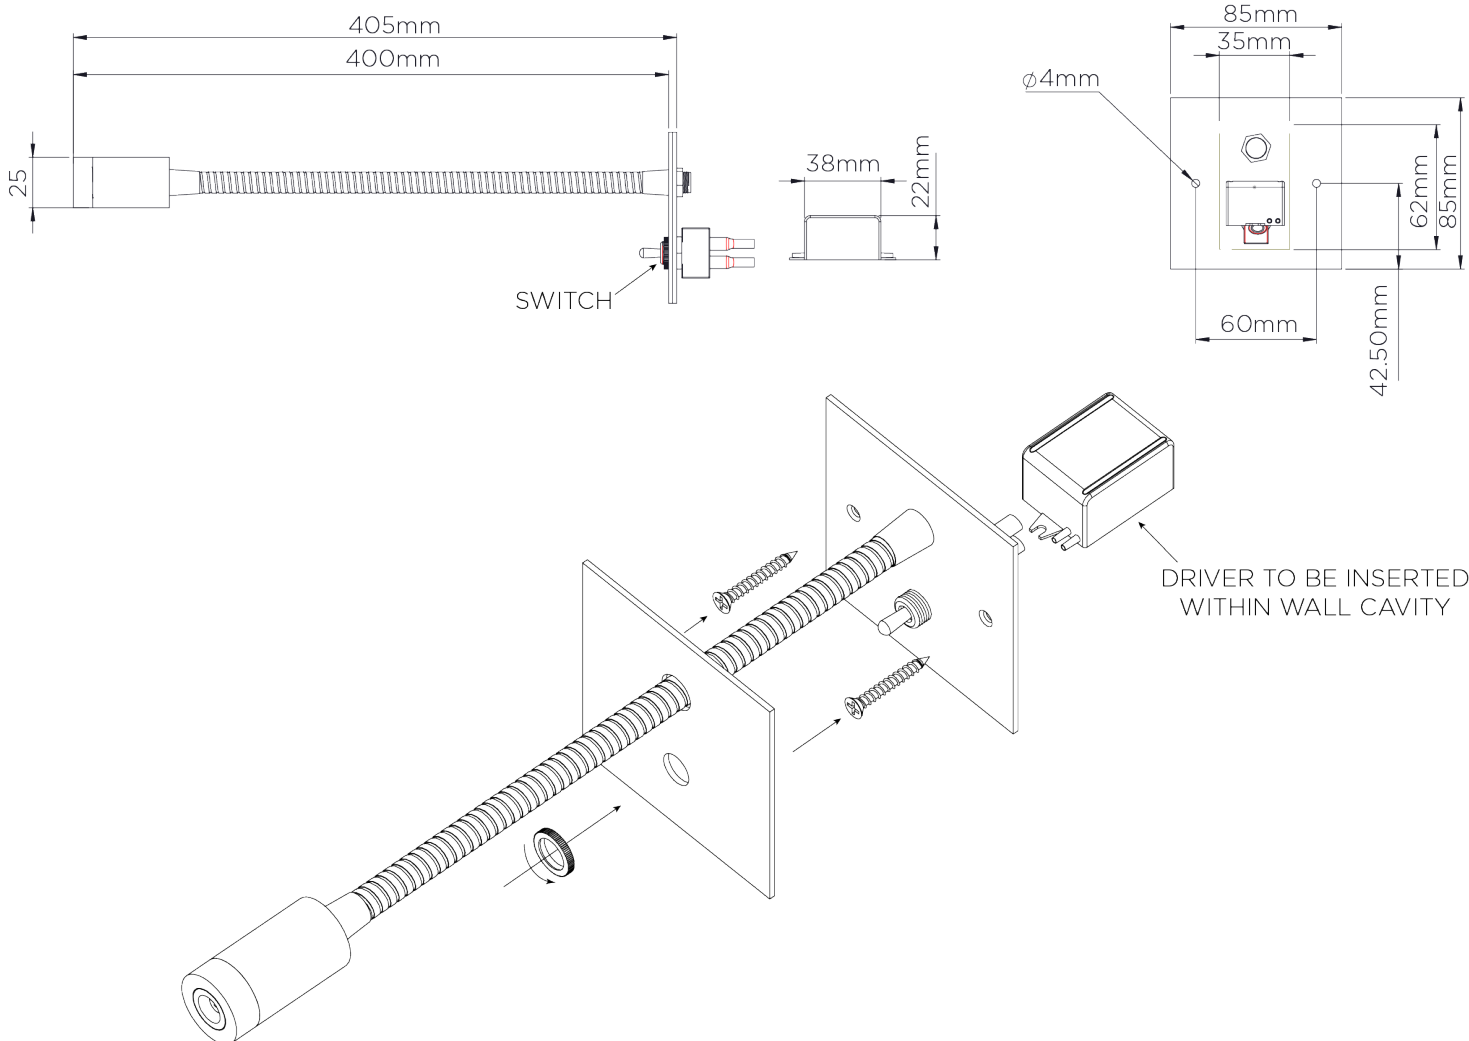

PORTA ROMANA

Jordan Wall Light Large

TWL89L | Nickel

Nickel

HEIGHT
85mm | 3 1/2"

CONSTRUCTED FROM
Patinated or nickel plated brass

MAX WATTAGE
1.2W

WIDTH
85mm | 3 1/2"

WEIGHT
0.5 kg | 1.1 lbs

LAMP
LED Supplied Fitted

PROJECTION
400mm | 15 3/4"

VOLTAGE
220-240V

FINISHES

- 1 Bronze
- 2 Nickel
- 3 Antique Brass

THIS PRODUCT REQUIRES A WALL CAVITY

Jordan Wall Light Large

TWL89L

HEIGHT
85mm | 3 1/2"

WIDTH
85mm | 3 1/2"

© Porta Romana 2022

Dimensions and weights are provided as a guide. All Porta Romana Products are made by hand and variations can occur in some products. The products you are buying or marketing are exclusive designs belonging to Porta Romana. Please do not submit design sheets featuring our products to other manufacturing companies nor to other parties who might. Any manufacturer found to be reproducing Porta Romana products will be breaching copyright law and will be actively pursued