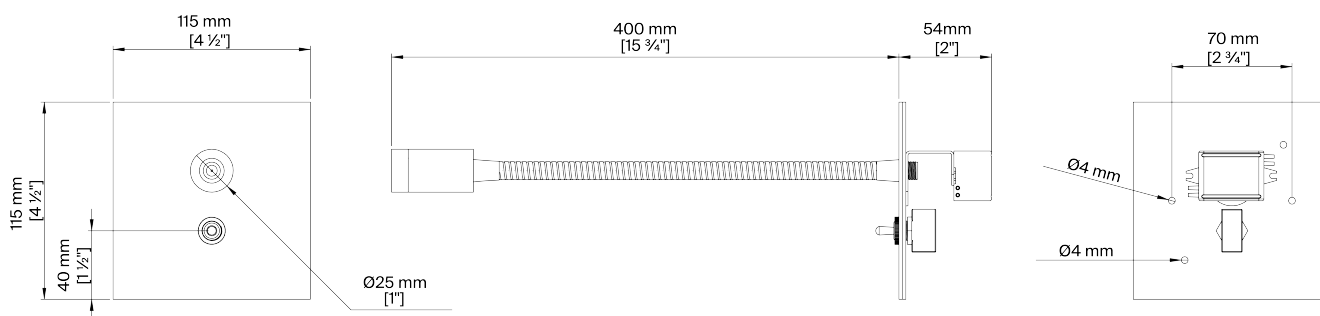

PORTA ROMANA

Jordan Wall Light Large

TWL89L | Bronze

Bronze

HEIGHT
115 mm | 4 1/2"

CONSTRUCTED FROM
Patinated or nickel plated brass

MAX WATTAGE
1.2W

WIDTH
115 mm | 4 1/2"

WEIGHT
0.5 kg | 1.1 lbs

LAMP
LED Supplied Fitted

PROJECTION
400mm | 15 3/4"

VOLTAGE
120V

FINISHES

- 1 Bronze
- 2 Nickel
- 3 Antique Brass

Jordan Wall Light Large

TWL89L

HEIGHT
115mm | 4 1/2"

WIDTH
115mm | 4 1/2"

© Porta Romana 2022

Dimensions and weights are provided as a guide. All Porta Romana Products are made by hand and variations can occur in some products. The products you are buying or marketing are exclusive designs belonging to Porta Romana. Please do not submit design sheets featuring our products to other manufacturing companies nor to other parties who might. Any manufacturer found to be reproducing Porta Romana products will be breaching copyright law and will be actively pursued