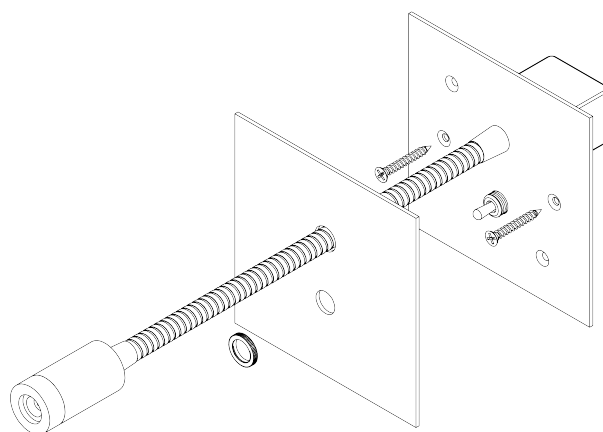

PORTA ROMANA

Jordan Wall Light Large

TWL89L | Bronze

Bronze

HEIGHT
115 mm | 4 1/2"

CONSTRUCTED FROM
Patinated or nickel plated brass

MAX WATTAGE
1.2W

WIDTH
115 mm | 4 1/2"

WEIGHT
0.5 kg | 1.1 lbs

LAMP
LED Supplied Fitted

PROJECTION
400mm | 15 3/4"

VOLTAGE
120V

FINISHES

- 1 Bronze
- 2 Nickel
- 3 Antique Brass

Jordan Wall Light Large

TWL89L

HEIGHT
115mm | 4 1/2"

WIDTH
115mm | 4 1/2"

© Porta Romana 2022

Dimensions and weights are provided as a guide. All Porta Romana Products are made by hand and variations can occur in some products. The products you are buying or marketing are exclusive designs belonging to Porta Romana. Please do not submit design sheets featuring our products to other manufacturing companies nor to other parties who might. Any manufacturer found to be reproducing Porta Romana products will be breaching copyright law and will be actively pursued