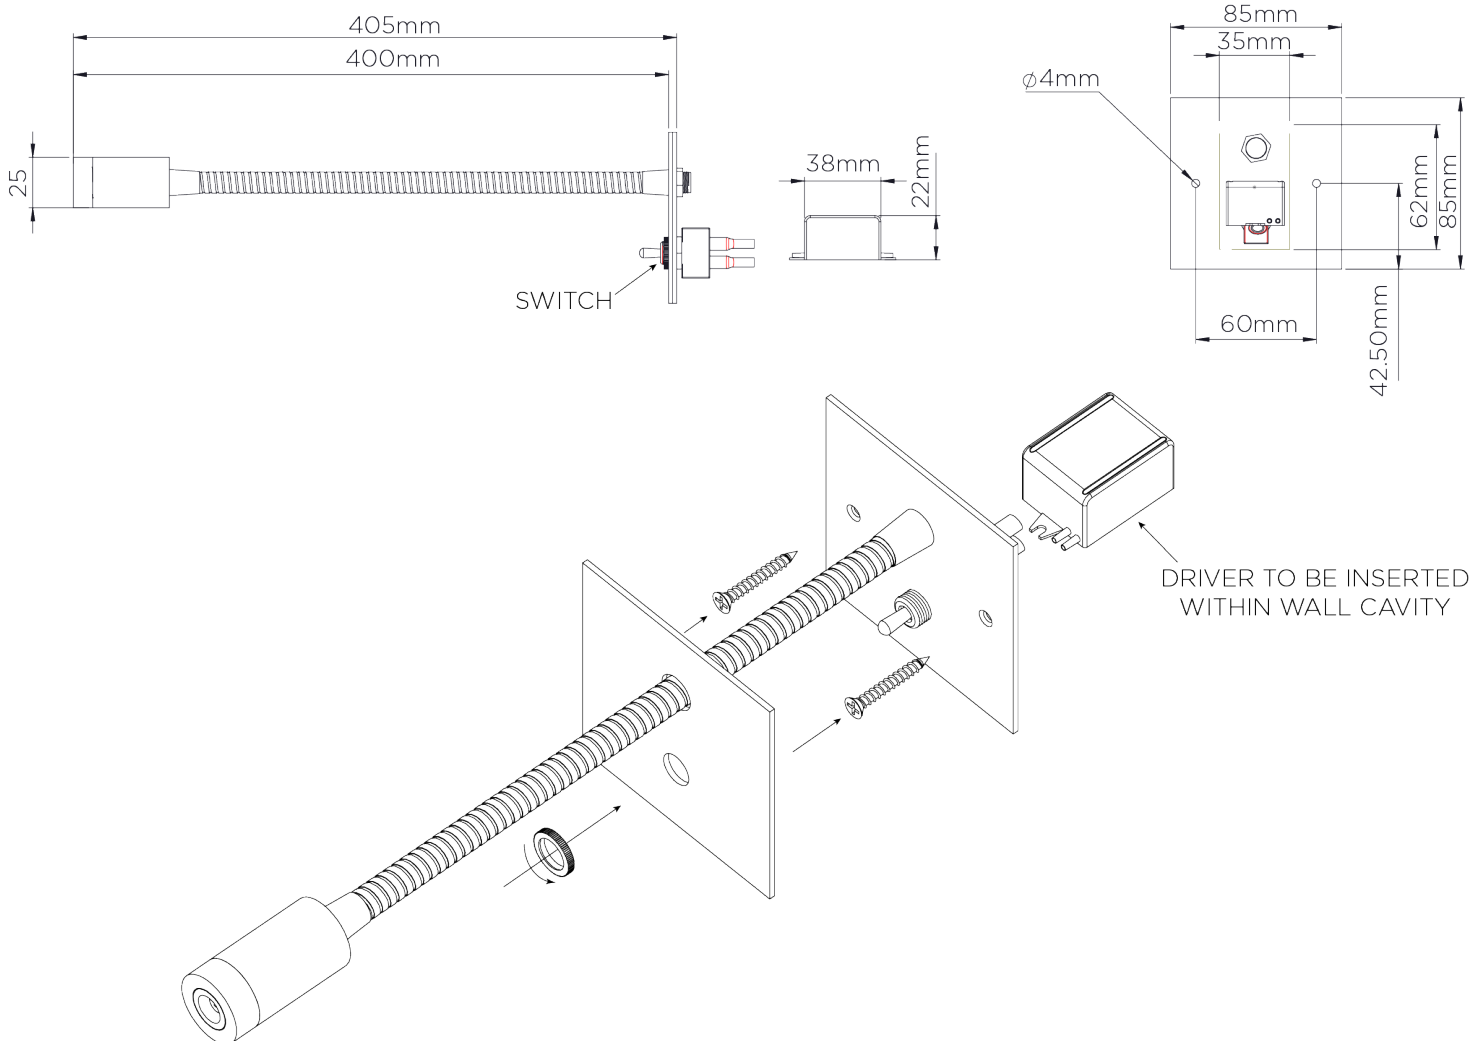

PORTA ROMANA

Jordan Wall Light Large

TWL89L | Bronze

Bronze

HEIGHT 85mm 3 1/2"	CONSTRUCTED FROM Patinated or nickel plated brass	MAX WATTAGE 1.2W
WIDTH 85mm 3 1/2"	WEIGHT 0.5 kg 1.1 lbs	LAMP LED Supplied Fitted
	PROJECTION 400mm 15 3/4"	VOLTAGE 220-240V

FINISHES

- 1 Bronze
- 2 Nickel
- 3 Antique Brass

THIS PRODUCT REQUIRES A WALL CAVITY

Jordan Wall Light Large

TWL89L

HEIGHT
85mm | 3 1/2"

WIDTH
85mm | 3 1/2"

© Porta Romana 2022