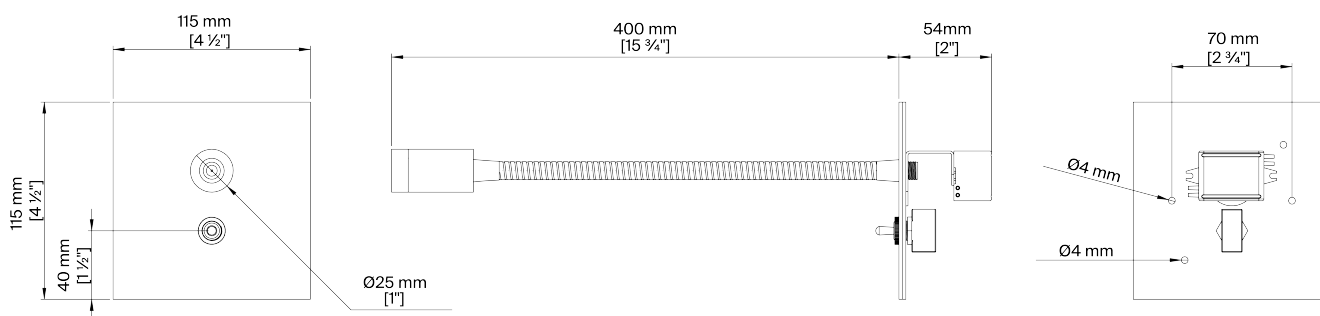

PORTA ROMANA

Jordan Wall Light Large

TWL89L | Bronze

Bronze

HEIGHT
115 mm | 4 1/2"

CONSTRUCTED FROM
Patinated or nickel plated brass

MAX WATTAGE
1.2W

WIDTH
115 mm | 4 1/2"

WEIGHT
0.5 kg | 1.1 lbs

LAMP
LED Supplied Fitted

PROJECTION
400mm | 15 3/4"

VOLTAGE
120V

FINISHES

- 1 Bronze
- 2 Nickel
- 3 Antique Brass

THIS PRODUCT REQUIRES A WALL CAVITY

Jordan Wall Light Large

TWL89L

HEIGHT
115mm | 4 1/2"

WIDTH
115mm | 4 1/2"

© Porta Romana 2022

Dimensions and weights are provided as a guide. All Porta Romana Products are made by hand and variations can occur in some products. The products you are buying or marketing are exclusive designs belonging to Porta Romana. Please do not submit design sheets featuring our products to other manufacturing companies nor to other parties who might. Any manufacturer found to be reproducing Porta Romana products will be breaching copyright law and will be actively pursued