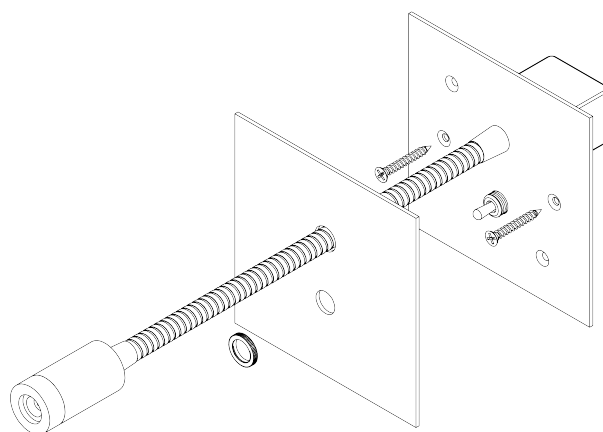

PORTA ROMANA

Jordan Wall Light Large

TWL89L | Bronze

Bronze

HEIGHT
115 mm | 4 1/2"

CONSTRUCTED FROM
Patinated or nickel plated brass

MAX WATTAGE
1.2W

WIDTH
115 mm | 4 1/2"

WEIGHT
0.5 kg | 1.1 lbs

LAMP
LED Supplied Fitted

PROJECTION
400mm | 15 3/4"

VOLTAGE
120V

FINISHES

- 1 Bronze
- 2 Nickel
- 3 Antique Brass

THIS PRODUCT REQUIRES A WALL CAVITY

Jordan Wall Light Large

TWL89L

HEIGHT
115mm | 4 1/2"

WIDTH
115mm | 4 1/2"

© Porta Romana 2022

Dimensions and weights are provided as a guide. All Porta Romana Products are made by hand and variations can occur in some products. The products you are buying or marketing are exclusive designs belonging to Porta Romana. Please do not submit design sheets featuring our products to other manufacturing companies nor to other parties who might. Any manufacturer found to be reproducing Porta Romana products will be breaching copyright law and will be actively pursued