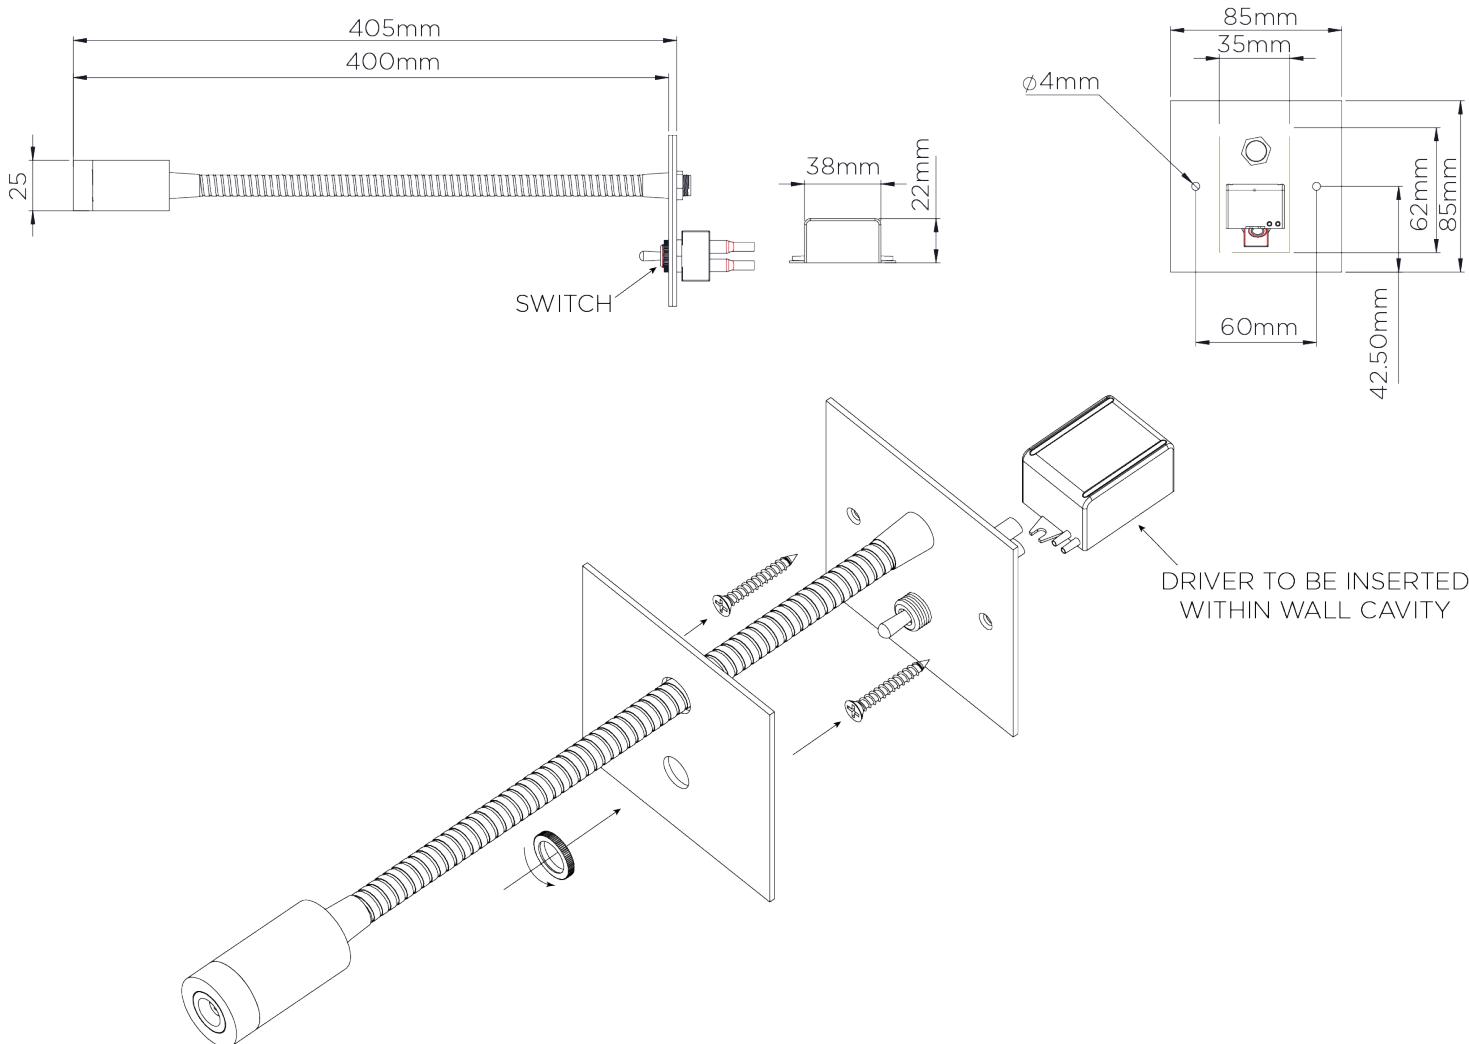

PORTA ROMANA

Jordan Wall Light Large

TWL89L | Bronze

Bronze

HEIGHT 85mm 3 1/2"	CONSTRUCTED FROM Patinated or nickel plated brass	MAX WATTAGE 1.2W
WIDTH 85mm 3 1/2"	WEIGHT 0.5 kg 1.1 lbs	LAMP LED Supplied Fitted
	PROJECTION 400mm 15 3/4"	VOLTAGE 220-240V

FINISHES

- 1 Bronze
- 2 Nickel
- 3 Antique Brass

© Porta Romana 2022

PR

PORTAROMANA.COM

Jordan Wall Light Large

TWL89L

HEIGHT
85mm | 3 1/2"

WIDTH
85mm | 3 1/2"

© Porta Romana 2022

Dimensions and weights are provided as a guide. All Porta Romana Products are made by hand and variations can occur in some products. The products you are buying or marketing are exclusive designs belonging to Porta Romana. Please do not submit design sheets featuring our products to other manufacturing companies nor to other parties who might. Any manufacturer found to be reproducing Porta Romana products will be breaching copyright law and will be actively pursued