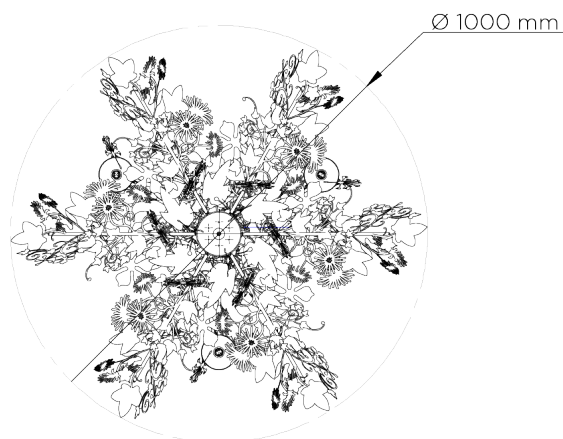

PORTA ROMANA

Ivy Shadow Chandelier Small

MCL37S | Forest Rust

Shown in Forest Gold

WIDTH
1000mm | 39 1/2"

CONSTRUCTED FROM
Aluminium with decorative finish

MAX WATTAGE
25W

MINIMUM DROP
625mm | 24 3/4"

WEIGHT
5.4 kg | 11.88 lbs

LAMP
3 x 320lm (3w) LED G9 Capsule

MAXIMUM DROP
1610mm | 63 1/2"

PRODUCT DESIGNER NOTE
The nature of the design allows for a certain degree of individual and free movement of the ivy foliage.

VOLTAGE
220-240V

DROPS AVAILABLE
1610mm / Custom

FLEX AND SWITCH
Brown Silk flex

FINISHES
1 Forest Rust
2 Forest Gold
3 Forest White

Ivy Shadow Chandelier Small

MCL37S

WIDTH
1000mm | 39 1/2"

MINIMUM DROP
625mm | 24 3/4"

MAXIMUM DROP
1610mm | 63 1/2"

DROPS AVAILABLE
1610mm / Custom

CEILING ROSE DETAIL

© Porta Romana 2022

Dimensions and weights are provided as a guide. All Porta Romana Products are made by hand and variations can occur in some products. The products you are buying or marketing are exclusive designs belonging to Porta Romana. Please do not submit design sheets featuring our products to other manufacturing companies nor to other parties who might. Any manufacturer found to be reproducing Porta Romana products will be breaching copyright law and will be actively pursued