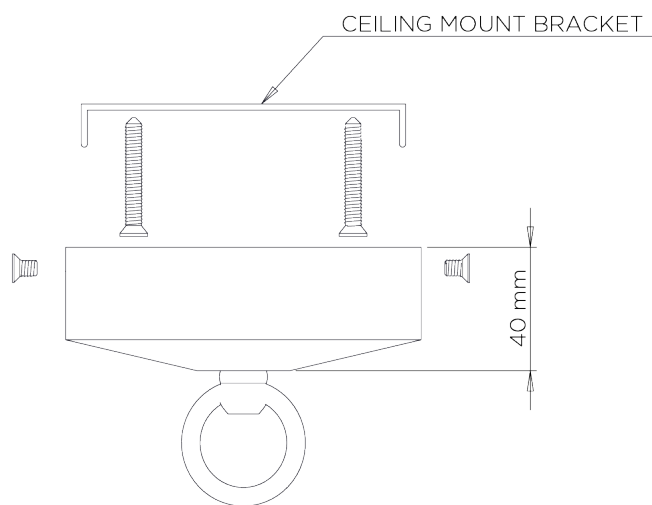

PORTA ROMANA

Ivy Shadow Chandelier Small

MCL37S | Forest Rust

Shown in Forest Gold

WIDTH
1000mm | 39 1/2"

CONSTRUCTED FROM
Aluminium with decorative finish

MAX WATTAGE
25W

MINIMUM DROP
625mm | 24 3/4"

WEIGHT
5.4 kg | 11.88 lbs

LAMP
3 x 320lm (3w) LED G9 Capsule

MAXIMUM DROP
1610mm | 63 1/2"

PRODUCT DESIGNER NOTE
The nature of the design allows for a certain degree of individual and free movement of the ivy foliage.

VOLTAGE
220-240V

DROPS AVAILABLE
1610mm / Custom

FLEX AND SWITCH
Brown Silk flex

FINISHES
1 Forest Rust
2 Forest Gold
3 Forest White

Ivy Shadow Chandelier Small

MCL37S

WIDTH
1000mm | 39 1/2"

MINIMUM DROP
625mm | 24 3/4"

MAXIMUM DROP
1610mm | 63 1/2"

DROPS AVAILABLE
1610mm / Custom

CEILING ROSE DETAIL

© Porta Romana 2022

Dimensions and weights are provided as a guide. All Porta Romana Products are made by hand and variations can occur in some products. The products you are buying or marketing are exclusive designs belonging to Porta Romana. Please do not submit design sheets featuring our products to other manufacturing companies nor to other parties who might. Any manufacturer found to be reproducing Porta Romana products will be breaching copyright law and will be actively pursued