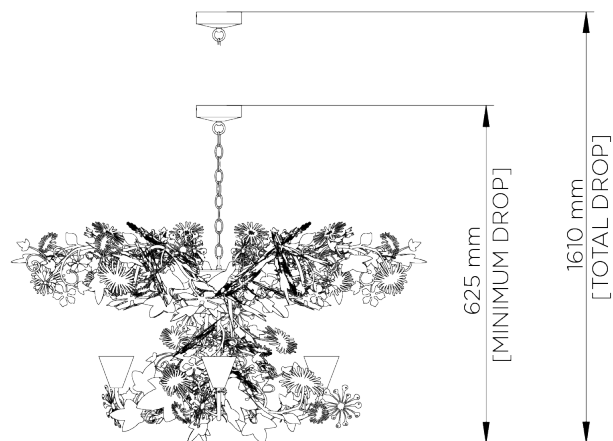

PORTA ROMANA

Ivy Shadow Chandelier Small

MCL37S | Forest Rust

Shown in Forest Gold

WIDTH
1000mm | 39 1/2"

CONSTRUCTED FROM
Aluminium with decorative finish

MAX WATTAGE
25W

MINIMUM DROP
625mm | 24 3/4"

WEIGHT
5.4 kg | 11.88 lbs

LAMP
3 x 320lm (3w) LED G9 Capsule

MAXIMUM DROP
1610mm | 63 1/2"

PRODUCT DESIGNER NOTE
The nature of the design allows for a certain degree of individual and free movement of the ivy foliage.

VOLTAGE
220-240V

DROPS AVAILABLE
1610mm / Custom

FLEX AND SWITCH
Brown Silk flex

FINISHES
1 Forest Rust
2 Forest Gold
3 Forest White

Ivy Shadow Chandelier Small

MCL37S

WIDTH
1000mm | 39 1/2"

MINIMUM DROP
625mm | 24 3/4"

MAXIMUM DROP
1610mm | 63 1/2"

DROPS AVAILABLE
1610mm / Custom

CEILING ROSE DETAIL

© Porta Romana 2022

Dimensions and weights are provided as a guide. All Porta Romana Products are made by hand and variations can occur in some products. The products you are buying or marketing are exclusive designs belonging to Porta Romana. Please do not submit design sheets featuring our products to other manufacturing companies nor to other parties who might. Any manufacturer found to be reproducing Porta Romana products will be breaching copyright law and will be actively pursued