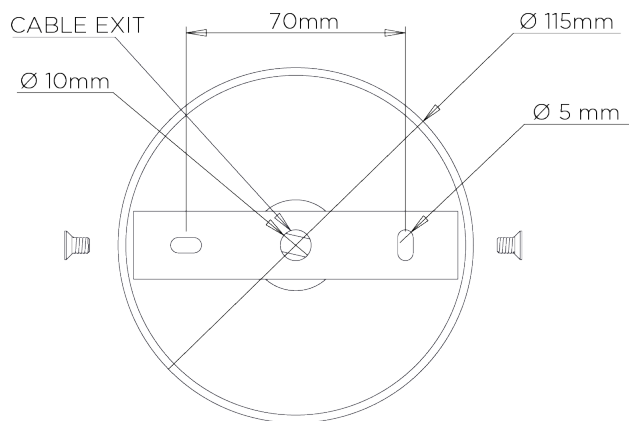

WEIGHT
5.4 kg | 11.88 lbs

LAMP
3 x 320lm (3w) LED G9 Capsule

MAXIMUM DROP
1610mm | 63 1/2"

PRODUCT DESIGNER NOTE
The nature of the design allows for a certain degree of individual and free movement of the ivy foliage.

VOLTAGE
220-240V

DROPS AVAILABLE
1610mm / Custom

FLEX AND SWITCH
Brown Silk flex

FINISHES
1 Forest Rust
2 Forest Gold
3 Forest White

Ivy Shadow Chandelier Small

MCL37S

WIDTH
1000mm | 39 1/2"

MINIMUM DROP
625mm | 24 3/4"

MAXIMUM DROP
1610mm | 63 1/2"

DROPS AVAILABLE
1610mm / Custom

CEILING ROSE DETAIL

© Porta Romana 2022

Dimensions and weights are provided as a guide. All Porta Romana Products are made by hand and variations can occur in some products. The products you are buying or marketing are exclusive designs belonging to Porta Romana. Please do not submit design sheets featuring our products to other manufacturing companies nor to other parties who might. Any manufacturer found to be reproducing Porta Romana products will be breaching copyright law and will be actively pursued