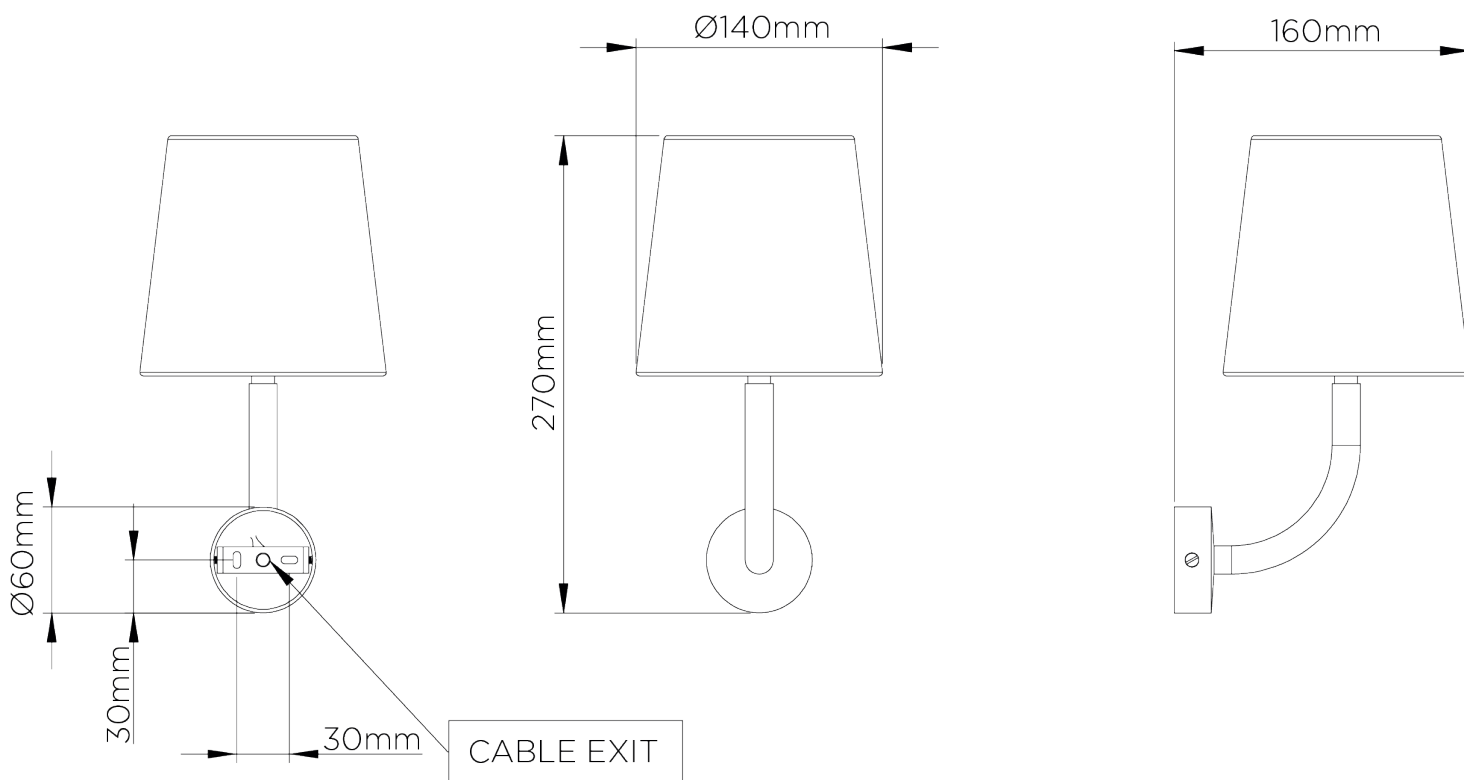

PORTA ROMANA

Iris Wall Light

TWL139 | Matcha

Matcha with 5.5" Fez in Natural Linen

HEIGHT
190MM | 7 1/2"

CONSTRUCTED FROM
Steel with decorative finish

RECOMMENDED SHADE
5.5 Fez

HEIGHT WITH SHADE
290MM | 11 1/2"

PROJECTION
150MM | 6"

MAX WATTAGE
25W

WIDTH
60MM | 2 1/2"

WEIGHT
1KG | 9.25LBS

LAMP
1 X 450LM (5W) LED E14 CANDLE

WIDTH WITH SHADE
140MM | 5 3/4"

VOLTAGE
220-240v

FINISHES

1. Masala
2. Matcha
3. Swedish Grey
4. Toffee

Iris Wall Light

TWL139

Height
190mm | 7 1/2"

Height With Shade
290mm | 11 1/2"

Width
60mm | 2 1/2"

Width With Shade
140mm | 5 3/4"

© Porta Romana 2022