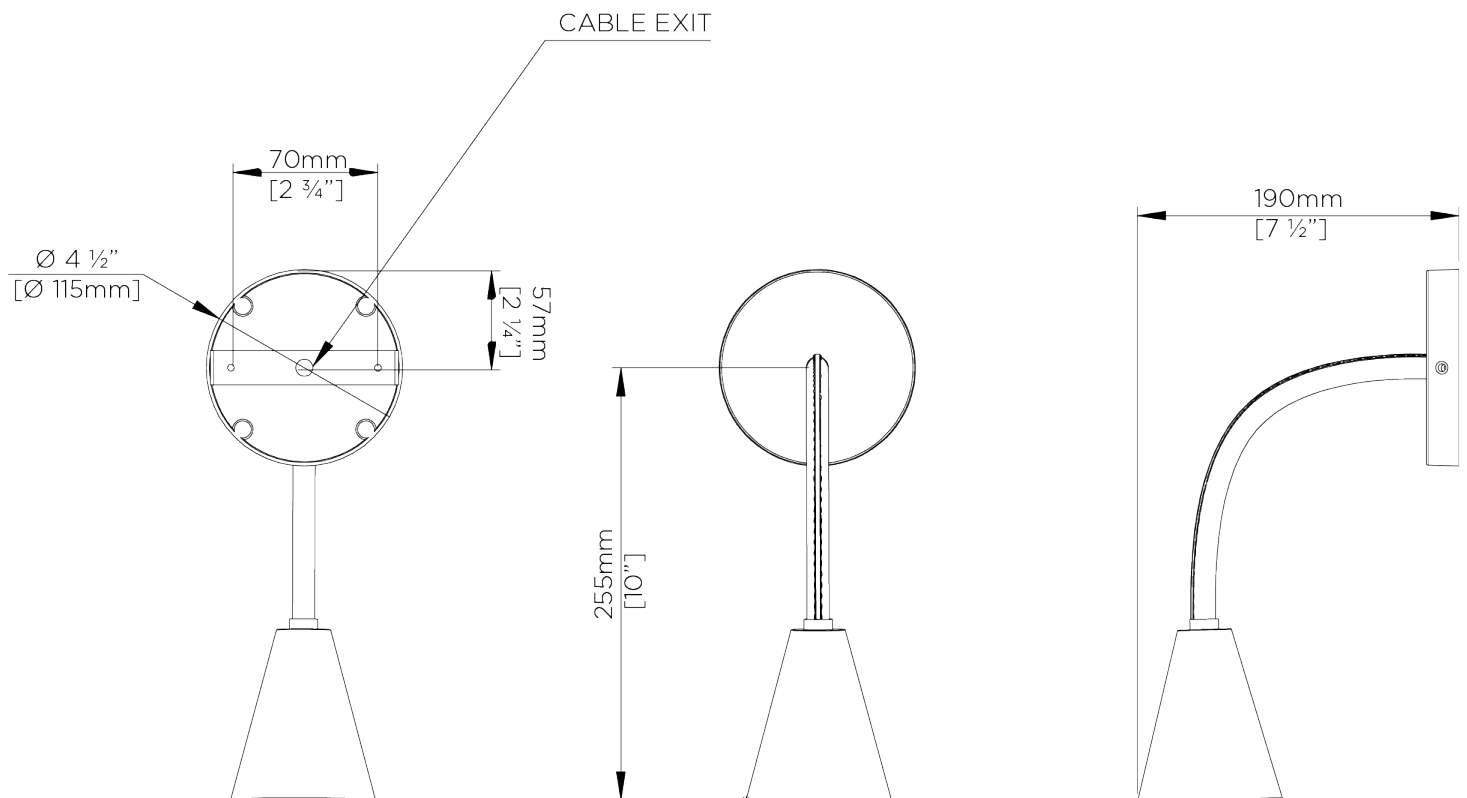

PORTA ROMANA

Huxley Flexible Wall Light

TWL131 | Tan

Tan shown with Brass

HEIGHT
255mm | 10"

CONSTRUCTED FROM
Leather with brass or patinated brass

MAX WATTAGE
25W

WIDTH
85mm | 3 1/2"

PROJECTION
390mm | 15 1/2"

LAMP
1 x T-4 G-9 Lamp

VOLTAGE
120V

FINISHES

- 1 Chocolate with Brass
- 2 Chocolate with Antique Brass
- 3 Tan with Brass
- 4 Tan with Antique Brass

Huxley Flexible Wall Light

TWL131

HEIGHT
255mm | 10"

WIDTH
85mm | 3 1/2"

© Porta Romana 2022

Dimensions and weights are provided as a guide. All Porta Romana Products are made by hand and variations can occur in some products. The products you are buying or marketing are exclusive designs belonging to Porta Romana. Please do not submit design sheets featuring our products to other manufacturing companies nor to other parties who might. Any manufacturer found to be reproducing Porta Romana products will be breaching copyright law and will be actively pursued