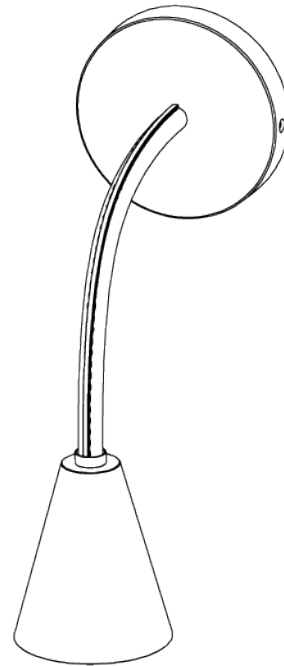

PORTA ROMANA

Huxley Flexible Wall Light

TWL131 | Tan

Tan shown with Brass

HEIGHT
255mm | 10"

CONSTRUCTED FROM
Leather with brass or patinated brass

MAX WATTAGE
25W

WIDTH
85mm | 3 1/2"

PROJECTION
390mm | 15 1/2"

LAMP
1 x T-4 G-9 Lamp

VOLTAGE
120V

FINISHES

- 1 Chocolate with Brass
- 2 Chocolate with Antique Brass
- 3 Tan with Brass
- 4 Tan with Antique Brass

Huxley Flexible Wall Light

TWL131

HEIGHT
255mm | 10"

WIDTH
85mm | 3 1/2"

© Porta Romana 2022

Dimensions and weights are provided as a guide. All Porta Romana Products are made by hand and variations can occur in some products. The products you are buying or marketing are exclusive designs belonging to Porta Romana. Please do not submit design sheets featuring our products to other manufacturing companies nor to other parties who might. Any manufacturer found to be reproducing Porta Romana products will be breaching copyright law and will be actively pursued