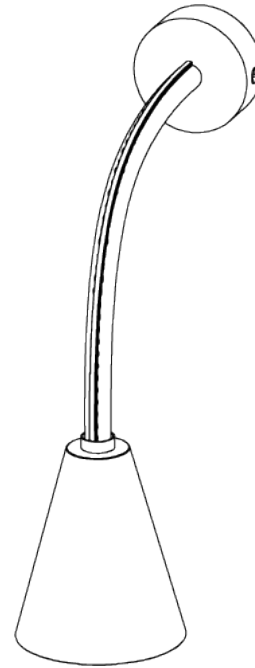

PORTA ROMANA

Huxley Flexible Wall Light

TWL131 | Tan

Tan shown with Brass

HEIGHT
255mm | 10"

CONSTRUCTED FROM
Leather with brass or patinated
brass

MAX WATTAGE
25W

WIDTH
85mm | 3 1/2"

PROJECTION
390mm | 15 1/2"

LAMP
1 x 320lm (3w) LED G9 Capsule

VOLTAGE
220-240V

FINISHES

- 1 Chocolate with Brass
- 2 Chocolate with Antique Brass
- 3 Tan with Brass
- 4 Tan with Antique Brass

Huxley Flexible Wall Light

TWL131

HEIGHT
255mm | 10"

WIDTH
85mm | 3 1/2"

© Porta Romana 2022

Dimensions and weights are provided as a guide. All Porta Romana Products are made by hand and variations can occur in some products. The products you are buying or marketing are exclusive designs belonging to Porta Romana. Please do not submit design sheets featuring our products to other manufacturing companies nor to other parties who might. Any manufacturer found to be reproducing Porta Romana products will be breaching copyright law and will be actively pursued