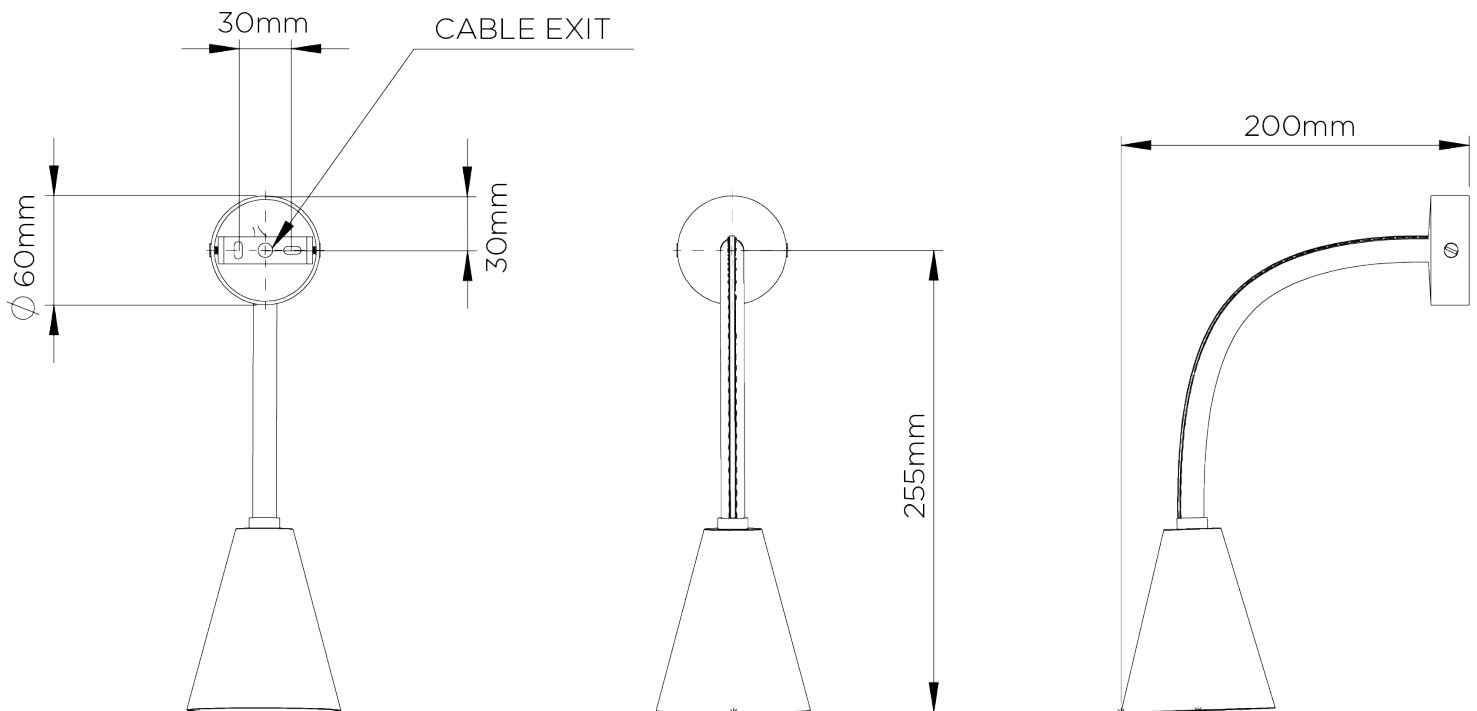

PORTA ROMANA

Huxley Flexible Wall Light

TWL131 | Tan

Tan shown with Brass

HEIGHT
255mm | 10"

CONSTRUCTED FROM
Leather with brass or patinated
brass

MAX WATTAGE
25W

WIDTH
85mm | 3 1/2"

PROJECTION
390mm | 15 1/2"

LAMP
1 x 320lm (3w) LED G9 Capsule

VOLTAGE
220-240V

FINISHES

- 1 Chocolate with Brass
- 2 Chocolate with Antique Brass
- 3 Tan with Brass
- 4 Tan with Antique Brass

Huxley Flexible Wall Light

TWL131

HEIGHT
255mm | 10"

WIDTH
85mm | 3 1/2"

© Porta Romana 2022

Dimensions and weights are provided as a guide. All Porta Romana Products are made by hand and variations can occur in some products. The products you are buying or marketing are exclusive designs belonging to Porta Romana. Please do not submit design sheets featuring our products to other manufacturing companies nor to other parties who might. Any manufacturer found to be reproducing Porta Romana products will be breaching copyright law and will be actively pursued