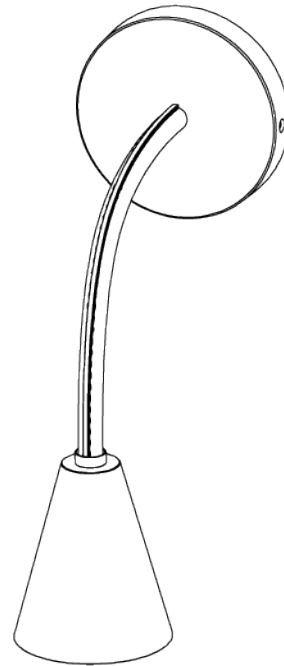

## Huxley Flexible Wall Light

TWL131 | Tan

Tan shown with Antique Brass

HEIGHT  
255mm | 10"

CONSTRUCTED FROM  
Leather with brass or patinated brass

MAX WATTAGE  
25W

WIDTH  
85mm | 3 1/2"

PROJECTION  
390mm | 15 1/2"

### FINISHES

- 1 Chocolate with Brass
  - 2 Chocolate with Antique Brass
  - 3 Tan with Brass
  - 4 Tan with Antique Brass
- 1 Chocolate

# Huxley Flexible Wall Light

TWL131

HEIGHT  
255mm | 10"

WIDTH  
85mm | 3 1/2"

© Porta Romana 2022

Dimensions and weights are provided as a guide. All Porta Romana Products are made by hand and variations can occur in some products. The products you are buying or marketing are exclusive designs belonging to Porta Romana. Please do not submit design sheets featuring our products to other manufacturing companies nor to other parties who might. Any manufacturer found to be reproducing Porta Romana products will be breaching copyright law and will be actively pursued