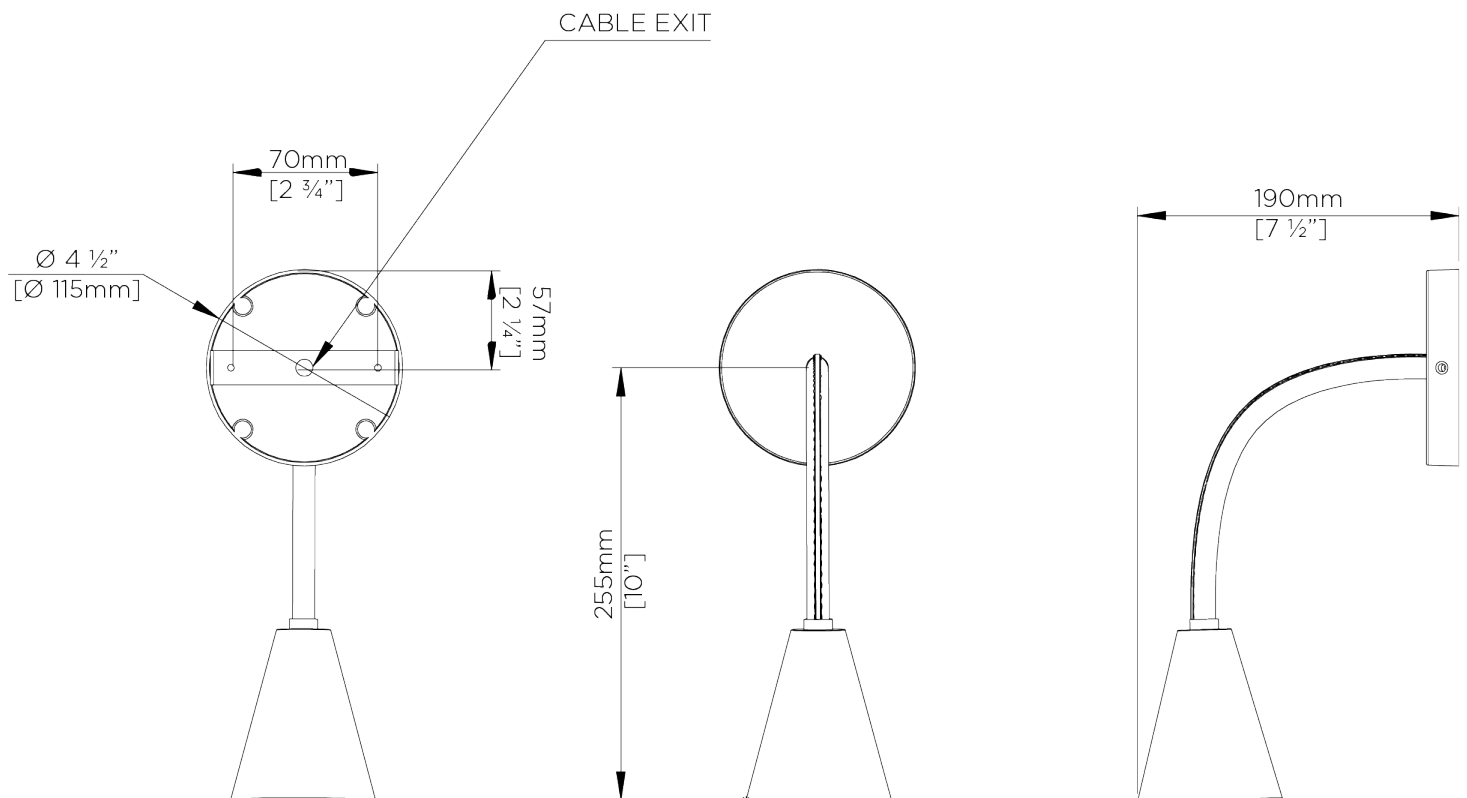

## Huxley Flexible Wall Light

TWL131 | Tan

Tan shown with Antique Brass

HEIGHT  
255mm | 10"

CONSTRUCTED FROM  
Leather with brass or patinated brass

MAX WATTAGE  
25W

WIDTH  
85mm | 3 1/2"

PROJECTION  
390mm | 15 1/2"

# Huxley Flexible Wall Light

TWL131

HEIGHT  
255mm | 10"

WIDTH  
85mm | 3 1/2"

© Porta Romana 2022

Dimensions and weights are provided as a guide. All Porta Romana Products are made by hand and variations can occur in some products. The products you are buying or marketing are exclusive designs belonging to Porta Romana. Please do not submit design sheets featuring our products to other manufacturing companies nor to other parties who might. Any manufacturer found to be reproducing Porta Romana products will be breaching copyright law and will be actively pursued