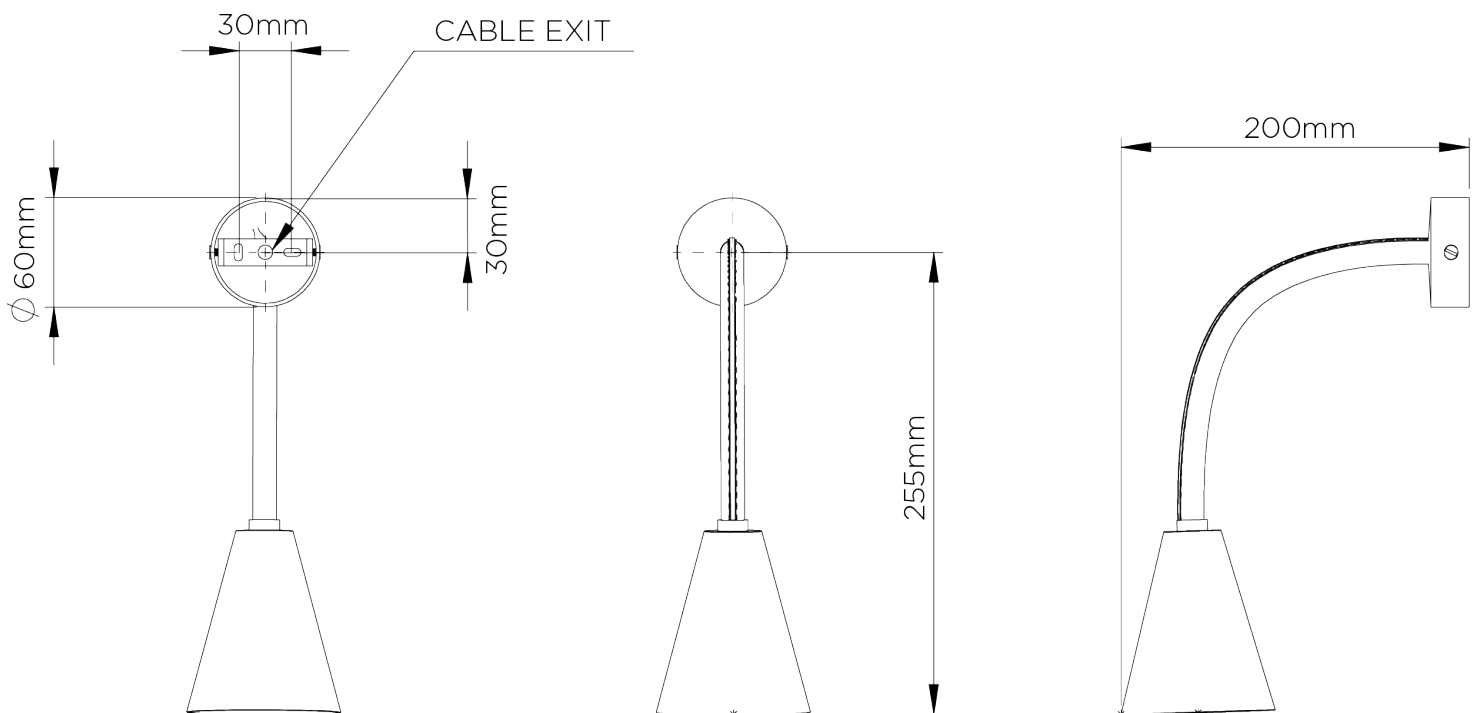

## Huxley Flexible Wall Light

TWL131 | Chocolate

Chocolate shown with Brass

HEIGHT  
255mm | 10"

CONSTRUCTED FROM  
Leather with brass or patinated brass

MAX WATTAGE  
25W

WIDTH  
85mm | 3 1/2"

PROJECTION  
390mm | 15 1/2"

# Huxley Flexible Wall Light

TWL131

HEIGHT HEIGHT  
255mm | 10"

WIDTH  
85mm | 3 1/2"

© Porta Romana 2022

Dimensions and weights are provided as a guide. All Porta Romana Products are made by hand and variations can occur in some products. The products you are buying or marketing are exclusive designs belonging to Porta Romana. Please do not submit design sheets featuring our products to other manufacturing companies nor to other parties who might. Any manufacturer found to be reproducing Porta Romana products will be breaching copyright law and will be actively pursued