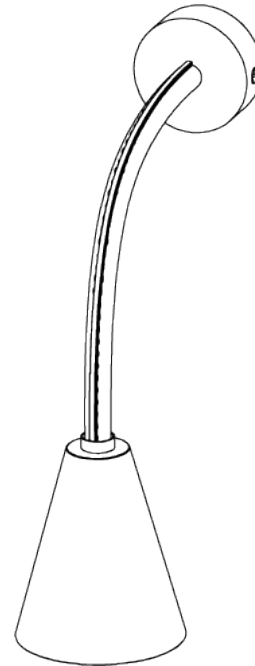

## Huxley Flexible Wall Light

TWL131 | Chocolate

Chocolate shown with Brass

HEIGHT  
255mm | 10"

CONSTRUCTED FROM  
Leather with brass or patinated brass

MAX WATTAGE  
25W

WIDTH  
85mm | 3 1/2"

PROJECTION  
390mm | 15 1/2"

### FINISHES

1 Chocolate k Jh '6fUgg  
& 7\cVt`UH k Jh '5bhjei Y'6fUgg  
' HUb k Jh '6fUgg  
( HUb k Jh '5bhjei Y'6fUgg

© Porta Romana 2022

PR

PORTAROMANA.COM

# Huxley Flexible Wall Light

TWL131

HEIGHT HEIGHT  
255mm | 10"

WIDTH  
85mm | 3 1/2"

© Porta Romana 2022

Dimensions and weights are provided as a guide. All Porta Romana Products are made by hand and variations can occur in some products. The products you are buying or marketing are exclusive designs belonging to Porta Romana. Please do not submit design sheets featuring our products to other manufacturing companies nor to other parties who might. Any manufacturer found to be reproducing Porta Romana products will be breaching copyright law and will be actively pursued