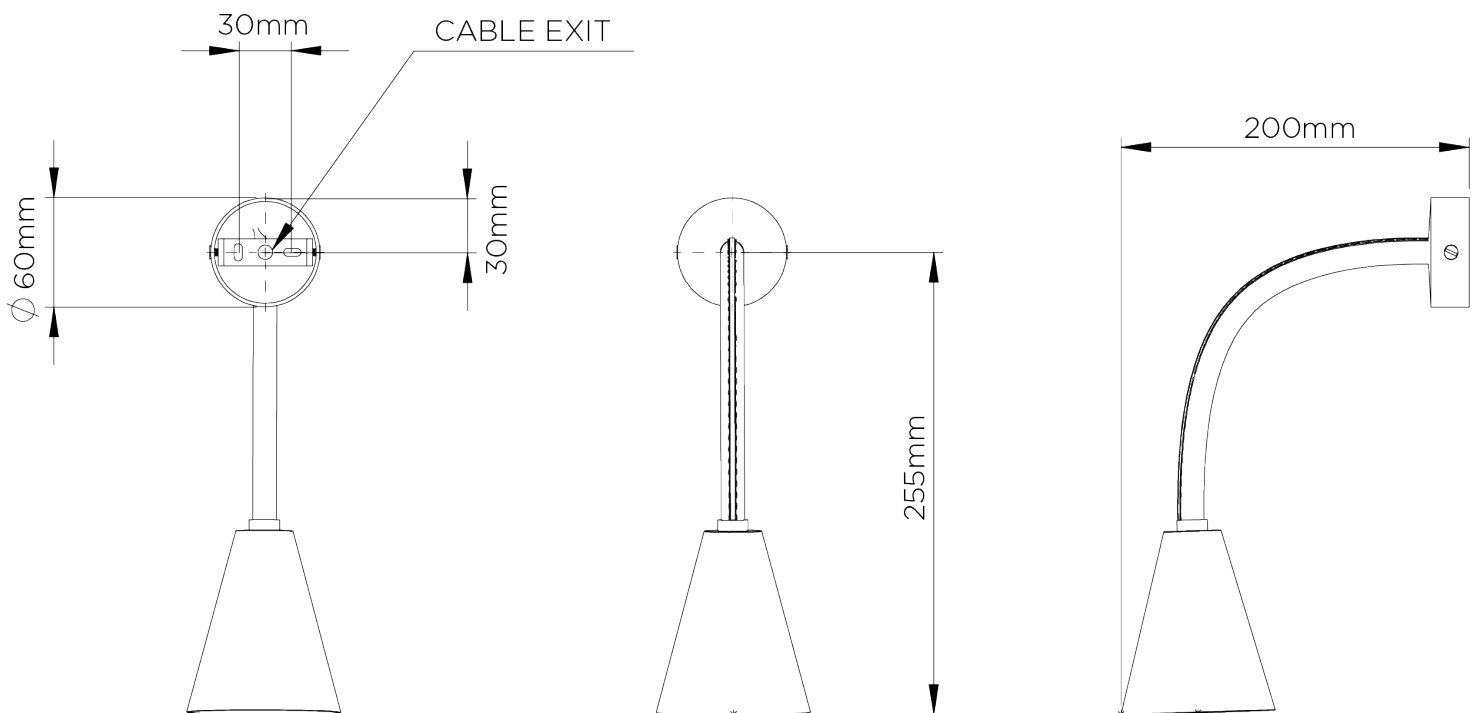

## Huxley Flexible Wall Light

TWL131 | Chocolate

Chocolate shown with Antique Brass

HEIGHT  
255mm | 10"

CONSTRUCTED FROM  
Leather with brass or patinated brass

MAX WATTAGE  
25W

WIDTH  
85mm | 3 1/2"

PROJECTION  
390mm | 15 1/2"

# Huxley Flexible Wall Light

TWL131

HEIGHT HEIGHT  
255mm | 10"

WIDTH  
85mm | 3 1/2"

© Porta Romana 2022

Dimensions and weights are provided as a guide. All Porta Romana Products are made by hand and variations can occur in some products. The products you are buying or marketing are exclusive designs belonging to Porta Romana. Please do not submit design sheets featuring our products to other manufacturing companies nor to other parties who might. Any manufacturer found to be reproducing Porta Romana products will be breaching copyright law and will be actively pursued