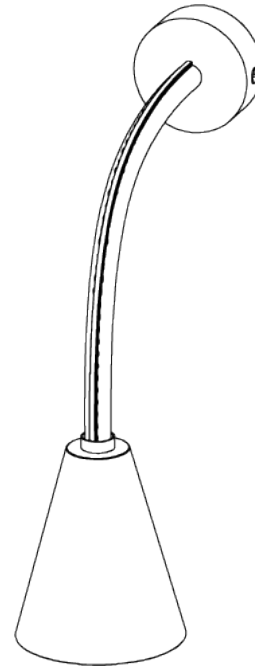

## Huxley Flexible Wall Light

TWL131 | Chocolate

Chocolate shown with Antique Brass

HEIGHT  
255mm | 10"

CONSTRUCTED FROM  
Leather with brass or patinated brass

MAX WATTAGE  
25W

WIDTH  
85mm | 3 1/2"

PROJECTION  
390mm | 15 1/2"

### FINISHES

1 Chocolate k Jh '6fUgg  
& 7\cVt`UH k Jh '5bhjei Y'6fUgg  
' HUb k Jh '6fUgg  
( HUb k Jh '5bhjei Y'6fUgg

© Porta Romana 2022

# Huxley Flexible Wall Light

TWL131

HEIGHT HEIGHT  
255mm | 10"

WIDTH  
85mm | 3 1/2"

© Porta Romana 2022

Dimensions and weights are provided as a guide. All Porta Romana Products are made by hand and variations can occur in some products. The products you are buying or marketing are exclusive designs belonging to Porta Romana. Please do not submit design sheets featuring our products to other manufacturing companies nor to other parties who might. Any manufacturer found to be reproducing Porta Romana products will be breaching copyright law and will be actively pursued