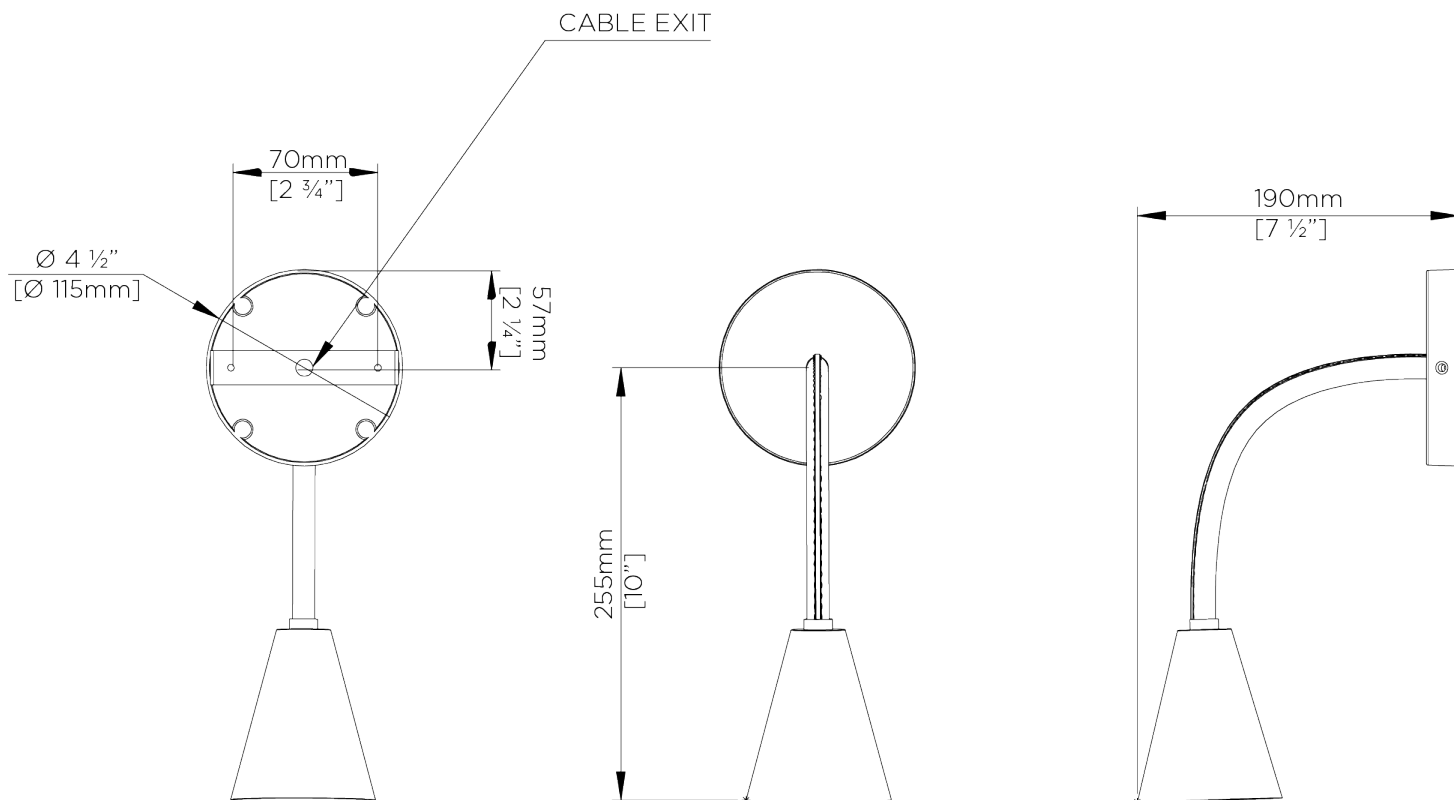

PORTA ROMANA

Huxley Flexible Wall Light

TWL131 | Chocolate

Chocolate shown with Antique Brass

HEIGHT
285mm | 11 1/4"

CONSTRUCTED FROM
Leather with brass or patinated brass

MAX WATTAGE
25W

WIDTH
85mm | 3 1/2"

PROJECTION
390mm | 15 1/2"

LAMP
1 x T-4 G-9 Lamp

VOLTAGE
120V

FINISHES
1 Chocolate
2 Tan

Huxley Flexible Wall Light

TWL131

HEIGHT
285mm | 11 1/4"

WIDTH
85mm | 3 1/2"