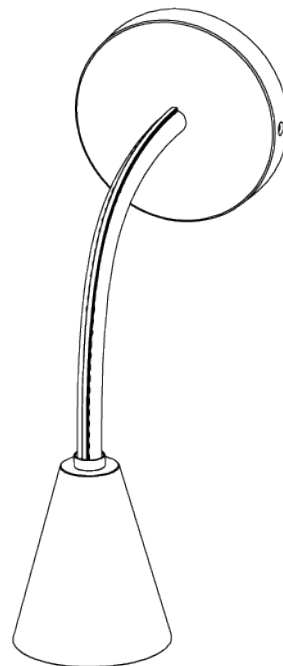

PORTA ROMANA

Huxley Flexible Wall Light

TWL131 | Chocolate

Chocolate shown with Antique Brass

HEIGHT
285mm | 11 1/4"

CONSTRUCTED FROM
Leather with brass or patinated brass

MAX WATTAGE
25W

WIDTH
85mm | 3 1/2"

PROJECTION
390mm | 15 1/2"

LAMP
1 x T-4 G-9 Lamp

VOLTAGE
120V

FINISHES
1 Chocolate
2 Tan

Huxley Flexible Wall Light

TWL131

HEIGHT
285mm | 11 1/4"

WIDTH
85mm | 3 1/2"