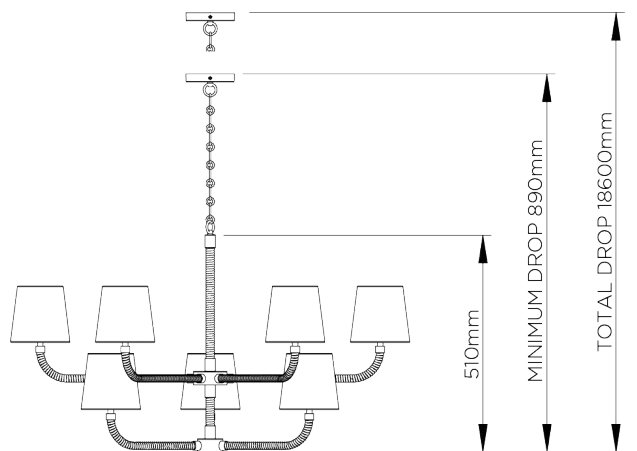

## Holden Ceiling Light Extra Large

MCL77XL | Dark Cane with Brass

Dark Cane with Brass

HEIGHT  
510MM | 20"

CONSTRUCTED FROM  
Steel and brass with wrapped cane

RECOMMENDED SHADE  
5.5 Fez

WIDTH  
900MM | 35 1/3"

WEIGHT  
5KG | 11LBS

MAX WATTAGE  
40W

MINIMUM DROP  
890MM | 35"

LAMP  
9 X 450LM (5W) LED E14 CANDLE

MAXIMUM DROP  
1860MM | 73 1/2"

VOLTAGE  
220-240v

FINISHES  
1. Dark Cane with Brass

DESIGNERS NOTE  
This Product is available with Brass or Antiqued brass, along with most of the Holden Family.

# Holden Ceiling Light Extra Large MCL77XL

Height  
510mm | 20"

Width  
900mm | 35 1/3"

Minimum Drop  
890mm | 35"

Maximum Drop  
1860mm | 73 1/2"

© Porta Romana 2022

Dimensions and weights are provided as a guide. All Porta Romana Products are made by hand and variations can occur in some products. The products you are buying or marketing are exclusive designs belonging to Porta Romana. Please do not submit design sheets featuring our products to other manufacturing companies nor to other parties who might. Any manufacturer found to be reproducing Porta Romana products will be breaching copyright law and will be actively pursued