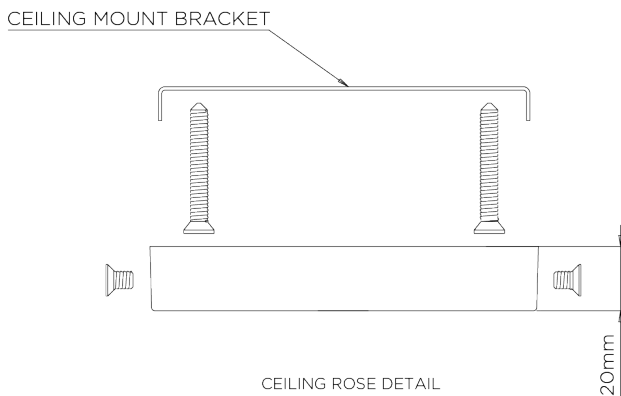

## Holden Ceiling Light Extra Large

MCL77XL | Dark Cane with Brass

Dark Cane with Brass

HEIGHT  
510MM | 20"

CONSTRUCTED FROM  
Steel and brass with wrapped cane

RECOMMENDED SHADE  
5.5 Fez

WIDTH  
900MM | 35 1/3"

WEIGHT  
5KG | 11LBS

MAX WATTAGE  
40W

MINIMUM DROP  
890MM | 35"

LAMP  
9 X 450LM (5W) LED E14 CANDLE

MAXIMUM DROP  
1860MM | 73 1/2"

VOLTAGE  
220-240v

FINISHES  
1. Dark Cane with Brass

DESIGNERS NOTE  
This Product is available with Brass or Antiqued brass, along with most of the Holden Family.

# Holden Ceiling Light Extra Large MCL77XL

Height  
510mm | 20"

Width  
900mm | 35 1/3"

Minimum Drop  
890mm | 35"

Maximum Drop  
1860mm | 73 1/2"

© Porta Romana 2022

Dimensions and weights are provided as a guide. All Porta Romana Products are made by hand and variations can occur in some products. The products you are buying or marketing are exclusive designs belonging to Porta Romana. Please do not submit design sheets featuring our products to other manufacturing companies nor to other parties who might. Any manufacturer found to be reproducing Porta Romana products will be breaching copyright law and will be actively pursued