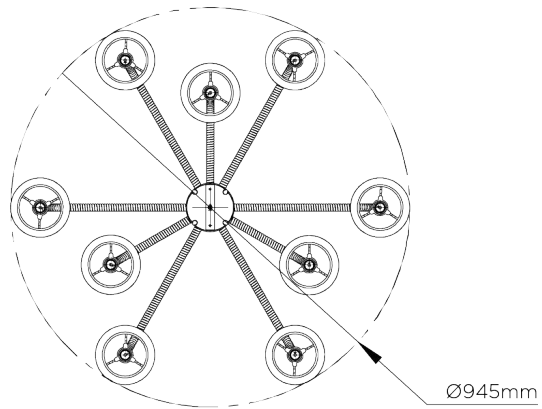

## Holden Ceiling Light Extra Large

MCL77XL | Dark Cane with Brass

Dark Cane with Brass

HEIGHT  
510MM | 20"

CONSTRUCTED FROM  
Steel and brass with wrapped cane

RECOMMENDED SHADE  
5.5 Fez

WIDTH  
900MM | 35 1/3"

WEIGHT  
5KG | 11LBS

MAX WATTAGE  
40W

MINIMUM DROP  
890MM | 35"

LAMP  
9 X 450LM (5W) LED E14 CANDLE

MAXIMUM DROP  
1860MM | 73 1/2"

VOLTAGE  
220-240v

FINISHES  
1. Dark Cane with Brass

DESIGNERS NOTE  
This Product is available with Brass or Antiqued brass, along with most of the Holden Family.

# Holden Ceiling Light Extra Large MCL77XL

Height  
510mm | 20"

Width  
900mm | 35 1/3"

Minimum Drop  
890mm | 35"

Maximum Drop  
1860mm | 73 1/2"

© Porta Romana 2022

Dimensions and weights are provided as a guide. All Porta Romana Products are made by hand and variations can occur in some products. The products you are buying or marketing are exclusive designs belonging to Porta Romana. Please do not submit design sheets featuring our products to other manufacturing companies nor to other parties who might. Any manufacturer found to be reproducing Porta Romana products will be breaching copyright law and will be actively pursued