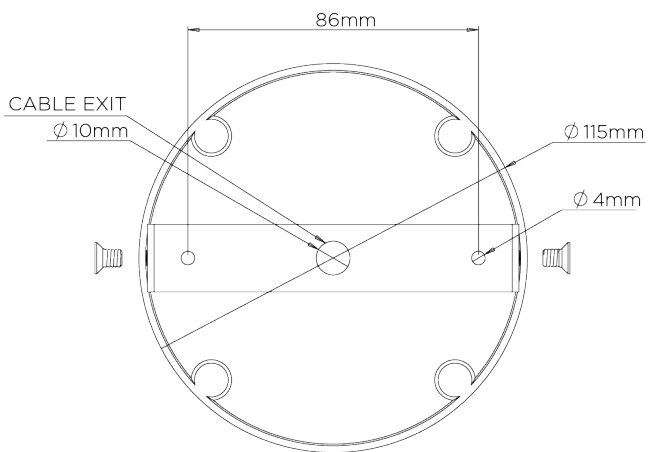

## Holden Ceiling Light Extra Large

MCL77XL | Dark Cane with Brass

Dark Cane with Brass

HEIGHT  
510MM | 20"

CONSTRUCTED FROM  
Steel and brass with wrapped cane

RECOMMENDED SHADE  
5.5 Fez

WIDTH  
900MM | 35 1/3"

WEIGHT  
5KG | 11LBS

MAX WATTAGE  
40W

MINIMUM DROP  
890MM | 35"

LAMP  
9 X 450LM (5W) LED E14 CANDLE

MAXIMUM DROP  
1860MM | 73 1/2"

VOLTAGE  
220-240v

FINISHES  
1. Dark Cane with Brass

DESIGNERS NOTE  
This Product is available with Brass or Antiqued brass, along with most of the Holden Family.

# Holden Ceiling Light Extra Large MCL77XL

Height  
510mm | 20"

Width  
900mm | 35 1/3"

Minimum Drop  
890mm | 35"

Maximum Drop  
1860mm | 73 1/2"

© Porta Romana 2022

Dimensions and weights are provided as a guide. All Porta Romana Products are made by hand and variations can occur in some products. The products you are buying or marketing are exclusive designs belonging to Porta Romana. Please do not submit design sheets featuring our products to other manufacturing companies nor to other parties who might. Any manufacturer found to be reproducing Porta Romana products will be breaching copyright law and will be actively pursued