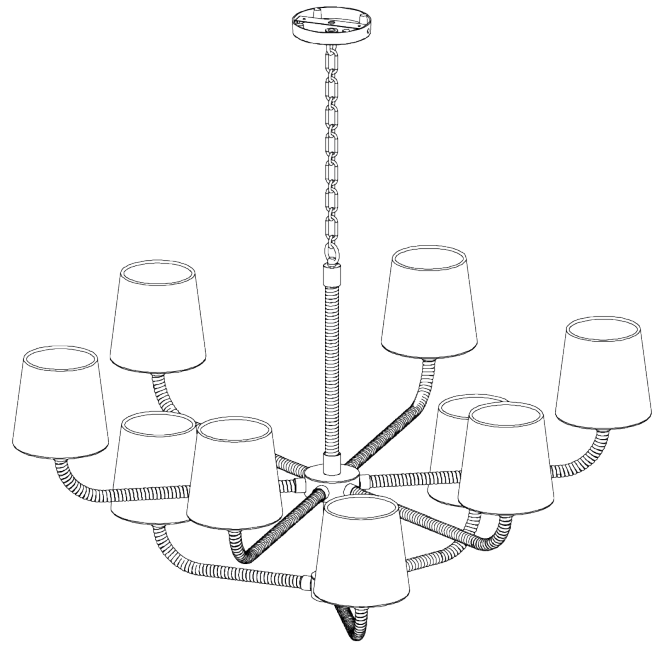

## Holden Ceiling Light Extra Large

MCL77XL | Dark Cane with Brass

Dark Cane with Brass

HEIGHT  
510MM | 20"

CONSTRUCTED FROM  
Steel and brass with wrapped cane

RECOMMENDED SHADE  
5.5 Fez

WIDTH  
900MM | 35 1/3"

WEIGHT  
5KG | 11LBS

MAX WATTAGE  
40W

MINIMUM DROP  
890MM | 35"

LAMP  
9 X 450LM (5W) LED E14 CANDLE

MAXIMUM DROP  
1860MM | 73 1/2"

VOLTAGE  
220-240v

FINISHES  
1. Dark Cane with Brass

DESIGNERS NOTE  
This Product is available with Brass or Antiqued brass, along with most of the Holden Family.

# Holden Ceiling Light Extra Large MCL77XL

Height  
510mm | 20"

Width  
900mm | 35 1/3"

Minimum Drop  
890mm | 35"

Maximum Drop  
1860mm | 73 1/2"

© Porta Romana 2022

Dimensions and weights are provided as a guide. All Porta Romana Products are made by hand and variations can occur in some products. The products you are buying or marketing are exclusive designs belonging to Porta Romana. Please do not submit design sheets featuring our products to other manufacturing companies nor to other parties who might. Any manufacturer found to be reproducing Porta Romana products will be breaching copyright law and will be actively pursued