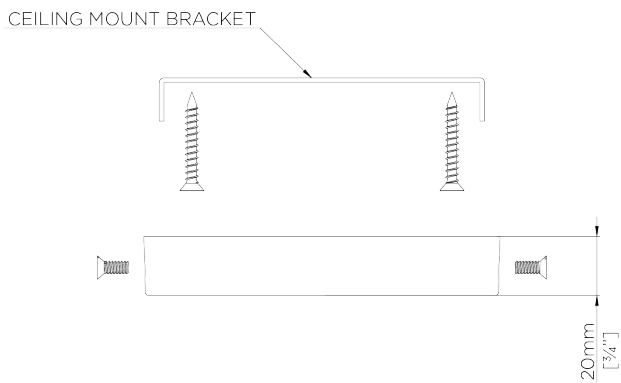

MINIMUM DROP

890MM | 35"

MAXIMUM DROP

1860MM | 73 1/2"

CONSTRUCTED FROM

Steel and brass with wrapped cane

WEIGHT

5KG | 11LBS

FINISHES

1. Dark Cane with Brass

Holden Ceiling Light Extra Large MCL77XL

Height
510mm | 20"

Width
900 | 35 1/3"

Minimum Drop
890mm | 35"

Maximum Drop
1860mm | 73 1/2"

CEILING ROSE DETAIL