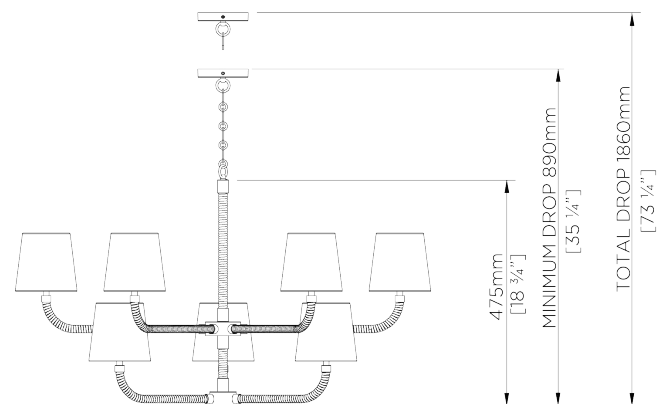

MINIMUM DROP

890MM | 35"

MAXIMUM DROP

1860MM | 73 1/2"

CONSTRUCTED FROM

Steel and brass with wrapped cane

WEIGHT

5KG | 11LBS

FINISHES

1. Dark Cane with Brass

Holden Ceiling Light Extra Large MCL77XL

Height
510mm | 20"

Width
900 | 35 1/3"

Minimum Drop
890mm | 35"

Maximum Drop
1860mm | 73 1/2"

CEILING ROSE DETAIL