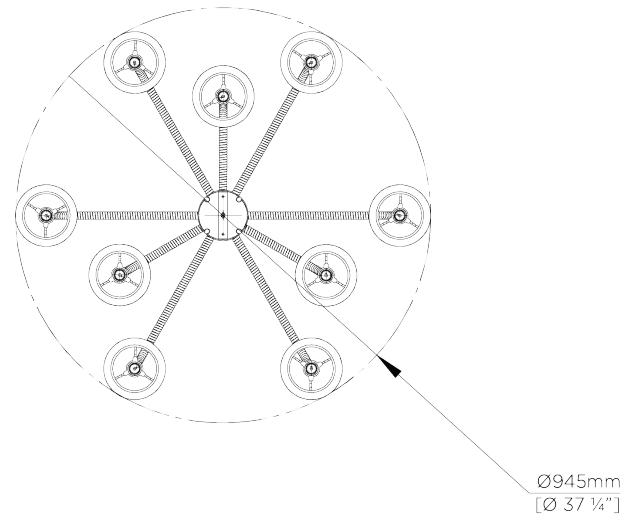

MINIMUM DROP

890MM | 35"

MAXIMUM DROP

1860MM | 73 1/2"

CONSTRUCTED FROM

Steel and brass with wrapped cane

WEIGHT

5KG | 11LBS

FINISHES

1. Dark Cane with Brass

Holden Ceiling Light Extra Large MCL77XL

Height
510mm | 20"

Width
900 | 35 1/3"

Minimum Drop
890mm | 35"

Maximum Drop
1860mm | 73 1/2"

CEILING ROSE DETAIL