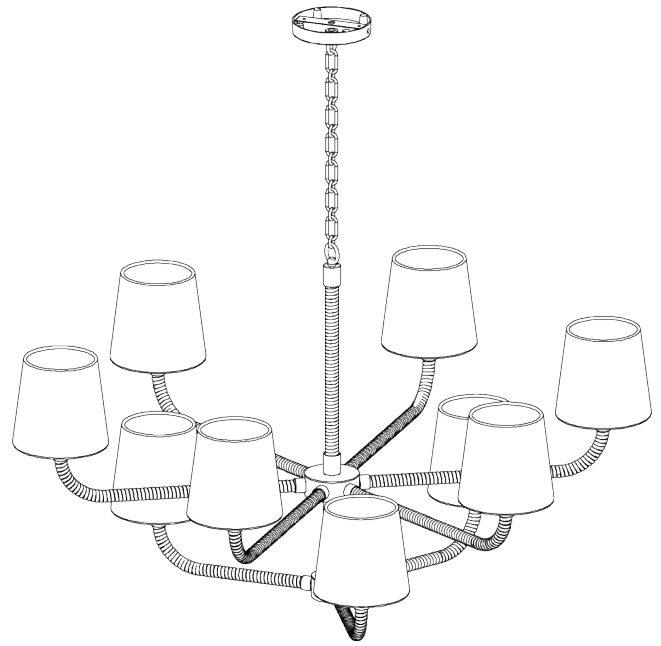

PORTA ROMANA

Holden Ceiling Light Extra Large

MCL77XL | Dark Cane with Brass

Dark Cane with Brass

HEIGHT

510MM | 20"

WIDTH

900MM | 35" 1/3"

MINIMUM DROP

890MM | 35"

MAXIMUM DROP

1860MM | 73 1/2"

CONSTRUCTED FROM

Steel and brass with wrapped cane

WEIGHT

5KG | 11LBS

RECOMMENDED SHADE

5.5 Fez

MAX WATTAGE

40W

LAMP

9 X 450LM (5W) LED E14 CANDLE

VOLTAGE

120v

FINISHES

1. Dark Cane with Brass

Holden Ceiling Light Extra Large MCL77XL

Height
510mm | 20"

Width
900 | 35 1/3"

Minimum Drop
890mm | 35"

Maximum Drop
1860mm | 73 1/2"

CEILING ROSE DETAIL