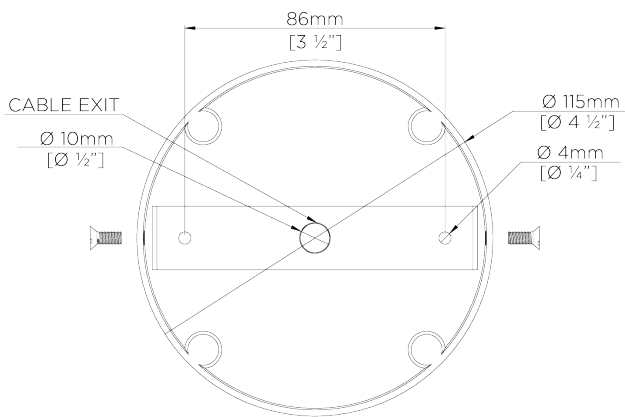

PORTA ROMANA

Holden Ceiling Light Extra Large

MCL77XL | Dark Cane with Brass

Dark Cane with Brass

HEIGHT

510MM | 20"

WIDTH

900MM | 35" 1/3"

MINIMUM DROP

890MM | 35"

MAXIMUM DROP

1860MM | 73 1/2"

CONSTRUCTED FROM

Steel and brass with wrapped cane

WEIGHT

5KG | 11LBS

FINISHES

1. Dark Cane with Brass

Holden Ceiling Light Extra Large MCL77XL

Height
510mm | 20"

Width
900 | 35 1/3"

Minimum Drop
890mm | 35"

Maximum Drop
1860mm | 73 1/2"

CEILING ROSE DETAIL