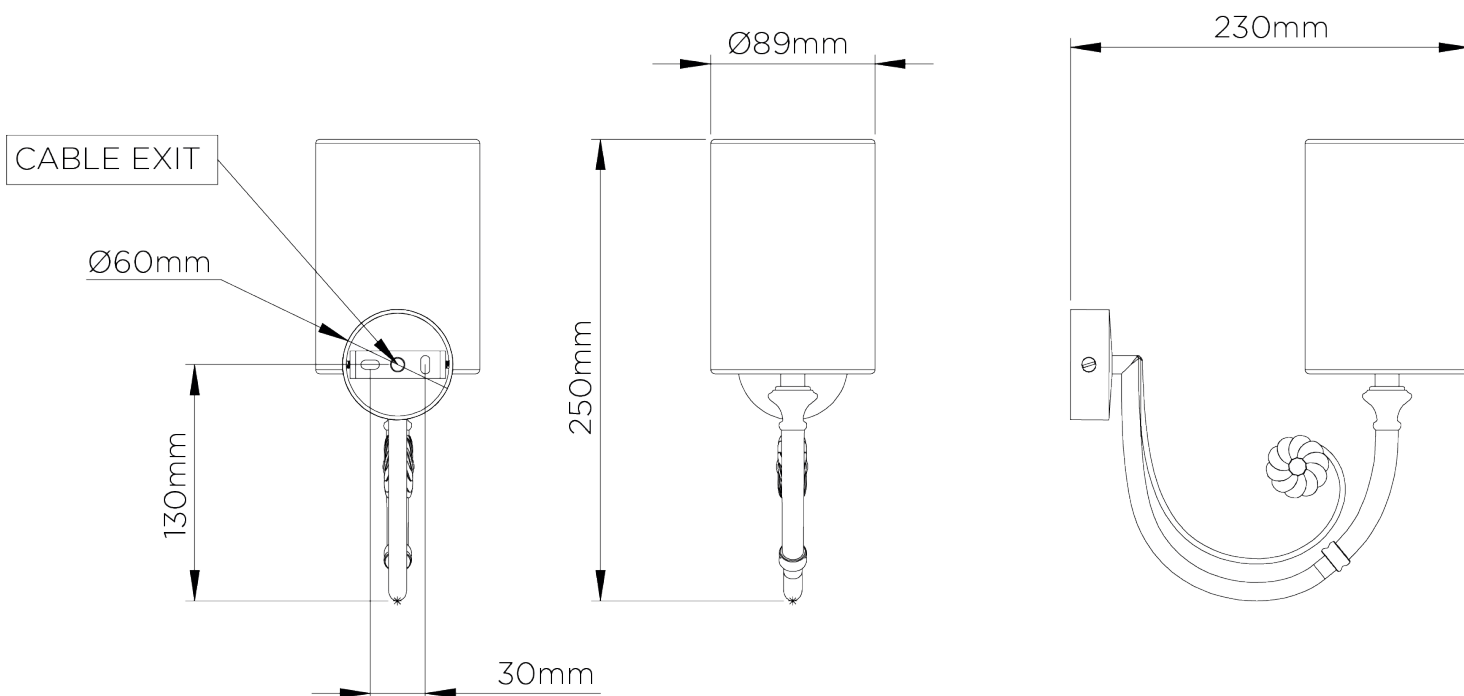

## Holbein Wall Light Small

TWL141S | Blue Verdigris

Blue Verdigris with 4" holbein in Natural Linen

HEIGHT  
175MM | 7"

HEIGHT WITH SHADE  
220MM | 8 3/4"

WIDTH  
30MM | 1 1/4"

WIDTH WITH SHADE  
250MM | 9 3/4"

FINISHES  
1. Blue Verdigris

CONSTRUCTED FROM  
Cast composite and metal with decorative  
finish

PROJECTION  
230MM | 9"

WEIGHT  
0.5KG | 1LBS

RECOMMENDED SHADE  
3.5 Top Hat

MAX WATTAGE  
40W

LAMP  
1 X 450LM (5W) LED E14 CANDLE

# Holbein Wall Light Small

TWL141S

Height  
175mm | 7"

Height With Shade  
220mm | 8 3/4"

Width  
30mm | 1 1/4"

Width With Shade  
250mm | 9 3/4"

Minimum Drop  
340mm | 13 1/2"

Maximum Drop  
1315mm | 51 3/4"