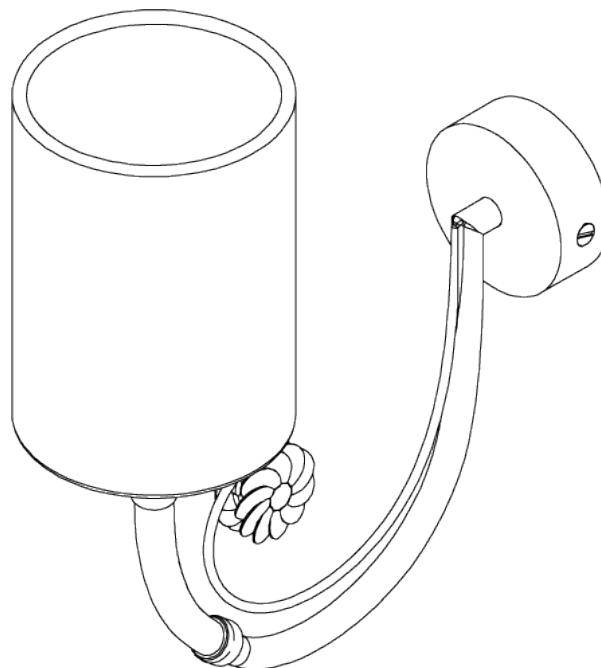

## Holbein Wall Light Small

TWL141S | Blue Verdigris

Blue Verdigris with 4" holbein in Natural Linen

HEIGHT  
175MM | 7"

HEIGHT WITH SHADE  
220MM | 8 3/4"

WIDTH  
30MM | 1 1/4"

WIDTH WITH SHADE  
250MM | 9 3/4"

FINISHES  
1. Blue Verdigris

CONSTRUCTED FROM  
Cast composite and metal with decorative  
finish

PROJECTION  
230MM | 9"

WEIGHT  
0.5KG | 1LBS

RECOMMENDED SHADE  
3.5 Top Hat

MAX WATTAGE  
40W

LAMP  
1 X 450LM (5W) LED E14 CANDLE

# Holbein Wall Light Small

TWL141S

Height  
175mm | 7"

Height With Shade  
220mm | 8 3/4"

Width  
30mm | 1 1/4"

Width With Shade  
250mm | 9 3/4"

Minimum Drop  
340mm | 13 1/2"

Maximum Drop  
1315mm | 51 3/4"