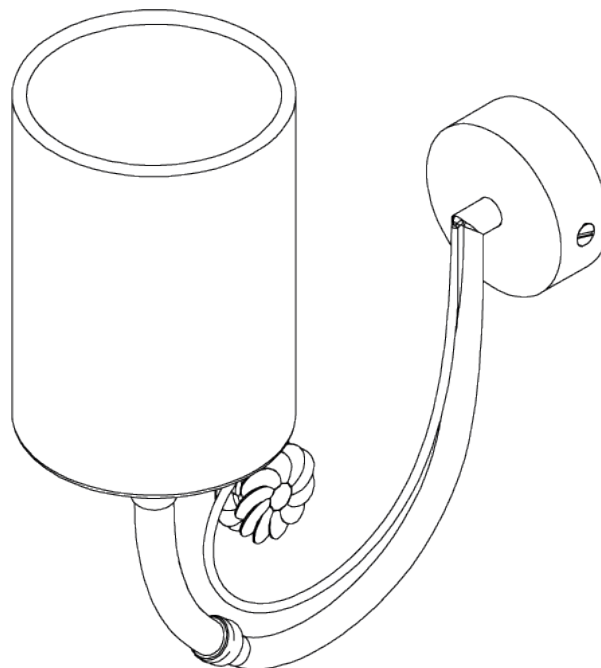

PORTA ROMANA

Holbein Wall Light Small

TWL141S | Blue Verdigris

Blue Verdigris with 3.5" Top Hat in Natural Linen

HEIGHT
175MM | 7"

HEIGHT WITH SHADE
250MM | 9 3/4"

WIDTH
30MM | 1 1/4"

WIDTH WITH SHADE
89MM | 3 1/2"

CONSTRUCTED FROM
Cast composite and metal with decorative
finish

PROJECTION
230MM | 9"

WEIGHT
0.5KG | 1LBS

RECOMMENDED SHADE
3.5 Top Hat

MAX WATTAGE
40W

LAMP
1 X 450LM (5W) LED E14 CANDLE

VOLTAGE
220-240v

FINISHES
Blue Verdigris

Holbein Wall Light Small

TWL141S

Height
175mm | 7"

Height With Shade
250mm | 9 3/4"

Width
30mm | 1 1/4"

Width With Shade
89mm | 3 1/2"

© Porta Romana 2022

Dimensions and weights are provided as a guide. All Porta Romana Products are made by hand and variations can occur in some products. The products you are buying or marketing are exclusive designs belonging to Porta Romana. Please do not submit design sheets featuring our products to other manufacturing companies nor to other parties who might. Any manufacturer found to be reproducing Porta Romana products will be breaching copyright law and will be actively pursued