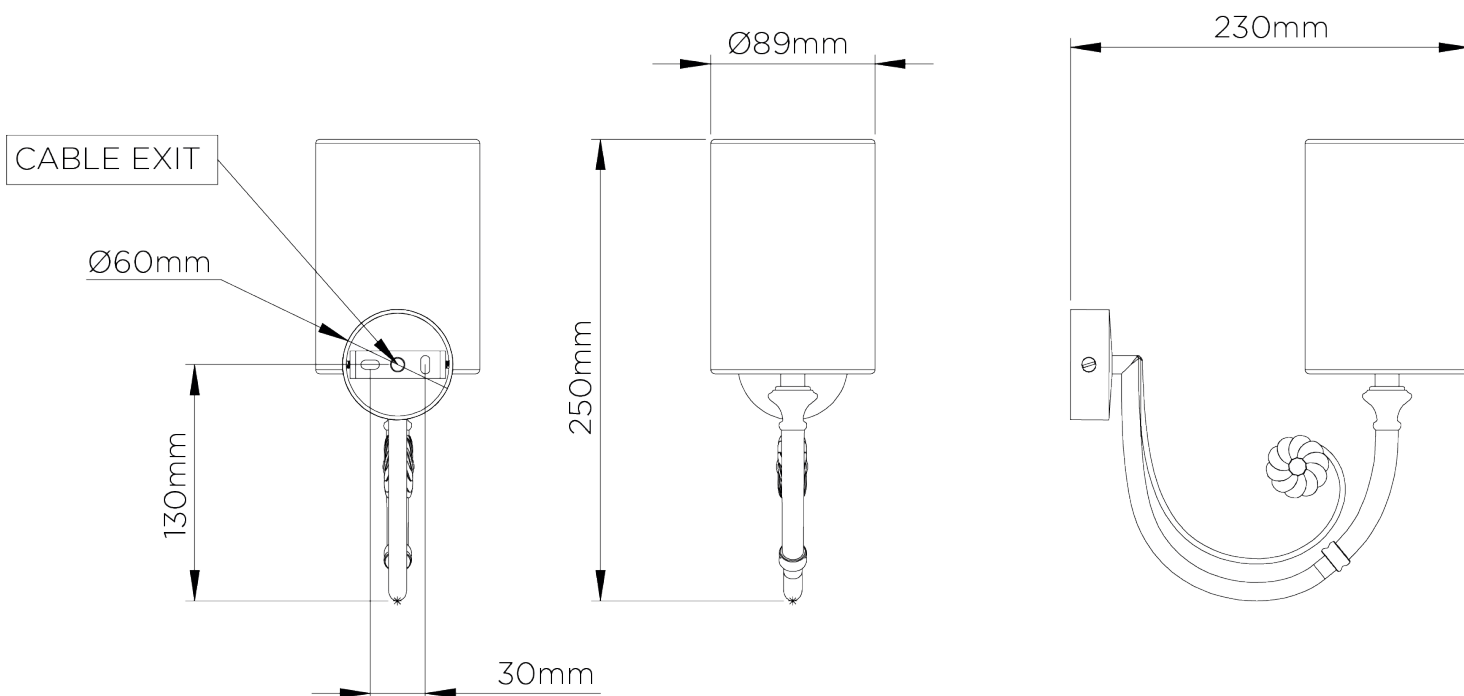

PORTA ROMANA

Holbein Wall Light Small

TWL141S | Blue Verdigris

Blue Verdigris with 3.5" Top Hat in Natural Linen

HEIGHT
175MM | 7"

HEIGHT WITH SHADE
250MM | 9 3/4"

WIDTH
30MM | 1 1/4"

WIDTH WITH SHADE
89MM | 3 1/2"

CONSTRUCTED FROM
Cast composite and metal with decorative
finish

PROJECTION
230MM | 9"

WEIGHT
0.5KG | 1LBS

RECOMMENDED SHADE
3.5 Top Hat

MAX WATTAGE
40W

LAMP
1 X 450LM (5W) LED E14 CANDLE

VOLTAGE
220-240v

FINISHES
Blue Verdigris

Holbein Wall Light Small

TWL141S

Height
175mm | 7"

Height With Shade
250mm | 9 3/4"

Width
30mm | 1 1/4"

Width With Shade
89mm | 3 1/2"

© Porta Romana 2022

Dimensions and weights are provided as a guide. All Porta Romana Products are made by hand and variations can occur in some products. The products you are buying or marketing are exclusive designs belonging to Porta Romana. Please do not submit design sheets featuring our products to other manufacturing companies nor to other parties who might. Any manufacturer found to be reproducing Porta Romana products will be breaching copyright law and will be actively pursued