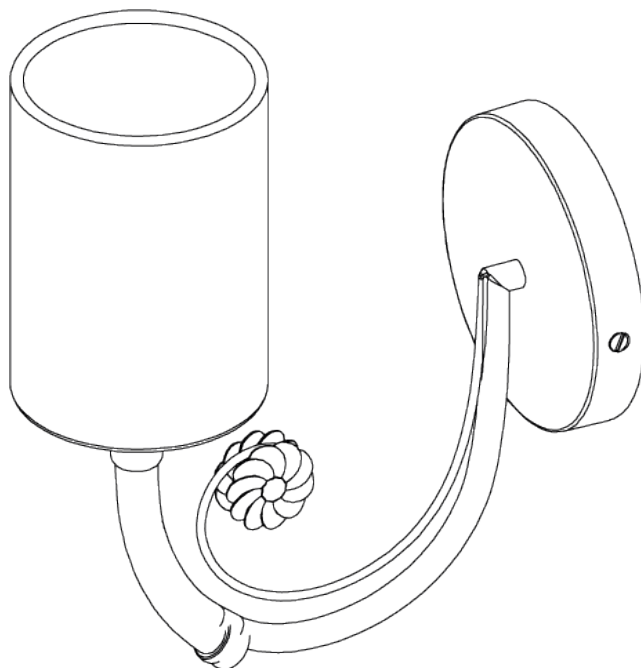

PORTA ROMANA

Holbein Wall Light Small

TWL141S | Blue Verdigris

Blue Verdigris with 4" Holbein in Natural Linen

HEIGHT
175MM | 7"

HEIGHT WITH SHADE
220MM | 8 3/4"

WIDTH
30MM | 1 1/4"

WIDTH WITH SHADE
250MM | 9 3/4"

MINIMUM DROP
340MM | 13 1/2"

MAXIMUM DROP
1314MM | 51 3/4"

CONSTRUCTED FROM
Cast composite and metal with decorative finish

PROJECTION
230MM | 9"

WEIGHT
0.5KG | 1LBS

RECOMMENDED SHADE
3.5 Top Hat

MAX WATTAGE
40W

LAMP
1 X 450LM (5W) LED E12 CANDLE

VOLTAGE
120v

FINISHES

1. Blue Verdigris

Holbein Wall Light Small

TWL141S

Height
175mm | 7"

Height With Shade
220mm | 8 3/4"

Width
30mm | 1 1/4"

Width With Shade
250mm | 9 3/4"

Minimum Drop
340mm | 13 1/2"

Maximum Drop
1315mm | 51 3/4"

© Porta Romana 2022

Dimensions and weights are provided as a guide. All Porta Romana Products are made by hand and variations can occur in some products. The products you are buying or marketing are exclusive designs belonging to Porta Romana. Please do not submit design sheets featuring our products to other manufacturing companies nor to other parties who might. Any manufacturer found to be reproducing Porta Romana products will be breaching copyright law and will be actively pursued