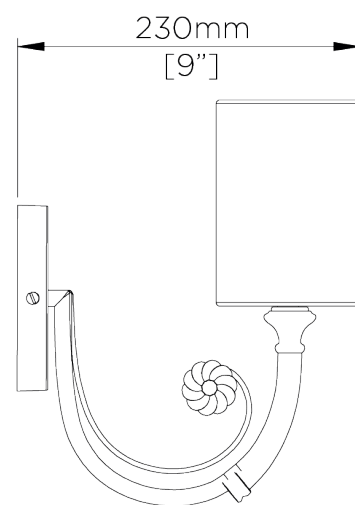

PORTA ROMANA

Holbein Wall Light Small

TWL141S | Blue Verdigris

Blue Verdigris with 4" Holbein in Natural Linen

HEIGHT
175MM | 7"

HEIGHT WITH SHADE
220MM | 8 3/4"

WIDTH
30MM | 1 1/4"

WIDTH WITH SHADE
250MM | 9 3/4"

MINIMUM DROP
340MM | 13 1/2"

MAXIMUM DROP
1314MM | 51 3/4"

CONSTRUCTED FROM
Cast composite and metal with decorative finish

PROJECTION
230MM | 9"

WEIGHT
0.5KG | 1LBS

RECOMMENDED SHADE
3.5 Top Hat

MAX WATTAGE
40W

LAMP
1 X 450LM (5W) LED E12 CANDLE

VOLTAGE
120v

FINISHES

1. Blue Verdigris

Holbein Wall Light Small

TWL141S

Height
175mm | 7"

Height With Shade
220mm | 8 3/4"

Width
30mm | 1 1/4"

Width With Shade
250mm | 9 3/4"

Minimum Drop
340mm | 13 1/2"

Maximum Drop
1315mm | 51 3/4"

© Porta Romana 2022

Dimensions and weights are provided as a guide. All Porta Romana Products are made by hand and variations can occur in some products. The products you are buying or marketing are exclusive designs belonging to Porta Romana. Please do not submit design sheets featuring our products to other manufacturing companies nor to other parties who might. Any manufacturer found to be reproducing Porta Romana products will be breaching copyright law and will be actively pursued