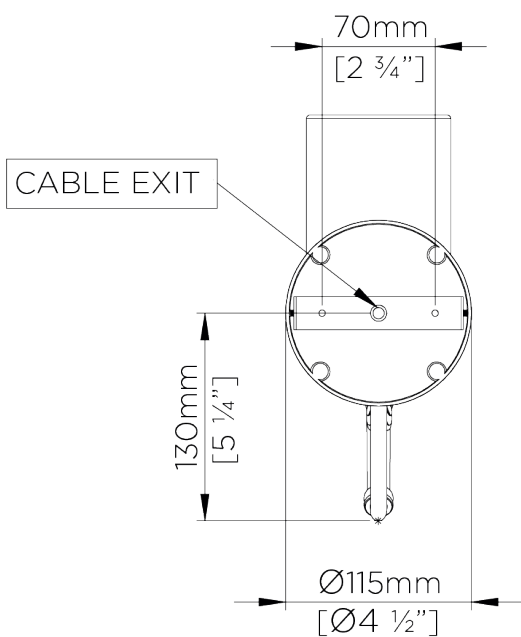

PORTA ROMANA

Holbein Wall Light Small

TWL141S | Blue Verdigris

Blue Verdigris with 4" Holbein in Natural Linen

HEIGHT
175MM | 7"

HEIGHT WITH SHADE
220MM | 8 3/4"

WIDTH
30MM | 1 1/4"

WIDTH WITH SHADE
250MM | 9 3/4"

MINIMUM DROP
340MM | 13 1/2"

MAXIMUM DROP
1314MM | 51 3/4"

CONSTRUCTED FROM
Cast composite and metal with decorative finish

PROJECTION
230MM | 9"

WEIGHT
0.5KG | 1LBS

RECOMMENDED SHADE
3.5 Top Hat

MAX WATTAGE
40W

LAMP
1 X 450LM (5W) LED E12 CANDLE

VOLTAGE
120v

FINISHES

1. Blue Verdigris

Holbein Wall Light Small

TWL141S

Height
175mm | 7"

Height With Shade
220mm | 8 3/4"

Width
30mm | 1 1/4"

Width With Shade
250mm | 9 3/4"

Minimum Drop
340mm | 13 1/2"

Maximum Drop
1315mm | 51 3/4"

© Porta Romana 2022

Dimensions and weights are provided as a guide. All Porta Romana Products are made by hand and variations can occur in some products. The products you are buying or marketing are exclusive designs belonging to Porta Romana. Please do not submit design sheets featuring our products to other manufacturing companies nor to other parties who might. Any manufacturer found to be reproducing Porta Romana products will be breaching copyright law and will be actively pursued