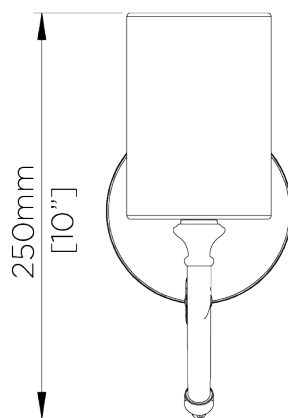

PORTA ROMANA

Holbein Wall Light Small

TWL141S | Blue Verdigris

Blue Verdigris with 4" Holbein in Natural Linen

HEIGHT
175MM | 7"

HEIGHT WITH SHADE
220MM | 8 3/4"

WIDTH
30MM | 1 1/4"

WIDTH WITH SHADE
250MM | 9 3/4"

MINIMUM DROP
340MM | 13 1/2"

MAXIMUM DROP
1314MM | 51 3/4"

CONSTRUCTED FROM
Cast composite and metal with decorative finish

PROJECTION
230MM | 9"

WEIGHT
0.5KG | 1LBS

RECOMMENDED SHADE
3.5 Top Hat

MAX WATTAGE
40W

LAMP
1 X 450LM (5W) LED E12 CANDLE

VOLTAGE
120v

FINISHES

1. Blue Verdigris

Holbein Wall Light Small

TWL141S

Height
175mm | 7"

Height With Shade
220mm | 8 3/4"

Width
30mm | 1 1/4"

Width With Shade
250mm | 9 3/4"

Minimum Drop
340mm | 13 1/2"

Maximum Drop
1315mm | 51 3/4"

© Porta Romana 2022

Dimensions and weights are provided as a guide. All Porta Romana Products are made by hand and variations can occur in some products. The products you are buying or marketing are exclusive designs belonging to Porta Romana. Please do not submit design sheets featuring our products to other manufacturing companies nor to other parties who might. Any manufacturer found to be reproducing Porta Romana products will be breaching copyright law and will be actively pursued