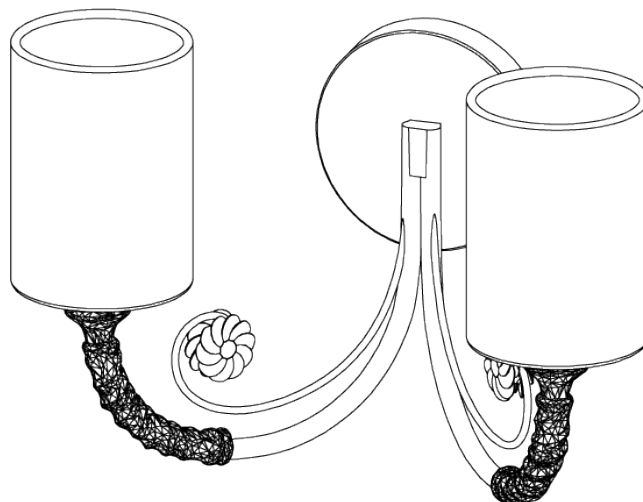

PORTA ROMANA

Holbein Wall Light Large

TWL141L | Blue Verdigris

Blue Verdigris with 4" Holbein in Natural Linen

HEIGHT
185MM | 7 1/4"

HEIGHT WITH SHADE
250MM | 10"

WIDTH
270MM | 10 3/4"

WIDTH WITH SHADE
285MM | 11 1/4"

CONSTRUCTED FROM
Cast composite and metal with decorative
finish

PROJECTION
220MM | 8 3/4"

WEIGHT
0.6KG | 1.25LBS

RECOMMENDED SHADE
3.5 Top Hat

MAX WATTAGE
40W

LAMP
2 X 450LM (5W) LED E14 CANDLE

VOLTAGE
120v

FINISHES
Blue Verdigris

Holbein Wall Light Large

TWL141L

Height
185mm | 7 1/4"

Height With Shade
250mm | 10"

Width
270mm | 10 3/4"

Width With Shade
285mm | 11 1/4"

© Porta Romana 2022