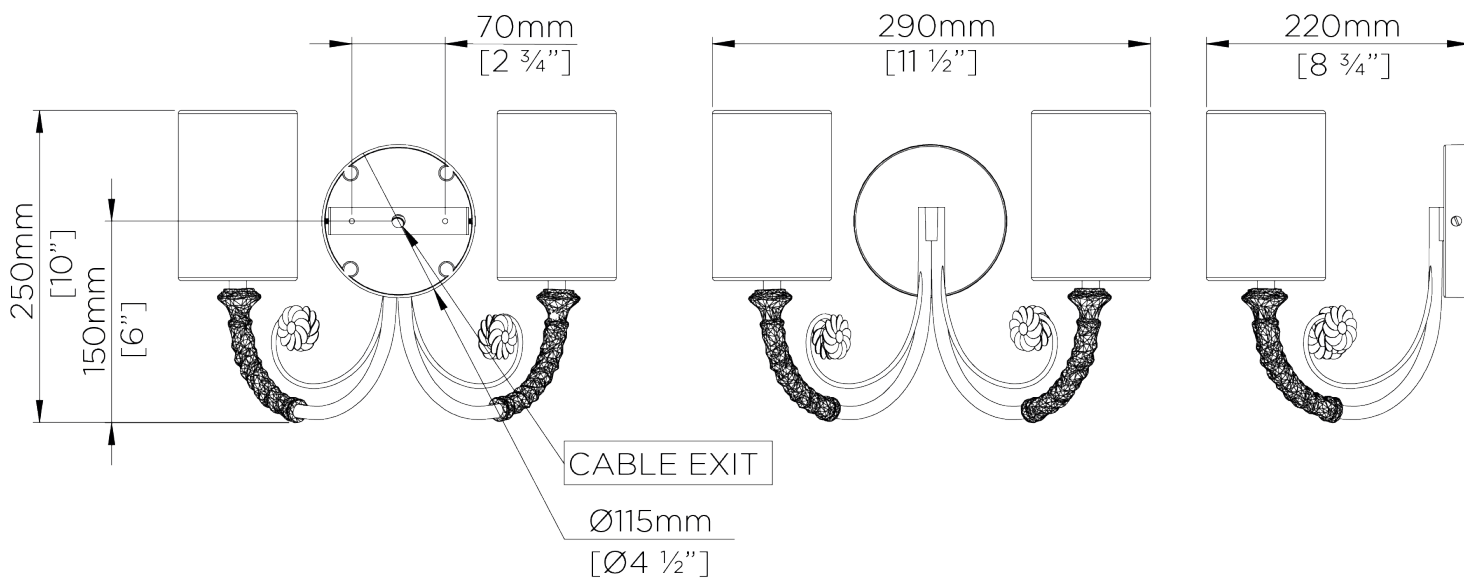

PORTA ROMANA

Holbein Wall Light Large

TWL141L | Blue Verdigris

Blue Verdigris with 4" Holbein in Natural Linen

HEIGHT
185MM | 7 1/4"

HEIGHT WITH SHADE
250MM | 10"

WIDTH
270MM | 10 3/4"

WIDTH WITH SHADE
285MM | 11 1/4"

CONSTRUCTED FROM
Cast composite and metal with decorative
finish

PROJECTION
220MM | 8 3/4"

WEIGHT
0.6KG | 1.25LBS

RECOMMENDED SHADE
3.5 Top Hat

MAX WATTAGE
40W

LAMP
2 X 450LM (5W) LED E14 CANDLE

VOLTAGE
120v

FINISHES
Blue Verdigris

Holbein Wall Light Large

TWL141L

Height
185mm | 7 1/4"

Height With Shade
250mm | 10"

Width
270mm | 10 3/4"

Width With Shade
285mm | 11 1/4"

© Porta Romana 2022