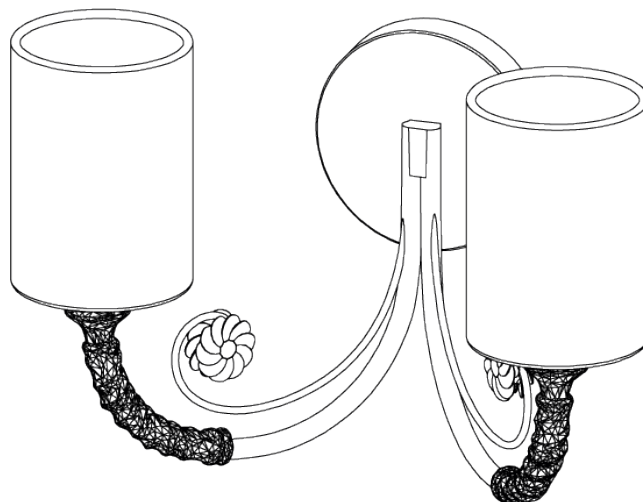

PORTA ROMANA

Holbein Wall Light Large

TWL141L | Blue Verdigris

Blue Verdigris with 4" Holbein in Natural Linen

HEIGHT
185MM | 7 1/4"

HEIGHT WITH SHADE
250MM | 10"

WIDTH
270MM | 10 3/4"

WIDTH WITH SHADE
285MM | 11 1/4"

MINIMUM DROP
340MM | 13 1/2"

MAXIMUM DROP
1315MM | 51 3/4"

CONSTRUCTED FROM
Cast composite and metal with decorative
finish

PROJECTION
220MM | 8 3/4"

WEIGHT
0.6KG | 1.25LBS

RECOMMENDED SHADE
3.5 Top Hat

MAX WATTAGE
40W

LAMP
2 X 450LM (5W) LED E14 CANDLE

VOLTAGE
120v

FINISHES
Blue Verdigris

Holbein Wall Light Large

TWL141L

Height
185mm | 7 1/4"

Height With Shade
250mm | 10"

Width
270mm | 10 3/4"

Width With Shade
285mm | 11 1/4"

Minimum Drop
340mm | 13 1/2"

Maximum Drop
1315mm | 51 3/4"

© Porta Romana 2022

Dimensions and weights are provided as a guide. All Porta Romana Products are made by hand and variations can occur in some products. The products you are buying or marketing are exclusive designs belonging to Porta Romana. Please do not submit design sheets featuring our products to other manufacturing companies nor to other parties who might. Any manufacturer found to be reproducing Porta Romana products will be breaching copyright law and will be actively pursued