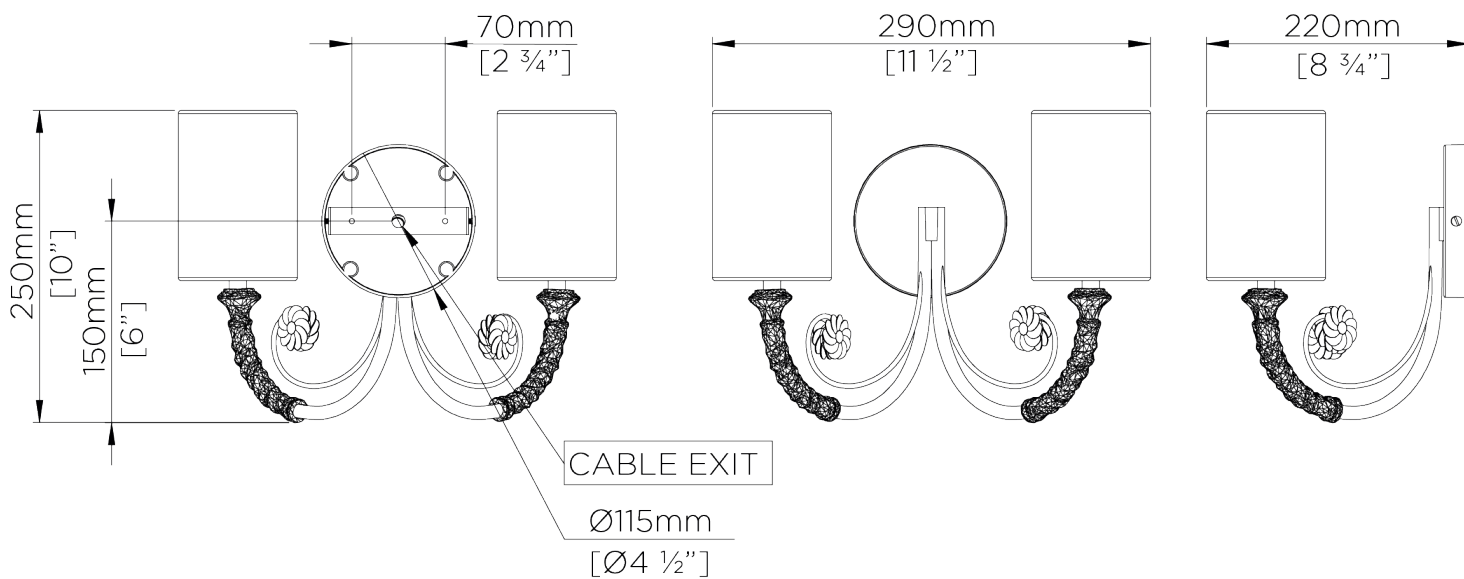

PORTA ROMANA

Holbein Wall Light Large

TWL141L | Blue Verdigris

Blue Verdigris with 4" Holbein in Natural Linen

HEIGHT
185MM | 7 1/4"

HEIGHT WITH SHADE
250MM | 10"

WIDTH
270MM | 10 3/4"

WIDTH WITH SHADE
285MM | 11 1/4"

MINIMUM DROP
340MM | 13 1/2"

MAXIMUM DROP
1315MM | 51 3/4"

CONSTRUCTED FROM
Cast composite and metal with decorative
finish

PROJECTION
220MM | 8 3/4"

WEIGHT
0.6KG | 1.25LBS

RECOMMENDED SHADE
3.5 Top Hat

MAX WATTAGE
40W

LAMP
2 X 450LM (5W) LED E14 CANDLE

VOLTAGE
120v

FINISHES
Blue Verdigris

Holbein Wall Light Large

TWL141L

Height
185mm | 7 1/4"

Height With Shade
250mm | 10"

Width
270mm | 10 3/4"

Width With Shade
285mm | 11 1/4"

Minimum Drop
340mm | 13 1/2"

Maximum Drop
1315mm | 51 3/4"

© Porta Romana 2022

Dimensions and weights are provided as a guide. All Porta Romana Products are made by hand and variations can occur in some products. The products you are buying or marketing are exclusive designs belonging to Porta Romana. Please do not submit design sheets featuring our products to other manufacturing companies nor to other parties who might. Any manufacturer found to be reproducing Porta Romana products will be breaching copyright law and will be actively pursued