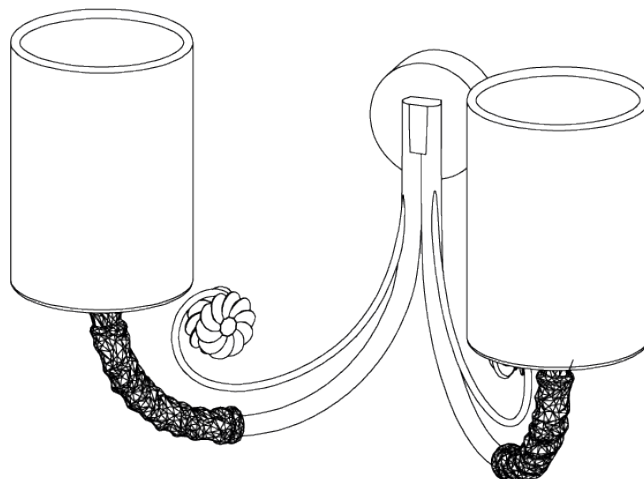

PORTA ROMANA

Holbein Wall Light Large

TWL141L | Blue Verdigris

Blue Verdigris with 3.5" Top Hat in Natural Linen

HEIGHT
185MM | 7 1/4"

HEIGHT WITH SHADE
250MM | 10"

WIDTH
270MM | 10 3/4"

WIDTH WITH SHADE
285MM | 11 1/4"

CONSTRUCTED FROM
Cast composite and metal with decorative
finish

PROJECTION
220MM | 8 3/4"

WEIGHT
0.6KG | 1.25LBS

RECOMMENDED SHADE
3.5 Top Hat

MAX WATTAGE
40W

LAMP
2 X 450LM (5W) LED E14 CANDLE

VOLTAGE
220-240v

FINISHES
Blue Verdigris

Holbein Wall Light Large

TWL141L

Height
185mm | 7 1/4"

Height With Shade
250mm | 10"

Width
270mm | 10 3/4"

Width With Shade
285mm | 11 1/4"

© Porta Romana 2022