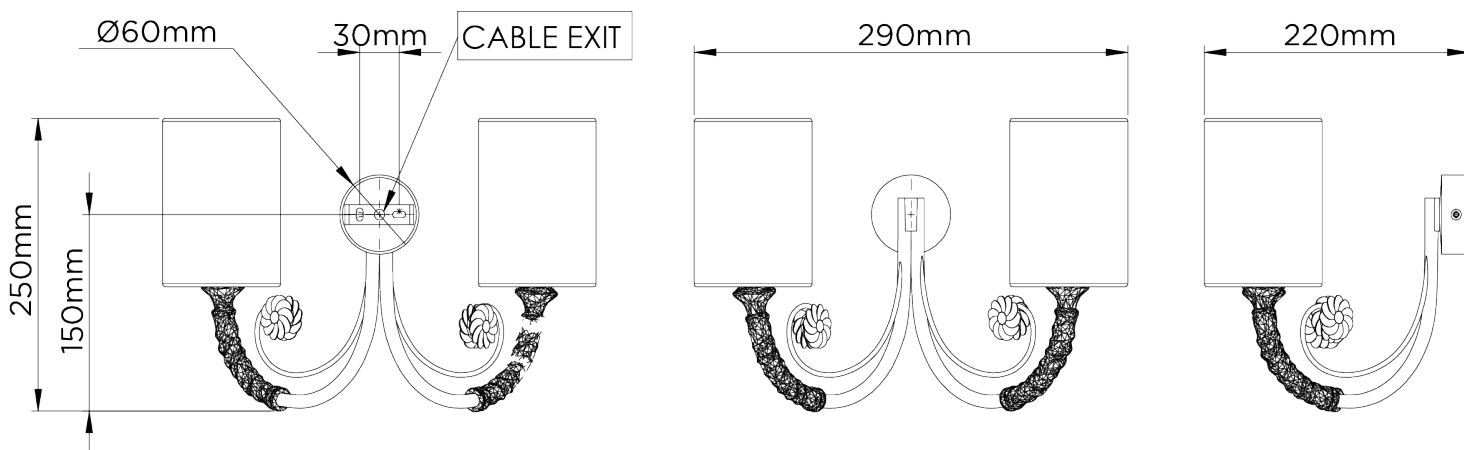

PORTA ROMANA

Holbein Wall Light Large

TWL141L | Blue Verdigris

Blue Verdigris with 3.5" Top Hat in Natural Linen

HEIGHT
185MM | 7 1/4"

HEIGHT WITH SHADE
250MM | 10"

WIDTH
270MM | 10 3/4"

WIDTH WITH SHADE
285MM | 11 1/4"

CONSTRUCTED FROM
Cast composite and metal with decorative
finish

PROJECTION
220MM | 8 3/4"

WEIGHT
0.6KG | 1.25LBS

RECOMMENDED SHADE
3.5 Top Hat

MAX WATTAGE
40W

LAMP
2 X 450LM (5W) LED E14 CANDLE

VOLTAGE
220-240v

FINISHES
Blue Verdigris

Holbein Wall Light Large

TWL141L

Height
185mm | 7 1/4"

Height With Shade
250mm | 10"

Width
270mm | 10 3/4"

Width With Shade
285mm | 11 1/4"

© Porta Romana 2022