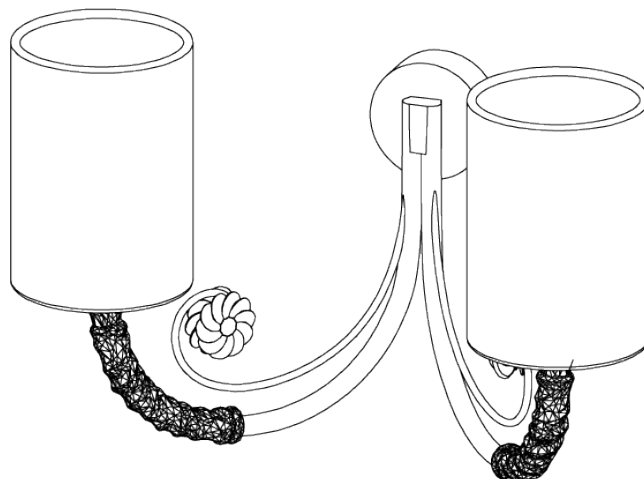

## Holbein Wall Light Large

TWL141L | Blue Verdigris

Blue Verdigris with 3.5" Top Hat in Natural Linen

HEIGHT  
185MM | 7 1/4"

HEIGHT WITH SHADE  
250MM | 10"

WIDTH  
270MM | 10 3/4"

WIDTH WITH SHADE  
285MM | 11 1/4"

MINIMUM DROP  
340MM | 13 1/2"

MAXIMUM DROP  
1315MM | 51 3/4"

CONSTRUCTED FROM  
Cast composite and metal with decorative  
finish

PROJECTION  
220MM | 8 3/4"

WEIGHT  
0.6KG | 1.25LBS

RECOMMENDED SHADE  
3.5 Top Hat

# Holbein Wall Light Large

TWL141L

Height  
185mm | 7 1/4"

Height With Shade  
250mm | 10"

Width  
270mm | 10 3/4"

Width With Shade  
285mm | 11 1/4"

Minimum Drop  
340mm | 13 1/2"

Maximum Drop  
1315mm | 51 3/4"