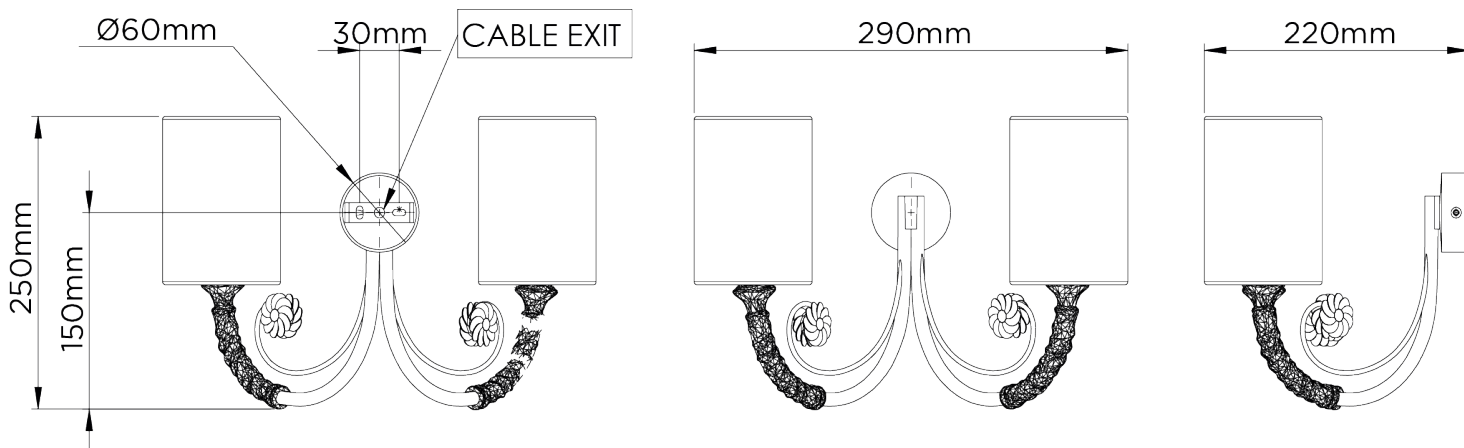

## Holbein Wall Light Large

TWL141L | Blue Verdigris

Blue Verdigris with 3.5" Top Hat in Natural Linen

HEIGHT  
185MM | 7 1/4"

HEIGHT WITH SHADE  
250MM | 10"

WIDTH  
270MM | 10 3/4"

WIDTH WITH SHADE  
285MM | 11 1/4"

MINIMUM DROP  
340MM | 13 1/2"

MAXIMUM DROP  
1315MM | 51 3/4"

CONSTRUCTED FROM  
Cast composite and metal with decorative  
finish

PROJECTION  
220MM | 8 3/4"

WEIGHT  
0.6KG | 1.25LBS

RECOMMENDED SHADE  
3.5 Top Hat

# Holbein Wall Light Large

TWL141L

Height  
185mm | 7 1/4"

Height With Shade  
250mm | 10"

Width  
270mm | 10 3/4"

Width With Shade  
285mm | 11 1/4"

Minimum Drop  
340mm | 13 1/2"

Maximum Drop  
1315mm | 51 3/4"