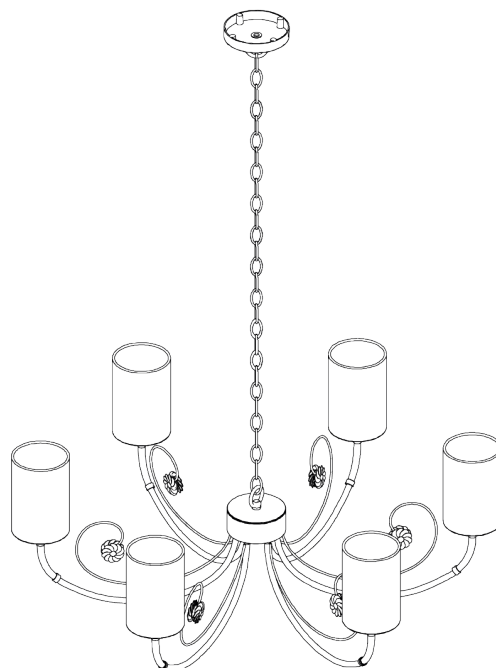

PORTA ROMANA

Holbein Chandelier

MCL90 | Blue Verdigris

Blue Verdigris with 3.5" Top Hat in Natural Linen

HEIGHT
1315MM | 52"

CONSTRUCTED FROM
Forged steel with decorative finish

RECOMMENDED SHADE
3.5 Top Hat

HEIGHT WITH SHADE
340MM | 13 1/2"

WEIGHT
5KG | 11LBS

MAX WATTAGE
40W

WIDTH
860MM | 33 3/4"

LAMP
6 X 450LM (5W) LED E14 CANDLE

VOLTAGE
220-240v

LAMPHOLDER AND FLEX
Bronze Lampholder with Blue
Rossier flex

FINISHES
1. Blue Verdigris

CRATE CHARGES WILL APPLY, THIS PIECE REQUIRES A
DEDICATED CARRIER

Holbein Chandelier

MCL90

Height
1315mm | 52"

Height With Shade
340mm | 13 1/2"

Width
860mm | 33 3/4"

CEILING ROSE DETAIL

© Porta Romana 2022