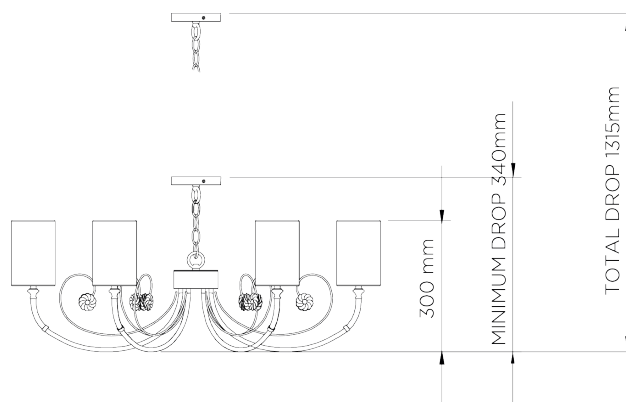

PORTA ROMANA

Holbein Chandelier

MCL90 | Blue Verdigris

Blue Verdigris with 3.5" Top Hat in Natural Linen

HEIGHT
1315MM | 52"

CONSTRUCTED FROM
Forged steel with decorative finish

RECOMMENDED SHADE
3.5 Top Hat

HEIGHT WITH SHADE
340MM | 13 1/2"

WEIGHT
5KG | 11LBS

MAX WATTAGE
40W

WIDTH
860MM | 33 3/4"

LAMP
6 X 450LM (5W) LED E14 CANDLE

VOLTAGE
220-240v

LAMPHOLDER AND FLEX
Bronze Lampholder with Blue
Rossier flex

FINISHES
1. Blue Verdigris

CRATE CHARGES WILL APPLY, THIS PIECE REQUIRES A
DEDICATED CARRIER

Holbein Chandelier

MCL90

Height
1315mm | 52"

Height With Shade
340mm | 13 1/2"

Width
860mm | 33 3/4"

CEILING ROSE DETAIL

© Porta Romana 2022