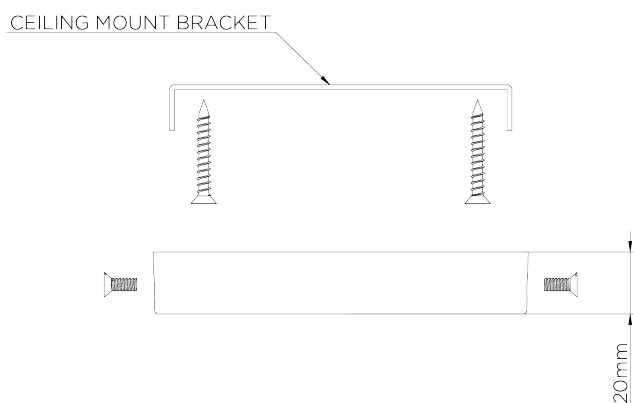

PORTA ROMANA

Holbein Chandelier

MCL90 | Blue Verdigris

Blue Verdigris with 3.5" Top Hat in Natural Linen

HEIGHT
1315MM | 52"

CONSTRUCTED FROM
Forged steel with decorative finish

RECOMMENDED SHADE
3.5 Top Hat

HEIGHT WITH SHADE
340MM | 13 1/2"

WEIGHT
5KG | 11LBS

MAX WATTAGE
40W

WIDTH
860MM | 33 3/4"

LAMP
6 X 450LM (5W) LED E14 CANDLE

VOLTAGE
220-240v

LAMPHOLDER AND FLEX
Bronze Lampholder with Blue
Rossier flex

FINISHES
1. Blue Verdigris

CRATE CHARGES WILL APPLY, THIS PIECE REQUIRES A
DEDICATED CARRIER

Holbein Chandelier

MCL90

Height
1315mm | 52"

Height With Shade
340mm | 13 1/2"

Width
860mm | 33 3/4"

CEILING ROSE DETAIL

© Porta Romana 2022