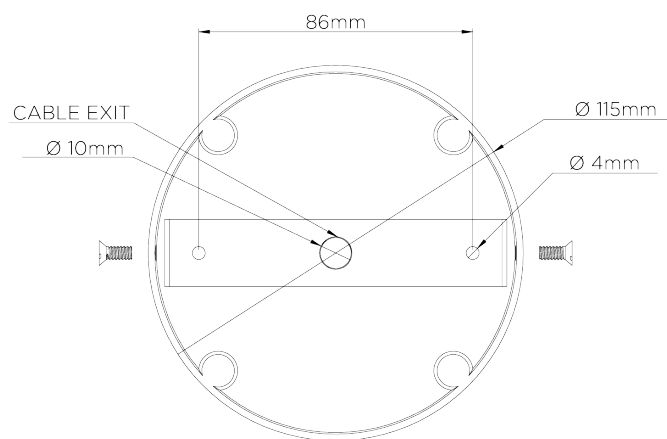

PORTA ROMANA

Holbein Chandelier

MCL90 | Blue Verdigris

Blue Verdigris with 3.5" Top Hat in Natural Linen

HEIGHT
1315MM | 52"

CONSTRUCTED FROM
Forged steel with decorative finish

RECOMMENDED SHADE
3.5 Top Hat

HEIGHT WITH SHADE
340MM | 13 1/2"

WEIGHT
5KG | 11LBS

MAX WATTAGE
40W

WIDTH
860MM | 33 3/4"

LAMP
6 X 450LM (5W) LED E14 CANDLE

VOLTAGE
220-240v

LAMPHOLDER AND FLEX
Bronze Lampholder with Blue
Rossier flex

FINISHES
1. Blue Verdigris

CRATE CHARGES WILL APPLY, THIS PIECE REQUIRES A
DEDICATED CARRIER

Holbein Chandelier

MCL90

Height
1315mm | 52"

Height With Shade
340mm | 13 1/2"

Width
860mm | 33 3/4"

CEILING ROSE DETAIL

© Porta Romana 2022