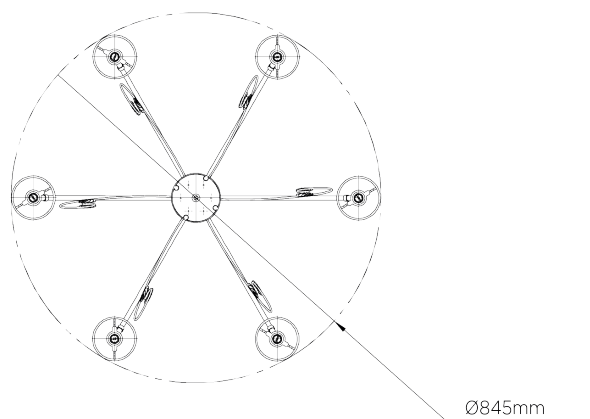

PORTA ROMANA

Holbein Chandelier

MCL90 | Blue Verdigris

Blue Verdigris with 3.5" Top Hat in Natural Linen

HEIGHT
1315MM | 52"

CONSTRUCTED FROM
Forged steel with decorative finish

RECOMMENDED SHADE
3.5 Top Hat

HEIGHT WITH SHADE
340MM | 13 1/2"

WEIGHT
5KG | 11LBS

MAX WATTAGE
40W

WIDTH
860MM | 33 3/4"

LAMP
6 X 450LM (5W) LED E14 CANDLE

VOLTAGE
220-240v

LAMPHOLDER AND FLEX
Bronze Lampholder with Blue
Rossier flex

FINISHES
1. Blue Verdigris

CRATE CHARGES WILL APPLY, THIS PIECE REQUIRES A
DEDICATED CARRIER

Holbein Chandelier

MCL90

Height
1315mm | 52"

Height With Shade
340mm | 13 1/2"

Width
860mm | 33 3/4"

CEILING ROSE DETAIL

© Porta Romana 2022