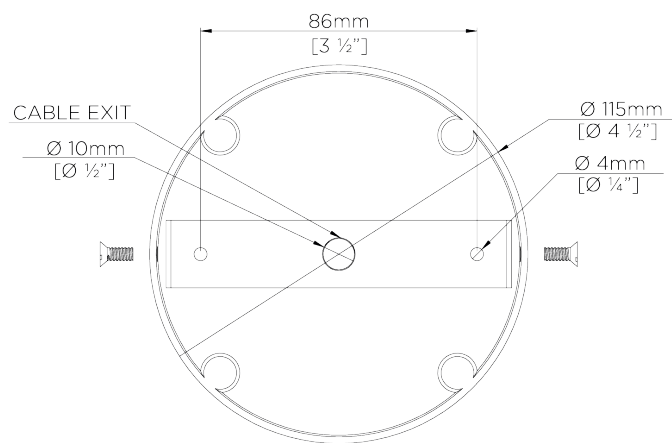

PORTA ROMANA

Holbein Chandelier

MCL90 | Blue Verdigris

Blue Verdigris with 3.5" Top Hat in Natural Linen

HEIGHT
1315MM | 52"

CONSTRUCTED FROM
Forged steel with decorative finish

RECOMMENDED SHADE
3.5 Top Hat

HEIGHT WITH SHADE
340MM | 13 1/2"

WEIGHT
5KG | 11LBS

MAX WATTAGE
40W

WIDTH
860MM | 33 3/4"

LAMP
6 X 450LM (5W) LED E12 CANDLE

VOLTAGE
120v

LAMPHOLDER AND FLEX
Bronze Lampholder with Blue
Rossier Flex

FINISHES
1. Blue Verdigris

CRATE CHARGES WILL APPLY, THIS PIECE REQUIRES A
DEDICATED CARRIER

Holbein Chandelier

MCL90

Height
1315mm | 52"

Height With Shade
340mm | 13 1/2"

Width
860mm | 33 3/4"

CEILING ROSE DETAIL

© Porta Romana 2022