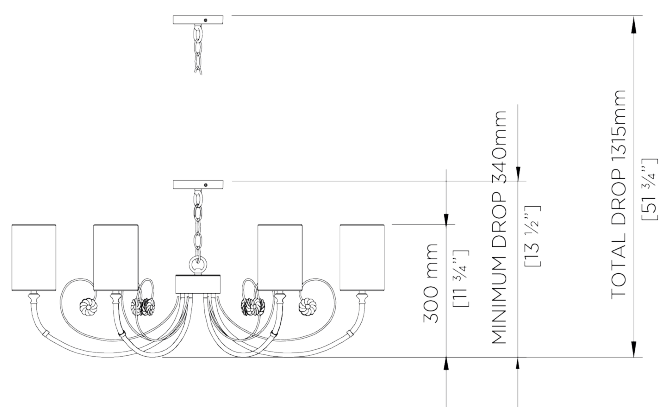

PORTA ROMANA

Holbein Chandelier

MCL90 | Blue Verdigris

Blue Verdigris with 3.5" Top Hat in Natural Linen

HEIGHT
1315MM | 52"

CONSTRUCTED FROM
Forged steel with decorative finish

RECOMMENDED SHADE
3.5 Top Hat

HEIGHT WITH SHADE
340MM | 13 1/2"

WEIGHT
5KG | 11LBS

MAX WATTAGE
40W

WIDTH
860MM | 33 3/4"

LAMP
6 X 450LM (5W) LED E12 CANDLE

VOLTAGE
120v

LAMPHOLDER AND FLEX
Bronze Lampholder with Blue
Rossier Flex

FINISHES
1. Blue Verdigris

CRATE CHARGES WILL APPLY, THIS PIECE REQUIRES A
DEDICATED CARRIER

Holbein Chandelier

MCL90

Height
1315mm | 52"

Height With Shade
340mm | 13 1/2"

Width
860mm | 33 3/4"

CEILING ROSE DETAIL

© Porta Romana 2022