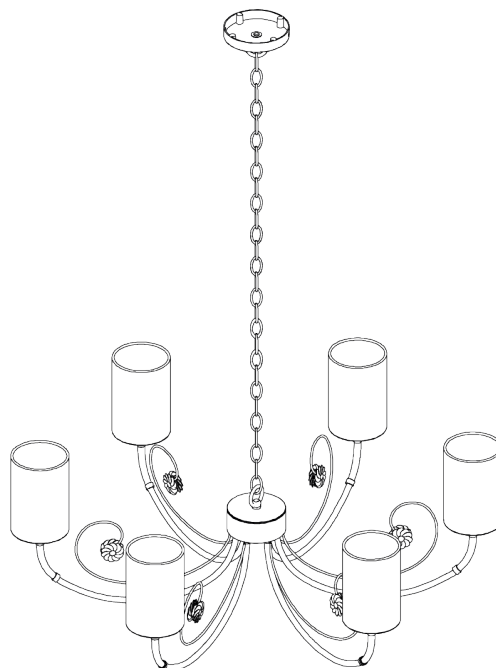

PORTA ROMANA

Holbein Chandelier

MCL90 | Blue Verdigris

Blue Verdigris with 3.5" Top Hat in Natural Linen

HEIGHT
1315MM | 52"

CONSTRUCTED FROM
Forged steel with decorative finish

RECOMMENDED SHADE
3.5 Top Hat

HEIGHT WITH SHADE
340MM | 13 1/2"

WEIGHT
5KG | 11LBS

MAX WATTAGE
40W

WIDTH
860MM | 33 3/4"

LAMP
6 X 450LM (5W) LED E12 CANDLE

VOLTAGE
120v

LAMPHOLDER AND FLEX
Bronze Lampholder with Blue
Rossier Flex

FINISHES
1. Blue Verdigris

CRATE CHARGES WILL APPLY, THIS PIECE REQUIRES A
DEDICATED CARRIER

Holbein Chandelier

MCL90

Height
1315mm | 52"

Height With Shade
340mm | 13 1/2"

Width
860mm | 33 3/4"

CEILING ROSE DETAIL

© Porta Romana 2022