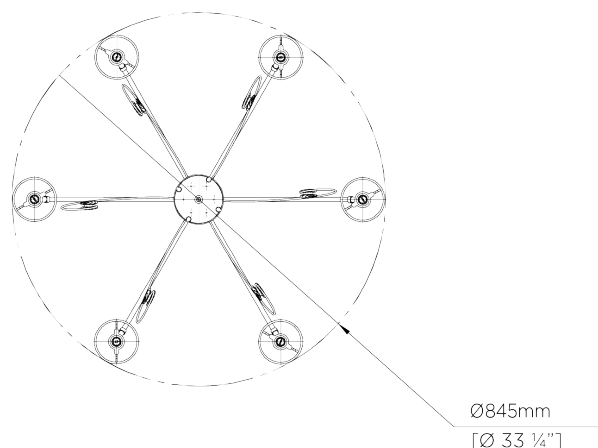

PORTA ROMANA

Holbein Chandelier

MCL90 | Blue Verdigris

Blue Verdigris with 3.5" Top Hat in Natural Linen

HEIGHT
1315MM | 52"

CONSTRUCTED FROM
Forged steel with decorative finish

RECOMMENDED SHADE
3.5 Top Hat

HEIGHT WITH SHADE
340MM | 13 1/2"

WEIGHT
5KG | 11LBS

MAX WATTAGE
40W

WIDTH
860MM | 33 3/4"

LAMP
6 X 450LM (5W) LED E12 CANDLE

VOLTAGE
120v

LAMPHOLDER AND FLEX
Bronze Lampholder with Blue
Rossier Flex

FINISHES
1. Blue Verdigris

CRATE CHARGES WILL APPLY, THIS PIECE REQUIRES A
DEDICATED CARRIER

Holbein Chandelier

MCL90

Height
1315mm | 52"

Height With Shade
340mm | 13 1/2"

Width
860mm | 33 3/4"

CEILING ROSE DETAIL

© Porta Romana 2022