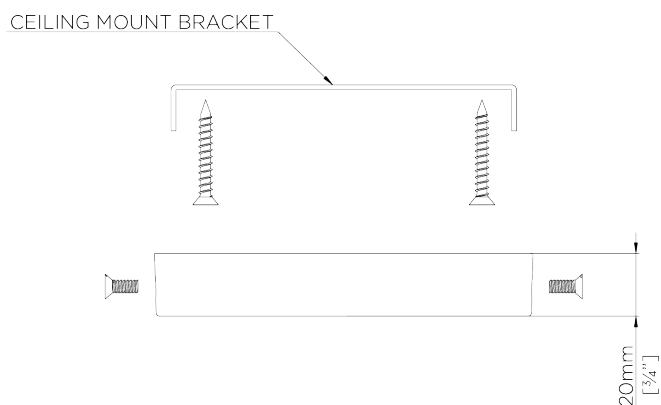

PORTA ROMANA

Holbein Chandelier

MCL90 | Blue Verdigris

Blue Verdigris with 3.5" Top Hat in Natural Linen

HEIGHT
1315MM | 52"

CONSTRUCTED FROM
Forged steel with decorative finish

RECOMMENDED SHADE
3.5 Top Hat

HEIGHT WITH SHADE
340MM | 13 1/2"

WEIGHT
5KG | 11LBS

MAX WATTAGE
40W

WIDTH
860MM | 33 3/4"

LAMP
6 X 450LM (5W) LED E12 CANDLE

VOLTAGE
120v

LAMPHOLDER AND FLEX
Bronze Lampholder with Blue
Rossier Flex

FINISHES
1. Blue Verdigris

CRATE CHARGES WILL APPLY, THIS PIECE REQUIRES A
DEDICATED CARRIER

Holbein Chandelier

MCL90

Height
1315mm | 52"

Height With Shade
340mm | 13 1/2"

Width
860mm | 33 3/4"

CEILING ROSE DETAIL

© Porta Romana 2022