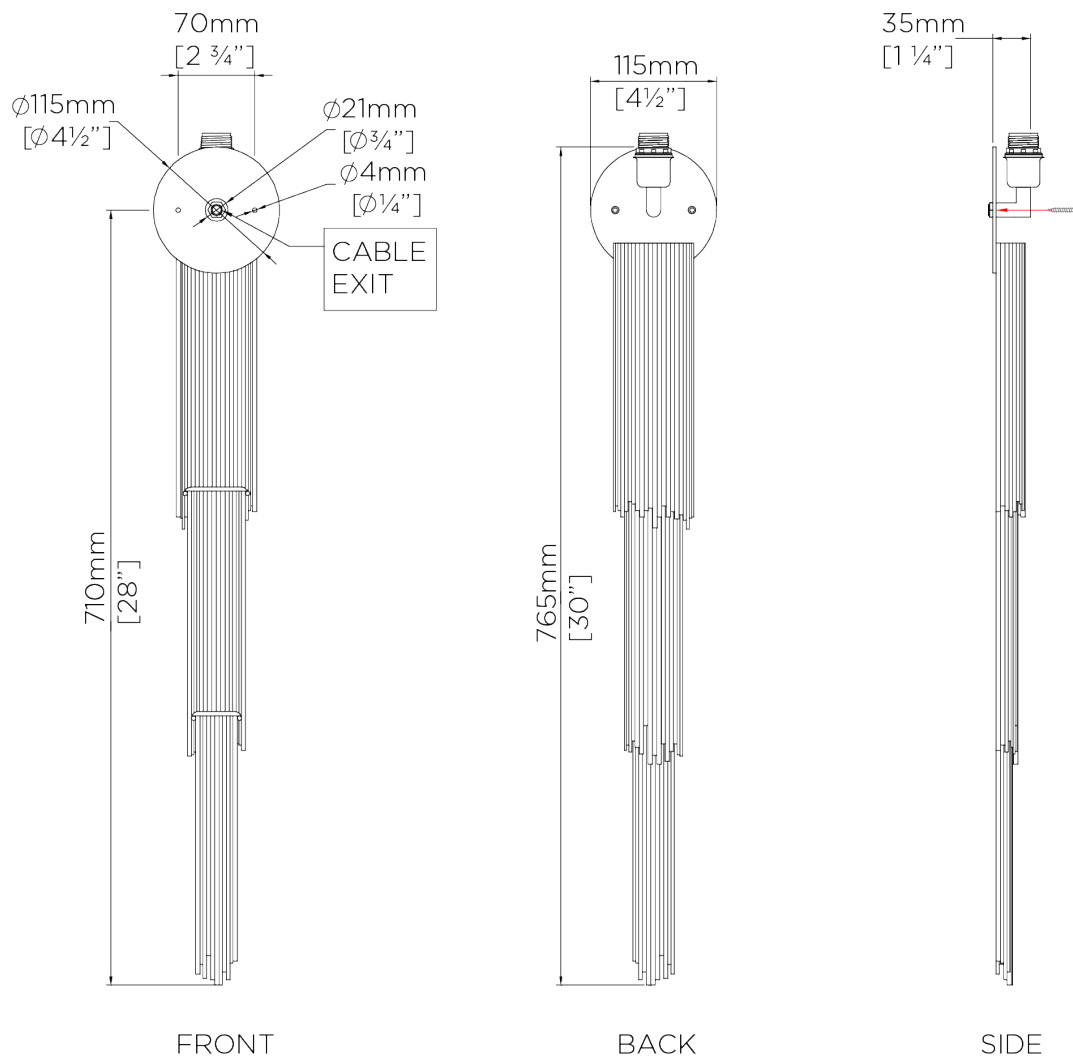

## Halley Wall Light

TWL84 | White Gold

**HEIGHT**  
765mm | 30 1/4"

**CONSTRUCTED FROM**  
Forged steel with decorative finish

**RECOMMENDED SHADE**  
6" Halley Oval

**HEIGHT WITH SHADE**  
950mm | 37 1/2"

**WEIGHT**  
1.3 kg | 2.86 lbs

**LAMP**  
1 x Torpedo Type B10 Candelabra  
Base

**WIDTH**  
115mm | 4 3/4"

**PROJECTION**  
115mm | 4 3/4"

**VOLTAGE**  
120V

**WIDTH WITH SHADE**  
152mm | 6"

**FINISHES**  
1 Burnt Silver  
2 Bronzed  
3 White Gold

# Halley Wall Light

TWL84

HEIGHT  
765mm | 30 1/4"

HEIGHT WITH SHADE  
950mm | 37 1/2"

WIDTH  
115mm | 4 3/4"

WIDTH WITH SHADE  
152mm | 6"

© Porta Romana 2022

Dimensions and weights are provided as a guide. All Porta Romana Products are made by hand and variations can occur in some products. The products you are buying or marketing are exclusive designs belonging to Porta Romana. Please do not submit design sheets featuring our products to other manufacturing companies nor to other parties who might. Any manufacturer found to be reproducing Porta Romana products will be breaching copyright law and will be actively pursued