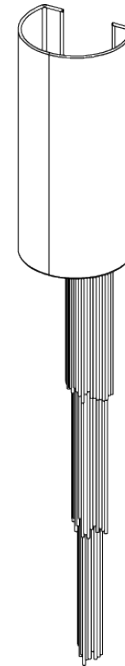

# PORTA ROMANA

## Halley Wall Light

TWL84 | White Gold

**HEIGHT**  
765mm | 30 1/4"

**CONSTRUCTED FROM**  
Forged steel with decorative finish

**RECOMMENDED SHADE**  
6" Halley Oval

**HEIGHT WITH SHADE**  
950mm | 37 1/2"

**WEIGHT**  
1.3 kg | 2.86 lbs

**LAMP**  
1 x Torpedo Type B10 Candelabra  
Base

**WIDTH**  
115mm | 4 3/4"

**PROJECTION**  
115mm | 4 3/4"

**VOLTAGE**  
120V

**WIDTH WITH SHADE**  
152mm | 6"

**FINISHES**  
1 Burnt Silver  
2 Bronzed  
3 White Gold

# Halley Wall Light

TWL84

HEIGHT  
765mm | 30 1/4"

HEIGHT WITH SHADE  
950mm | 37 1/2"

WIDTH  
115mm | 4 3/4"

WIDTH WITH SHADE  
152mm | 6"

© Porta Romana 2022

Dimensions and weights are provided as a guide. All Porta Romana Products are made by hand and variations can occur in some products. The products you are buying or marketing are exclusive designs belonging to Porta Romana. Please do not submit design sheets featuring our products to other manufacturing companies nor to other parties who might. Any manufacturer found to be reproducing Porta Romana products will be breaching copyright law and will be actively pursued